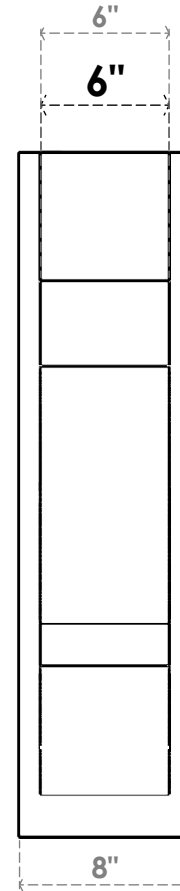

ITEM NUMBER: OUTUROC060X080X28000X32000X060X020X060BOA44RCPR

6"W TOP X 8"W BACK X 28"D X 32"H X 6"T TOP X 2"T BACK TIMBERTHANE ROUGH CEDAR BALBOA FAUX WOOD OPEN OUTLOOKER, BLOCK TOP AND BACK, 6"W CLOSED BRACE, PRIMED TAN

EKENA MILLWORK
2300 WEST MAIN ST.
CLARKSVILLE, TX 75426
TOLL FREE: 866-607-0453
WWW.EKENAMILLWORK.COM

NOTES

1. INSTALLATION TO BE COMPLETED IN ACCORDANCE WITH MANUFACTURER'S SPECIFICATIONS.
2. DRAWING MAY NOT BE TO SCALE
3. THIS DRAWING IS INTENDED FOR DESIGN AND PLANNING PURPOSES ONLY.
4. ALL INFORMATION CONTAINED HEREIN WAS CURRENT AT THE TIME OF DEVELOPMENT BUT MUST BE REVIEWED AND APPROVED BY THE PRODUCT MANUFACTURER TO BE CONSIDERED ACCURATE.
5. TIMBERTHANE ARCHITECTURAL PRODUCTS ARE MADE FROM HIGH DENSITY URETHANE AND COME FACTORY PRIMED