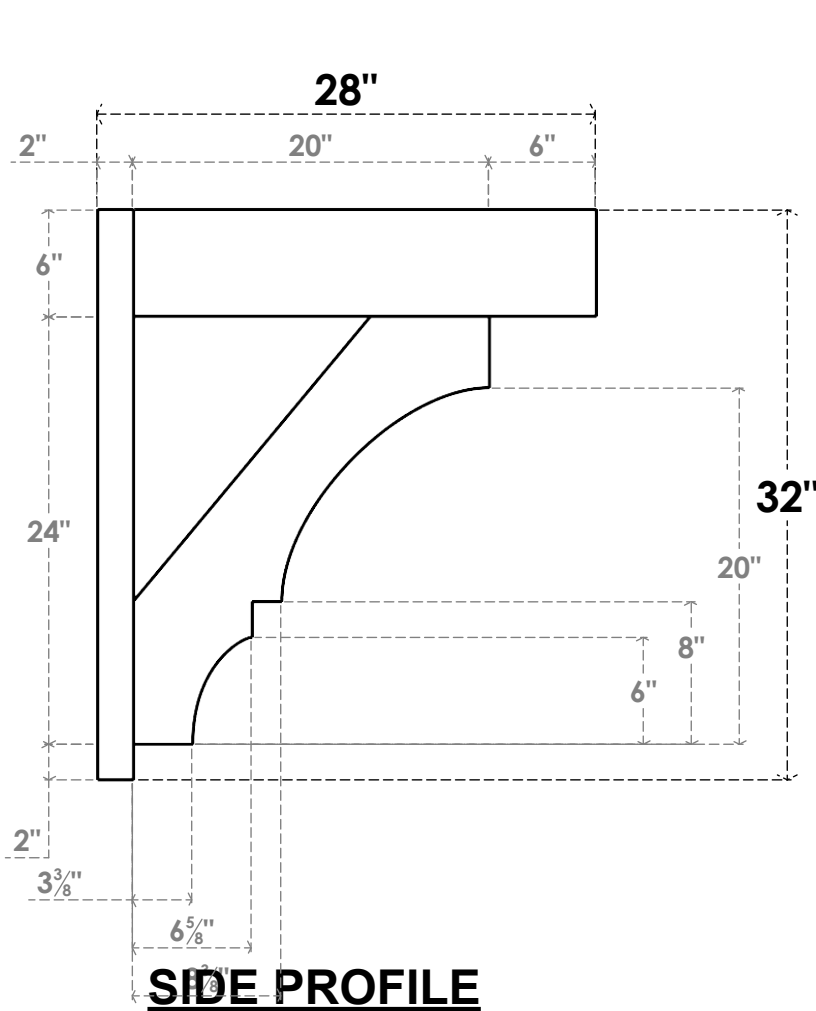

ITEM NUMBER: OUTUROC060X080X28000X32000X060X020X060BOA44RCPR

6"W TOP X 8"W BACK X 28"D X 32"H X 6"T TOP X 2"T BACK TIMBERTHANE ROUGH CEDAR BALBOA FAUX WOOD OPEN OUTLOOKER, BLOCK TOP AND BACK, 6"W CLOSED BRACE, PRIMED TAN