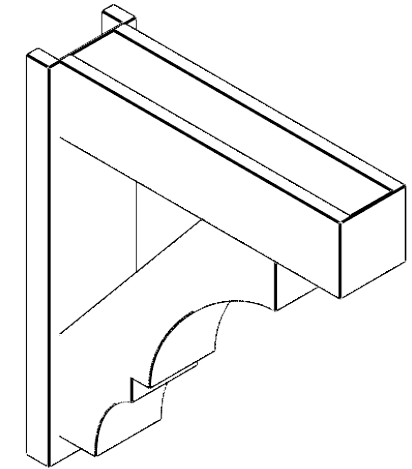

ITEM NUMBER: OUTUROC060X080X28000X32000X060X020X060BOA44RCPR

6"W TOP X 8"W BACK X 28"D X 32"H X 6"T TOP X 2"T BACK TIMBERTHANE ROUGH CEDAR BALBOA FAUX WOOD OPEN OUTLOOKER, BLOCK TOP AND BACK, 6"W CLOSED BRACE, PRIMED TAN

EKENA MILLWORK
2300 WEST MAIN ST.
CLARKSVILLE, TX 75426
TOLL FREE: 866-607-0453
WWW.EKENAMILLWORK.COM

NOTES

1. INSTALLATION TO BE COMPLETED IN ACCORDANCE WITH MANUFACTURER'S SPECIFICATIONS.
2. DRAWING MAY NOT BE TO SCALE
3. THIS DRAWING IS INTENDED FOR DESIGN AND PLANNING PURPOSES ONLY.
4. ALL INFORMATION CONTAINED HEREIN WAS CURRENT AT THE TIME OF DEVELOPMENT BUT MUST BE REVIEWED AND APPROVED BY THE PRODUCT MANUFACTURER TO BE CONSIDERED ACCURATE.
5. TIMBERTHANE ARCHITECTURAL PRODUCTS ARE MADE FROM HIGH DENSITY URETHANE AND COME FACTORY PRIMED