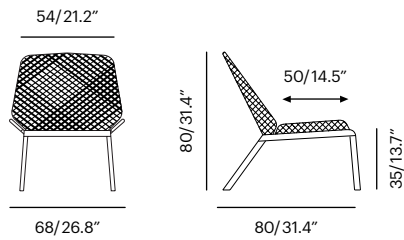

Frame Options
Available in 19 PC Colors

4L Sungita

4L Sungita Arms

4L Sungita Lounger -new 4L F Sungita Lounger 3 Tone Polyfiber	4L S Lounger	4ll-s 10 lbs/0.51 m ³	Peel Fibers Frame Color	845,00
	4L F S Lounger	4ll-sf 10 lbs/0.51 m ³	Peel Fibers	845,00

Frame Options
Available in 19 PC Colors

4L Sungita Lounger

4L F Sungita Lounger

2019-20 Price List
MSRP

Collection	Description	SKU	Materials	Unit Price		
Seat Pads For All 4L series Sunset and Backrest Stool <i>Seat pads with double stitch seam</i> <i>Pads contain recycled foam</i>	4L Pads	4l-p	Fabric G1	47,00		
	<i>COM: 0.45 sqm</i>		Fabric G2	70,00		
			Fabric G3	87,00		
			Fabric G4	105,00		
			Fabric G5	120,00		
		4L Backrest Pads	4l-bp	Fabric G1	42,00	
		<i>COM: 0.40 sqm</i>		Fabric G2	56,00	
				Fabric G3	70,00	
				Fabric G4	84,00	
				Fabric G5	94,00	
4L Lounger Pads For all 4L Lounger, Chaise and Double models Bespoke Design <i>Custom tailored seat pads with double stitched seam or with quilted contrast stitching</i> <i>Contain recycled foam</i> <i>*4L Chaise uses 4LL cushions</i>	4LL	4ll-p	Fabric G1	72,00		
	Standard		Fabric G2	110,00		
	<i>COM: 0.80 sqm</i>		Fabric G3	135,00		
			Fabric G4	155,00		
			Fabric G5	185,00		
	Quilted	4ll-p-q	Fabric G1	82,00		
			Fabric G2	120,00		
			Fabric G3	145,00		
			Fabric G4	165,00		
			Fabric G5	195,00		
Quilted Criss	4ll-p-qc	Fabric G1	82,00			
		Fabric G2	120,00			
		Fabric G3	145,00			
		Fabric G4	165,00			
		Fabric G5	195,00			
 Standard	4LL	4ll-hp	Fabric G1	43,00		
	Head	 	Fabric G2	64,00		
	<i>COM: 0.45 sqm</i>		Fabric G3	80,00		
			Fabric G4	98,00		
			Fabric G5	115,00		
 Quilted Criss	4LL-d	4LL-dp	Fabric G1	155,00		
	Standard	Standard	Fabric G2	190,00		
	<i>COM: 1.60 sqm</i>	<i>COM: 1.60 sqm</i>	Fabric G3	248,00		
			Fabric G4	308,00		
			Fabric G5	350,00		
 Quilted	4LL-d	4lld-hp	Fabric G1	82,00		
	Head	 	Fabric G2	110,00		
	<i>COM: 0.90 sqm</i>		Fabric G3	140,00		
			Fabric G4	170,00		
			Fabric G5	200,00		