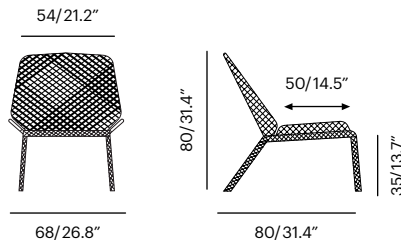

Frame Options
Available in 19 PC Colors

4L Sungita

4L Sungita Arms

4L Sungita Lounger -new 4L F Sungita Lounger 3 Tone Polyfiber	4L S Lounger	4ll-s 10 lbs/0.51 m ³	Peel Fibers Frame Color	845,00
	4L F S Lounger	4ll-sf 10 lbs/0.51 m ³	Peel Fibers	845,00

Frame Options
Available in 19 PC Colors

4L Sungita Lounger

4L F Sungita Lounger

2019-20 Price List
MSRP

Collection	Description	SKU	Materials	Unit Price		
Seat Pads For All 4L series Sunset and Backrest Stool <i>Seat pads with double stitch seam</i> <i>Pads contain recycled foam</i>	4L Pads	4l-p	Fabric G1	47,00		
	<i>COM: 0.45 sqm</i>		Fabric G2	70,00		
			Fabric G3	87,00		
			Fabric G4	105,00		
			Fabric G5	120,00		
		4L Backrest Pads	4l-bp	Fabric G1	42,00	
		<i>COM: 0.40 sqm</i>		Fabric G2	56,00	
				Fabric G3	70,00	
				Fabric G4	84,00	
				Fabric G5	94,00	
4L Lounger Pads For all 4L Lounger, Chaise and Double models Bespoke Design <i>Custom tailored seat pads with double stitched seam or with quilted contrast stitching</i> <i>Contain recycled foam</i> <i>*4L Chaise uses 4LL cushions</i>	4LL	4ll-p	Fabric G1	72,00		
	Standard		Fabric G2	110,00		
	<i>COM: 0.80 sqm</i>		Fabric G3	135,00		
			Fabric G4	155,00		
			Fabric G5	185,00		
	Quilted	4ll-p-q	Fabric G1	82,00		
			Fabric G2	120,00		
			Fabric G3	145,00		
			Fabric G4	165,00		
			Fabric G5	195,00		
Quilted Criss	4ll-p-qc	Fabric G1	82,00			
		Fabric G2	120,00			
		Fabric G3	145,00			
		Fabric G4	165,00			
		Fabric G5	195,00			
 Standard	4LL	4ll-hp	Fabric G1	43,00		
	Head	 	Fabric G2	64,00		
	<i>COM: 0.45 sqm</i>		Fabric G3	80,00		
			Fabric G4	98,00		
			Fabric G5	115,00		
 Quilted Criss	4LL-d	4LL-dp	Fabric G1	155,00		
	Standard	Standard	Fabric G2	190,00		
	<i>COM: 1.60 sqm</i>	<i>COM: 1.60 sqm</i>	Fabric G3	248,00		
			Fabric G4	308,00		
			Fabric G5	350,00		
 Quilted	4LL-d	4lld-hp	Fabric G1	82,00		
	Head	 	Fabric G2	110,00		
	<i>COM: 0.90 sqm</i>		Fabric G3	140,00		
			Fabric G4	170,00		
			Fabric G5	200,00		