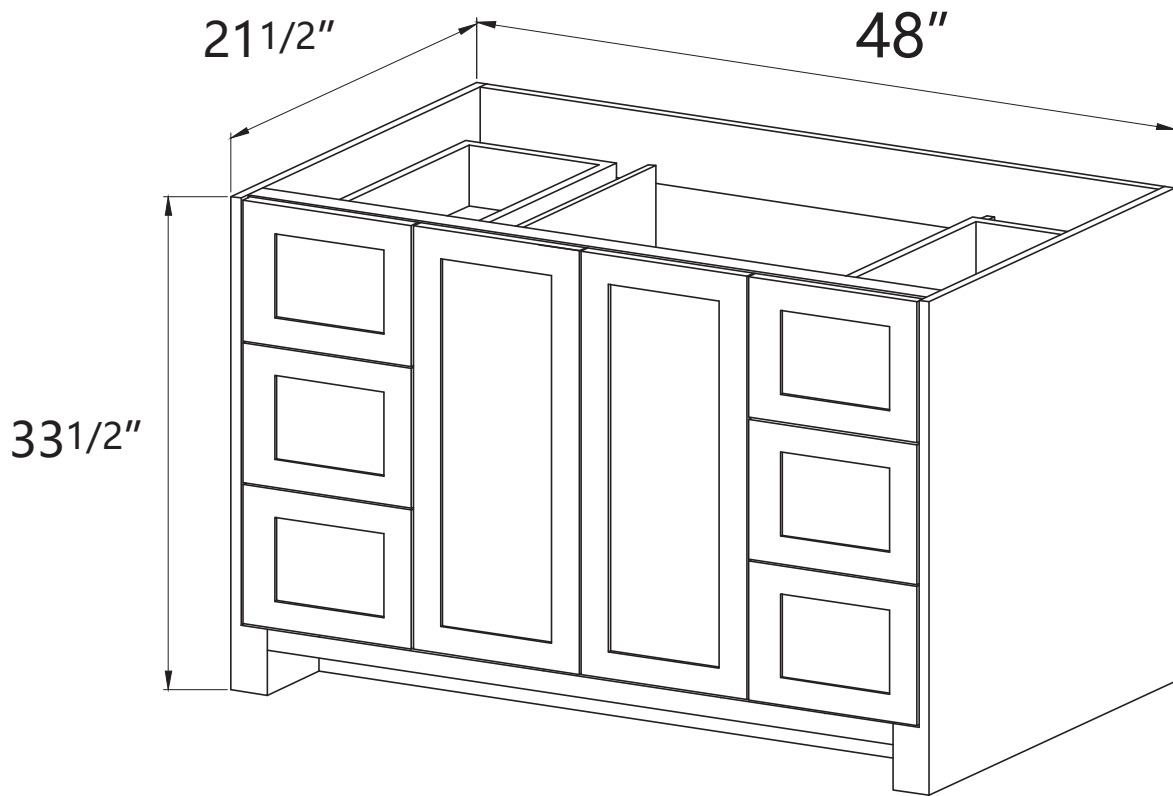

# DIMENSION DETAILS

# Belize 48"

## VANITY SIZE

Front View

Side View