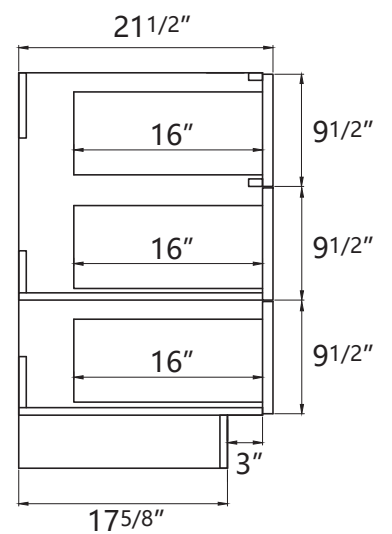

# DIMENSION DETAILS

# Belize 48"

## VANITY SIZE

Front View

Side View