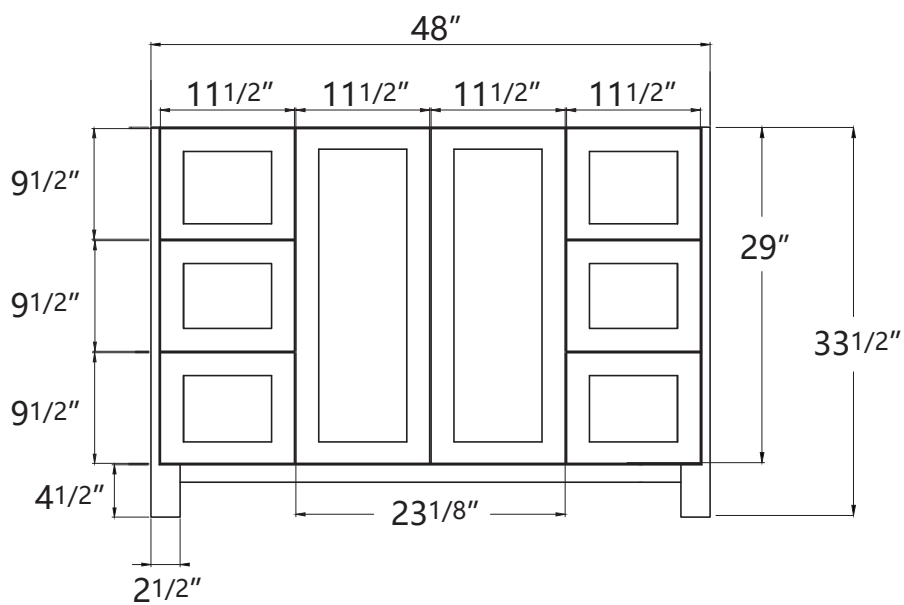

# DIMENSION DETAILS

# Belize 48"

## VANITY SIZE

Front View

Side View