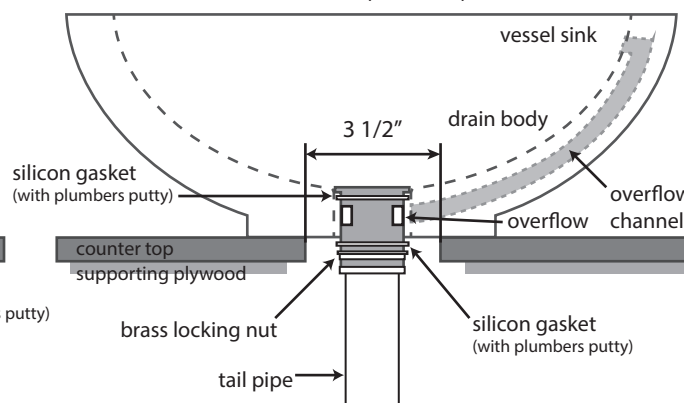

Preparation / Assembly

1 5/8" Pop up Drain

Overall Drain Height: 8 1/2" (with drain open) / 8" (with drain closed)

1 1/2" Pop up Drain

Overall Drain Height: 8" (with drain open) / 7 1/2" (with drain closed)

Vessel Sink / Drain Installation (non-overflow)

Vessel Sink / Drain Installation (overflow)

Important Information

- This installation guide is subject to change without notice, please contact seller to request the most updated version of this installation guide.
- Observe all local plumbing and building codes.
- This is a general installation guideline, actual installation may vary. Consult a professional if necessary.
- Product drawings in this installation guide is for illustration purpose only. Actual product may vary by models.
- Read and understand this installation guide completely.
- It is recommended that the installation of this product be performed by trained and experienced installers.
- Plumers putty is recommended when installing this product.