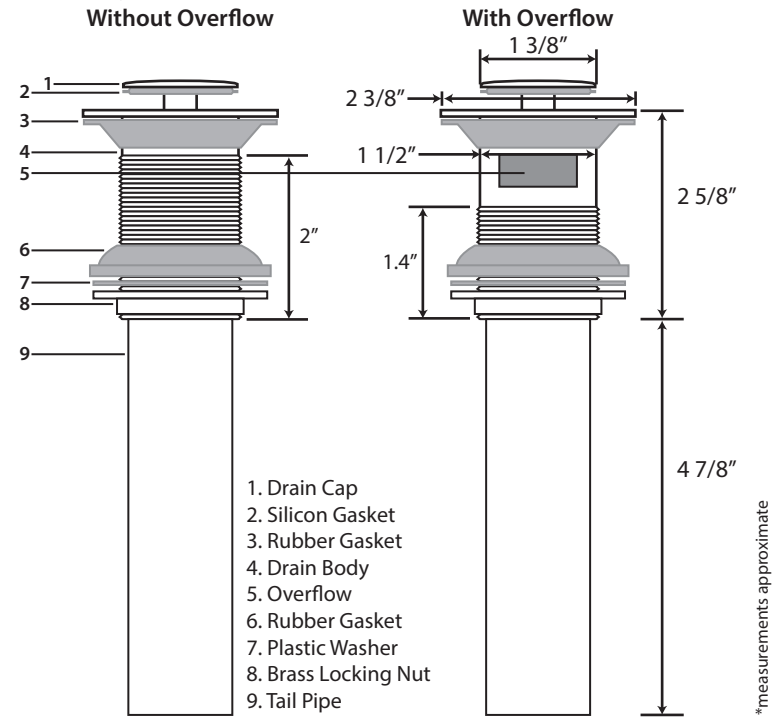

Preparation / Assembly

1 5/8" Pop up Drain

Overall Drain Height: 8 1/2" (with drain open) / 8" (with drain closed)

1 1/2" Pop up Drain

Overall Drain Height: 8" (with drain open) / 7 1/2" (with drain closed)

Vessel Sink / Drain Installation (non-overflow)

Vessel Sink / Drain Installation (overflow)

Important Information

- This installation guide is subject to change without notice, please contact seller to request the most updated version of this installation guide.
- Observe all local plumbing and building codes.
- This is a general installation guideline, actual installation may vary. Consult a professional if necessary.
- Product drawings in this installation guide is for illustration purpose only. Actual product may vary by models.
- Read and understand this installation guide completely.
- It is recommended that the installation of this product be performed by trained and experienced installers.
- Plumers putty is recommended when installing this product.