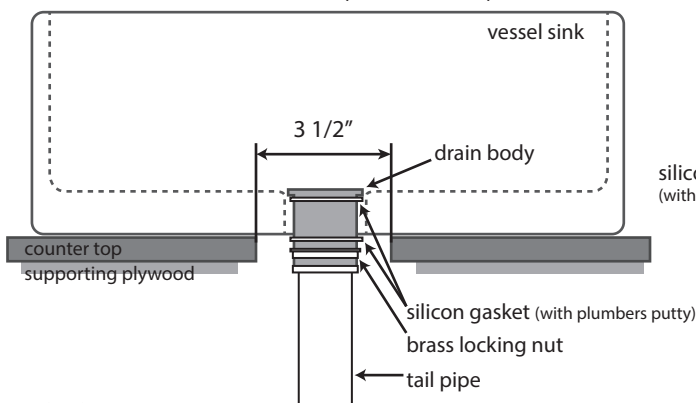

Preparation / Assembly

1 5/8" Pop up Drain

Overall Drain Height: 8 1/2" (with drain open) / 8" (with drain closed)

1 1/2" Pop up Drain

Overall Drain Height: 8" (with drain open) / 7 1/2" (with drain closed)

Vessel Sink / Drain Installation (non-overflow)

Vessel Sink / Drain Installation (overflow)

Important Information

- This installation guide is subject to change without notice, please contact seller to request the most updated version of this installation guide.
- Observe all local plumbing and building codes.
- This is a general installation guideline, actual installation may vary. Consult a professional if necessary.
- Product drawings in this installation guide is for illustration purpose only. Actual product may vary by models.
- Read and understand this installation guide completely.
- It is recommended that the installation of this product be performed by trained and experienced installers.
- Plumers putty is recommended when installing this product.