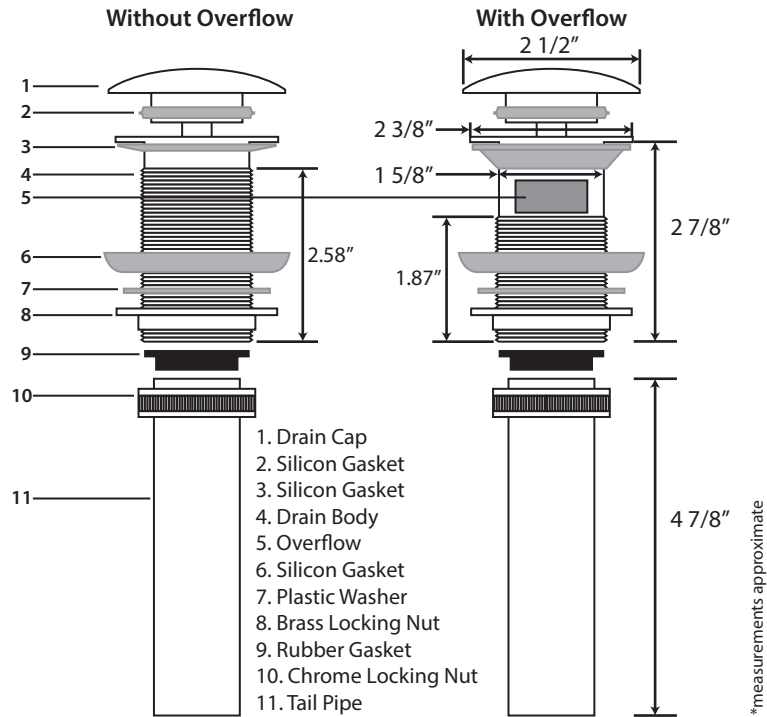

Preparation / Assembly

1 5/8" Pop up Drain

Overall Drain Height: 8 1/2" (with drain open) / 8" (with drain closed)

1 1/2" Pop up Drain

Overall Drain Height: 8" (with drain open) / 7 1/2" (with drain closed)

Vessel Sink / Drain Installation (non-overflow)

Vessel Sink / Drain Installation (overflow)

Important Information

- This installation guide is subject to change without notice, please contact seller to request the most updated version of this installation guide.
- Observe all local plumbing and building codes.
- This is a general installation guideline, actual installation may vary. Consult a professional if necessary.
- Product drawings in this installation guide is for illustration purpose only. Actual product may vary by models.
- Read and understand this installation guide completely.
- It is recommended that the installation of this product be performed by trained and experienced installers.
- Plumers putty is recommended when installing this product.