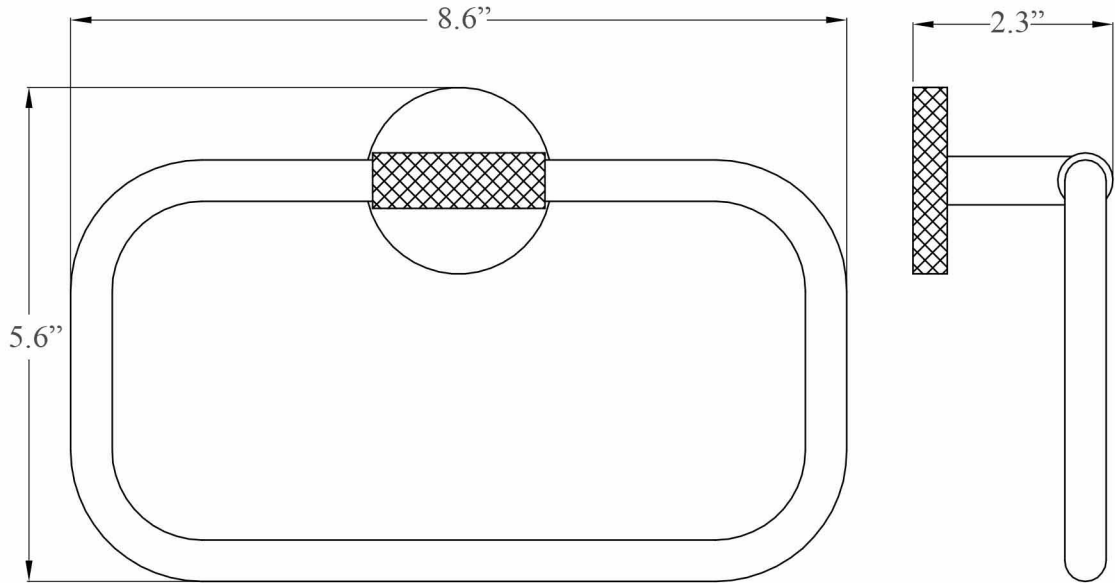

Klass WSBC 256809

* WS Bath Collections reserves the right to revise dimensions or information on this sheet without notice

Collections | Klass	Model | Klass WSBC 256809	Dimensions Metric <i>1 inch = 2.54 cm</i> <i>1 inch = 25.4 mm</i>	 1051 Lea Drive - Collegeville, PA 19426 Tel. 215 513 9400 - Fax 610 831 0215 www.ws bathcollections.com - info@ws bathcollections.com