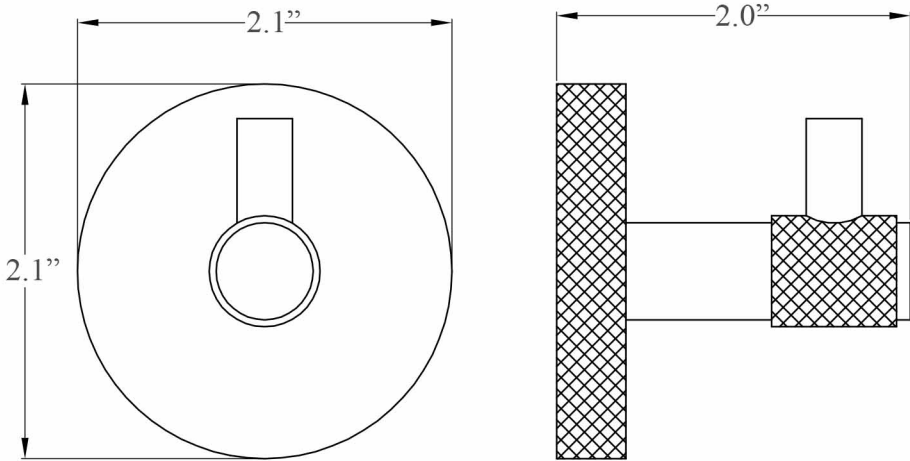

Collection Klass	Model Klass WSBC 256890C	Dimensions Metric <i>1 inch = 2.54 cm</i> <i>1 inch = 25.4 mm</i>	 1051 Lea Drive - Collegeville, PA 19426 Tel. 215 513 9400 - Fax 610 831 0215 www.ws bathcollections.com - info@ws bathcollections.com
------------------------------	--------------------------------------	---	---

* WS Bath Collections reserves the right to revise dimensions or information on this sheet without notice

<p>Collections Klass</p>	<p>Model Klass WSBC 256808</p>	<p>Dimensions Metric <i>1 inch = 2.54 cm</i> <i>1 inch = 25.4 mm</i></p>	<p> 1051 Lea Drive - Collegeville, PA 19426 Tel. 215 513 9400 - Fax 610 831 0215 www.ws bathcollections.com - info@ws bathcollections.com</p>
---------------------------------------	---	--	---

Klass WSBC 256809

* WS Bath Collections reserves the right to revise dimensions or information on this sheet without notice

<p>Collections Klass</p>	<p>Model Klass WSBC 256809</p>	<p>Dimensions Metric <i>1 inch = 2.54 cm</i> <i>1 inch = 25.4 mm</i></p>	<p> 1051 Lea Drive - Collegeville, PA 19426 Tel. 215 513 9400 - Fax 610 831 0215 www.ws bathcollections.com - info@ws bathcollections.com</p>
---------------------------------------	---	--	---

* WS Bath Collections reserves the right to revise dimensions or information on this sheet without notice

<p>Collections Klass</p>	<p>Model Klass WSBC 256804</p>	<p>Dimensions Metric <i>1 inch = 2.54 cm</i> <i>1 inch = 25.4 mm</i></p>	<p> 1051 Lea Drive - Collegeville, PA 19426 Tel. 215 513 9400 - Fax 610 831 0215 www.ws bathcollections.com - info@ws bathcollections.com</p>
---------------------------------------	---	--	---