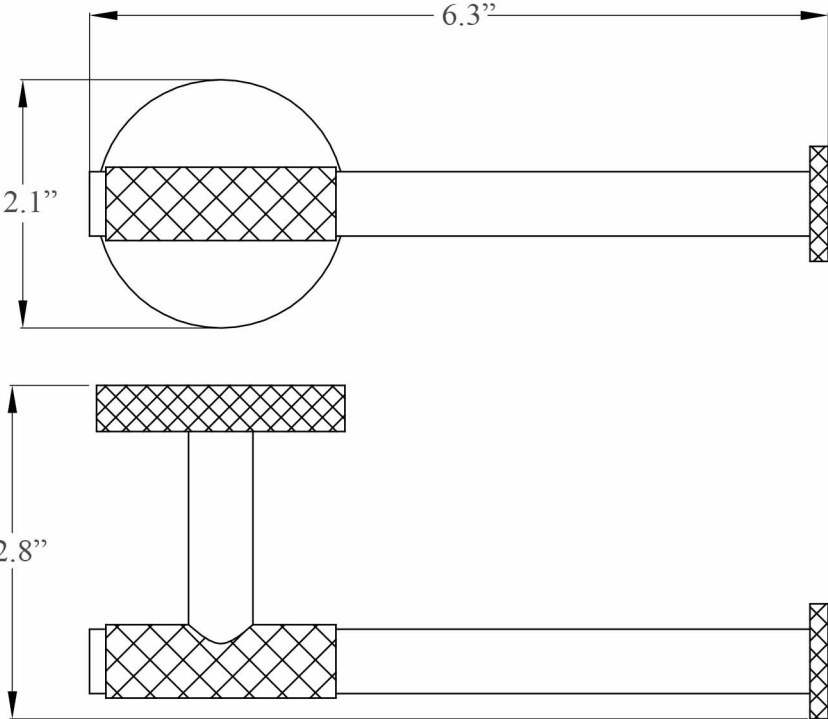

Collection Klass	Model Klass WSBC 256890C	Dimensions Metric <i>1 inch = 2.54 cm</i> <i>1 inch = 25.4 mm</i>	 1051 Lea Drive - Collegeville, PA 19426 Tel. 215 513 9400 - Fax 610 831 0215 www.ws bathcollections.com - info@ws bathcollections.com
------------------------------	--------------------------------------	---	---

* WS Bath Collections reserves the right to revise dimensions or information on this sheet without notice

<p>Collections Klass</p>	<p>Model Klass WSBC 256808</p>	<p>Dimensions Metric <i>1 inch = 2.54 cm</i> <i>1 inch = 25.4 mm</i></p>	<p> 1051 Lea Drive - Collegeville, PA 19426 Tel. 215 513 9400 - Fax 610 831 0215 www.ws bathcollections.com - info@ws bathcollections.com</p>
---------------------------------------	---	--	---

Klass WSBC 256809

* WS Bath Collections reserves the right to revise dimensions or information on this sheet without notice

<p>Collections Klass</p>	<p>Model Klass WSBC 256809</p>	<p>Dimensions Metric <i>1 inch = 2.54 cm</i> <i>1 inch = 25.4 mm</i></p>	<p> 1051 Lea Drive - Collegeville, PA 19426 Tel. 215 513 9400 - Fax 610 831 0215 www.ws bathcollections.com - info@ws bathcollections.com</p>
---------------------------------------	---	--	---

* WS Bath Collections reserves the right to revise dimensions or information on this sheet without notice

<p>Collections Klass</p>	<p>Model Klass WSBC 256804</p>	<p>Dimensions Metric <i>1 inch = 2.54 cm</i> <i>1 inch = 25.4 mm</i></p>	<p> 1051 Lea Drive - Collegeville, PA 19426 Tel. 215 513 9400 - Fax 610 831 0215 www.ws bathcollections.com - info@ws bathcollections.com</p>
---------------------------------------	---	--	---