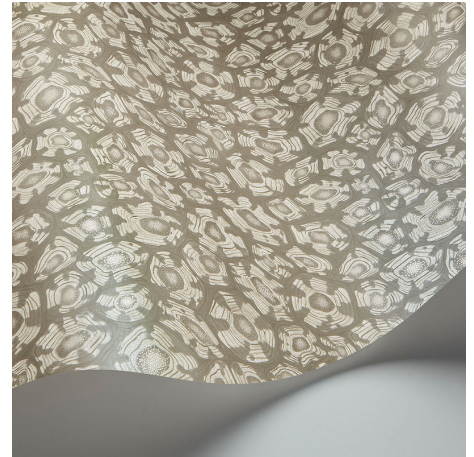

Savanna Shell - Shlmc, Tp&Mtglvr
SKU: 119/4022.CS.0

LEE JOFA

SKU: **119/4022.CS.0**

Type: **Print**

Railroaded: **No**

Composition: **Non Woven - 100%**

Vertical Repeat: **20.5 in (52.07 cm)**

Repeat UOM: **in in (0 cm)**

Brand: **Cole & Son**

Finish: **Pretrimmed**

Note: **Priced And Sold By The 11 Yard Roll**

Width: **20.5 in (52.07 cm)**

Horizontal Repeat: **20.5 in (52.07 cm)**

Wallcovering Area: **56.38 Square Feet**

KRAVET INC. © 2022