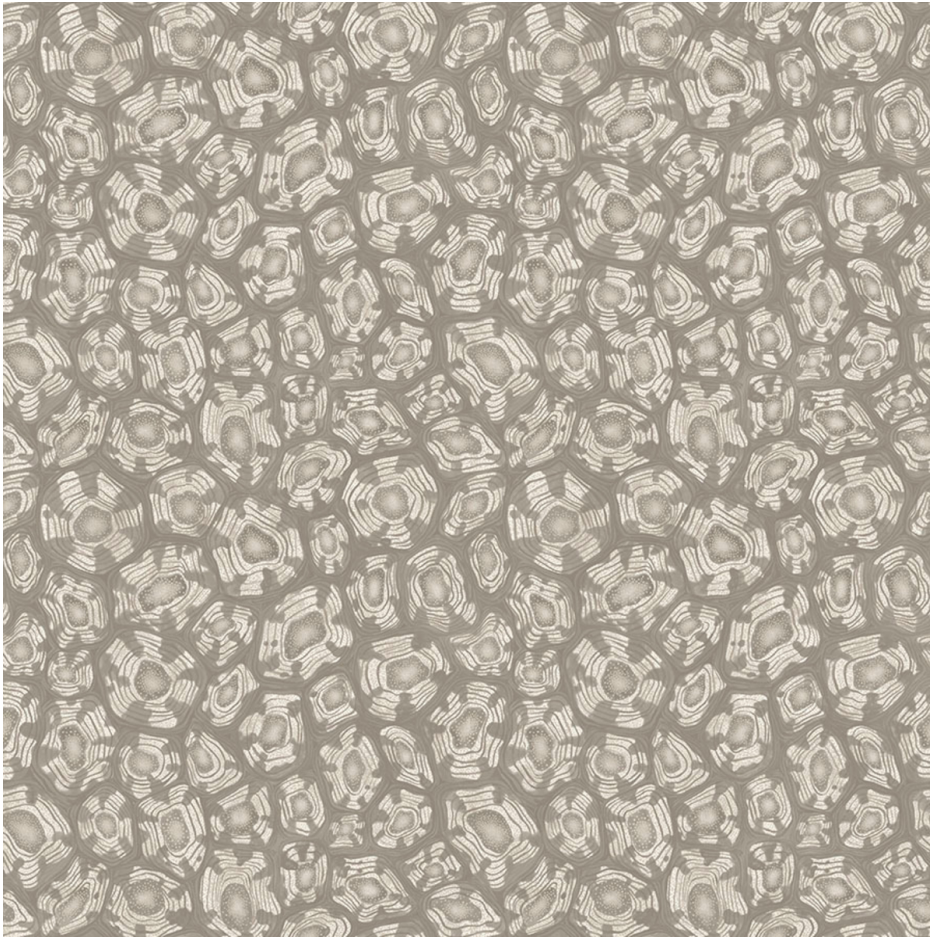

Savanna Shell - Shlmc, Tp&Mtglvr
SKU: 119/4022.CS.0

LEE JOFA

SKU: **119/4022.CS.0**

Type: **Print**

Railroaded: **No**

Composition: **Non Woven - 100%**

Vertical Repeat: **20.5 in (52.07 cm)**

Repeat UOM: **in in (0 cm)**

Brand: **Cole & Son**

Finish: **Pretrimmed**

Note: **Priced And Sold By The 11 Yard Roll**

Width: **20.5 in (52.07 cm)**

Horizontal Repeat: **20.5 in (52.07 cm)**

Wallcovering Area: **56.38 Square Feet**

KRAVET INC. © 2022