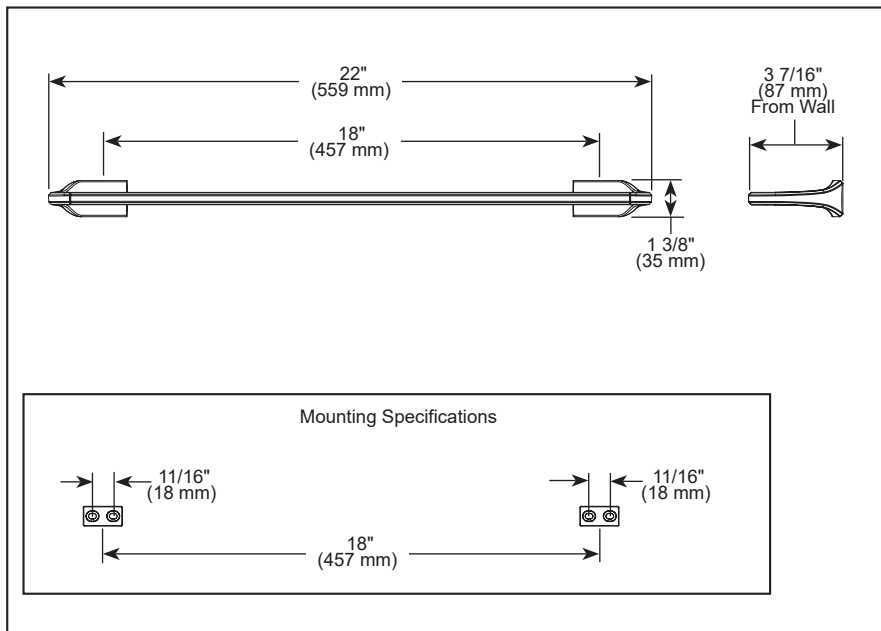

BRIZO®

ACCESSORIES

- Levoir® Collection
- 18" Towel Bar

STANDARD SPECIFICATIONS:

- Wood blocking is preferable behind all wall surfaces. If wood blocking is not available, try finding a wood stud to anchor at least one end of this accessory.
- Mounting hardware and mounting instructions included with product.
- Note: Plastic anchors, screws, toggle bolts, and mounting brackets are included with the mounting hardware.