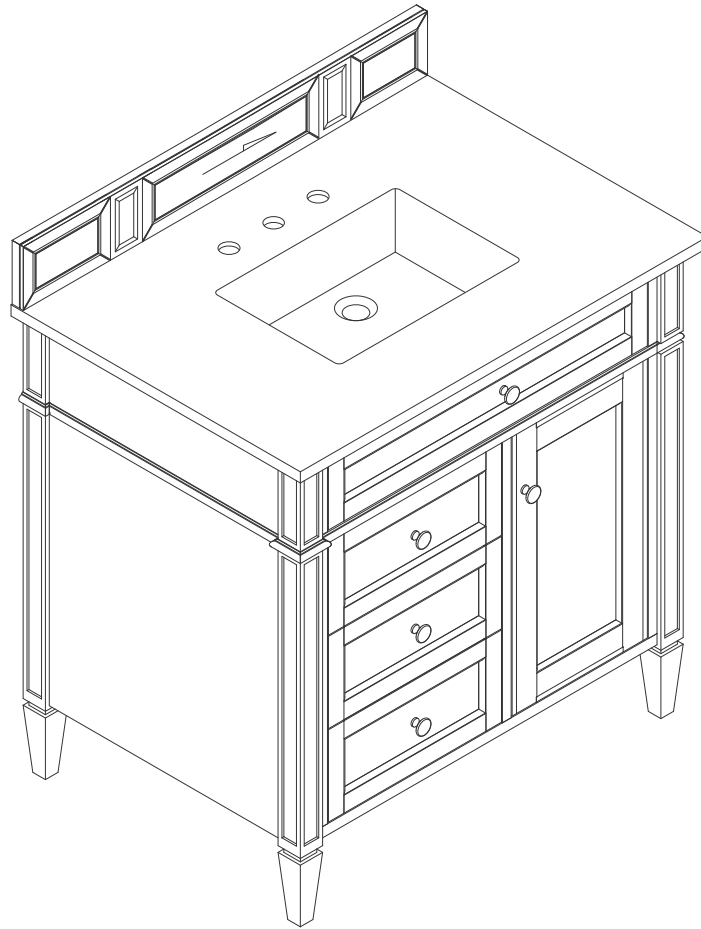

36" VANITY

Features and Materials

Solids: BKO/BNM/B W/SC/SGR/UGR/VBL-Yellow Poplar;
SBR-Para Wood and Yellow Poplar
Veneers: BNM-Birch; SBR-Para Wood
Panels: Plywood
Installation Type: Floor Standing
Number of Basins: One, with Optional 3cm Top
Vanity Top Included: NO, Optional 3cm Tops Available with Sinks
Optional Wooden Backsplash
Basins Included: NO
Overflow: Yes, Front Facing
Number of Doors: One
Number of Drawers: Two
Number of Tip Outs: One
Assembly Type: Installation of Optional 3cm Top with Sink
Drawer Box Material and Construction: 12mm Plywood/English Dovetail Joinery
Hardware Material and Finish: Zinc Alloy in Satin Nickel Color
Fits Drain Hole Size: 1 3/4"
Full Extension, Soft Close Glides
European Soft Close Hinges
Aluminum Laminate Drawer Liners
Adjustable Levelers

Dimension

Width: 35-3/4"
Depth: 22-7/8"
Height: 32-5/8"
Rough-In Height: 21-1/2"

36" VANITY

Top View

Knob

Front View

36" VANITY

Side View

Back View