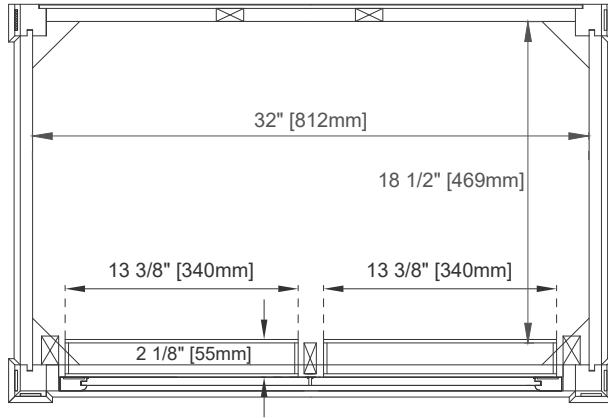

36" VANITY

Features and Materials

Solids: BKO/BNM/B W/SC/SGR/UGR/VBL-Yellow Poplar;
SBR-Para Wood and Yellow Poplar
Veneers: BNM-Birch; SBR-Para Wood
Panels: Plywood
Installation Type: Floor Standing
Number of Basins: One, with Optional 3cm Top
Vanity Top Included: NO, Optional 3cm Tops Available with Sinks
Optional Wooden Backsplash
Basins Included: NO
Overflow: Yes, Front Facing
Number of Doors: One
Number of Drawers: Two
Number of Tip Outs: One
Assembly Type: Installation of Optional 3cm Top with Sink
Drawer Box Material and Construction: 12mm Plywood/English Dovetail Joinery
Hardware Material and Finish: Zinc Alloy in Satin Nickel Color
Fits Drain Hole Size: 1 3/4"
Full Extension, Soft Close Glides
European Soft Close Hinges
Aluminum Laminate Drawer Liners
Adjustable Levelers

Dimension

Width: 35-3/4"
Depth: 22-7/8"
Height: 32-5/8"
Rough-In Height: 21-1/2"

36" VANITY

Top View

Knob

Front View

36" VANITY

Side View

Back View