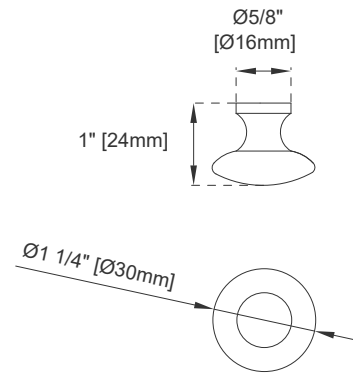

36" VANITY

Features and Materials

Solids: BKO/BNM/B W/SC/SGR/UGR/VBL-Yellow Poplar;
SBR-Para Wood and Yellow Poplar
Veneers: BNM-Birch; SBR-Para Wood
Panels: Plywood
Installation Type: Floor Standing
Number of Basins: One, with Optional 3cm Top
Vanity Top Included: NO, Optional 3cm Tops Available with Sinks
Optional Wooden Backsplash
Basins Included: NO
Overflow: Yes, Front Facing
Number of Doors: One
Number of Drawers: Two
Number of Tip Outs: One
Assembly Type: Installation of Optional 3cm Top with Sink
Drawer Box Material and Construction: 12mm Plywood/English Dovetail Joinery
Hardware Material and Finish: Zinc Alloy in Satin Nickel Color
Fits Drain Hole Size: 1 3/4"
Full Extension, Soft Close Glides
European Soft Close Hinges
Aluminum Laminate Drawer Liners
Adjustable Levelers

Dimension

Width: 35-3/4"
Depth: 22-7/8"
Height: 32-5/8"
Rough-In Height: 21-1/2"

36" VANITY

Top View

Knob

Front View

36" VANITY

Side View

Back View