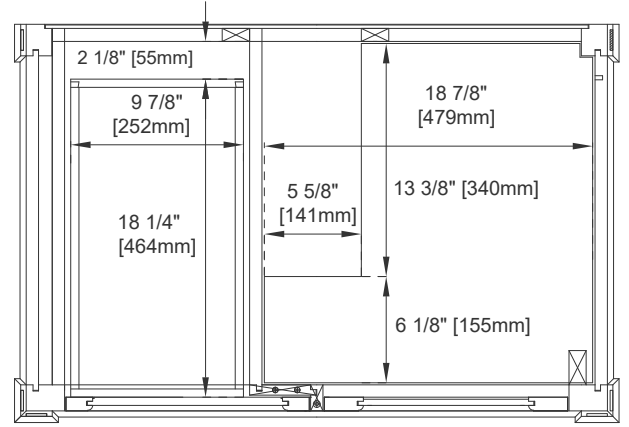

36" VANITY

Features and Materials

Solids: BKO/BNM/B W/SC/SGR/UGR/VBL-Yellow Poplar;
SBR-Para Wood and Yellow Poplar
Veneers: BNM-Birch; SBR-Para Wood
Panels: Plywood
Installation Type: Floor Standing
Number of Basins: One, with Optional 3cm Top
Vanity Top Included: NO, Optional 3cm Tops Available with Sinks
Optional Wooden Backsplash
Basins Included: NO
Overflow: Yes, Front Facing
Number of Doors: One
Number of Drawers: Two
Number of Tip Outs: One
Assembly Type: Installation of Optional 3cm Top with Sink
Drawer Box Material and Construction: 12mm Plywood/English Dovetail Joinery
Hardware Material and Finish: Zinc Alloy in Satin Nickel Color
Fits Drain Hole Size: 1 3/4"
Full Extension, Soft Close Glides
European Soft Close Hinges
Aluminum Laminate Drawer Liners
Adjustable Levelers

Dimension

Width: 35-3/4"
Depth: 22-7/8"
Height: 32-5/8"
Rough-In Height: 21-1/2"

36" VANITY

Top View

Knob

Front View

36" VANITY

Side View

Back View