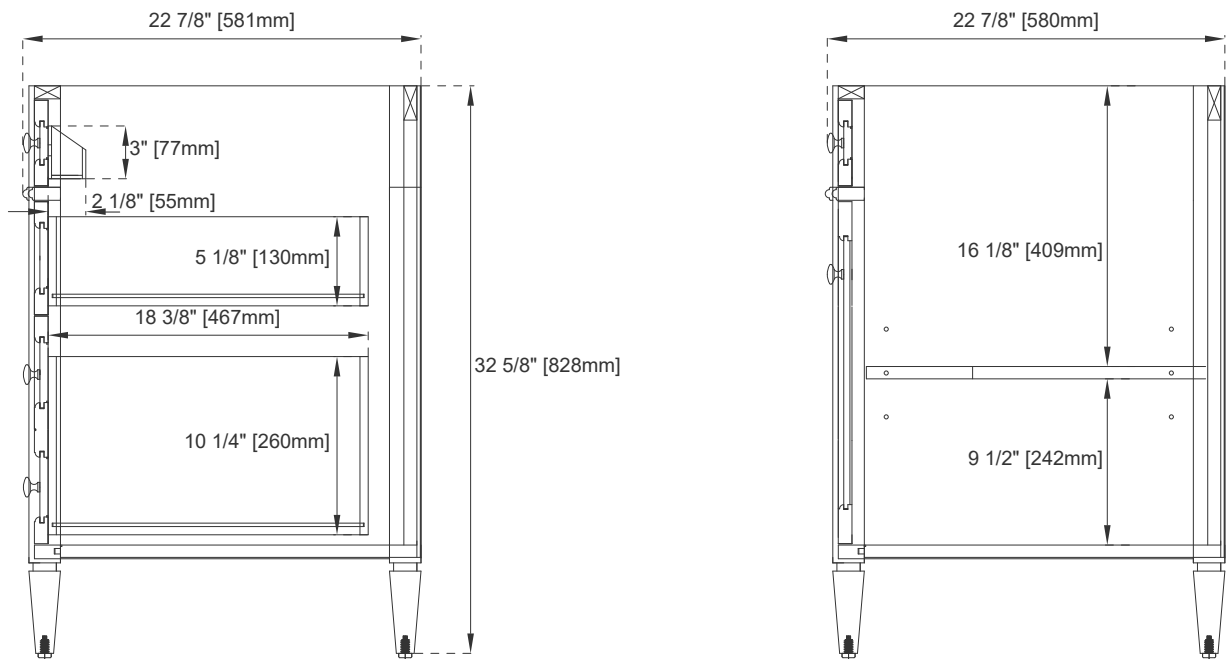

36" VANITY

Features and Materials

Solids: BKO/BNM/B W/SC/SGR/UGR/VBL-Yellow Poplar;
SBR-Para Wood and Yellow Poplar
Veneers: BNM-Birch; SBR-Para Wood
Panels: Plywood
Installation Type: Floor Standing
Number of Basins: One, with Optional 3cm Top
Vanity Top Included: NO, Optional 3cm Tops Available with Sinks
Optional Wooden Backsplash
Basins Included: NO
Overflow: Yes, Front Facing
Number of Doors: One
Number of Drawers: Two
Number of Tip Outs: One
Assembly Type: Installation of Optional 3cm Top with Sink
Drawer Box Material and Construction: 12mm Plywood/English Dovetail Joinery
Hardware Material and Finish: Zinc Alloy in Satin Nickel Color
Fits Drain Hole Size: 1 3/4"
Full Extension, Soft Close Glides
European Soft Close Hinges
Aluminum Laminate Drawer Liners
Adjustable Levelers

Dimension

Width: 35-3/4"
Depth: 22-7/8"
Height: 32-5/8"
Rough-In Height: 21-1/2"

36" VANITY

Top View

Knob

Front View

36" VANITY

Side View

Back View