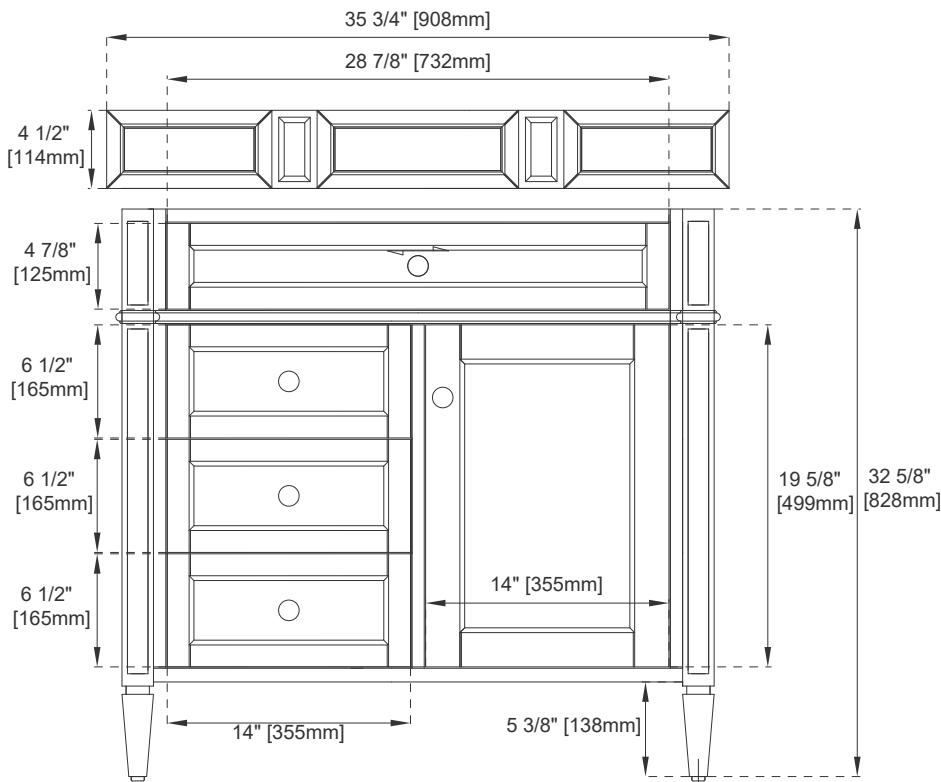

36" VANITY

Features and Materials

Solids: BKO/BNM/B W/SC/SGR/UGR/VBL-Yellow Poplar;
SBR-Para Wood and Yellow Poplar
Veneers: BNM-Birch; SBR-Para Wood
Panels: Plywood
Installation Type: Floor Standing
Number of Basins: One, with Optional 3cm Top
Vanity Top Included: NO, Optional 3cm Tops Available with Sinks
Optional Wooden Backsplash
Basins Included: NO
Overflow: Yes, Front Facing
Number of Doors: One
Number of Drawers: Two
Number of Tip Outs: One
Assembly Type: Installation of Optional 3cm Top with Sink
Drawer Box Material and Construction: 12mm Plywood/English Dovetail Joinery
Hardware Material and Finish: Zinc Alloy in Satin Nickel Color
Fits Drain Hole Size: 1 3/4"
Full Extension, Soft Close Glides
European Soft Close Hinges
Aluminum Laminate Drawer Liners
Adjustable Levelers

Dimension

Width: 35-3/4"
Depth: 22-7/8"
Height: 32-5/8"
Rough-In Height: 21-1/2"

36" VANITY

Top View

Knob

Front View

36" VANITY

Side View

Back View