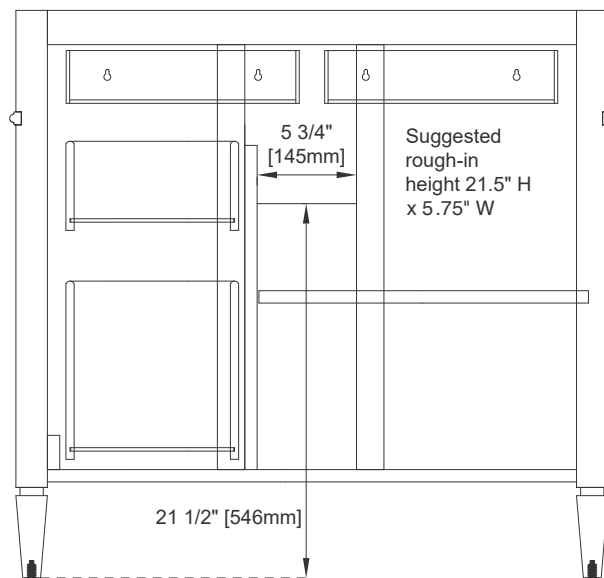

36" VANITY

Features and Materials

Solids: BKO/BNM/B W/SC/SGR/UGR/VBL-Yellow Poplar;
SBR-Para Wood and Yellow Poplar
Veneers: BNM-Birch; SBR-Para Wood
Panels: Plywood
Installation Type: Floor Standing
Number of Basins: One, with Optional 3cm Top
Vanity Top Included: NO, Optional 3cm Tops Available with Sinks
Optional Wooden Backsplash
Basins Included: NO
Overflow: Yes, Front Facing
Number of Doors: One
Number of Drawers: Two
Number of Tip Outs: One
Assembly Type: Installation of Optional 3cm Top with Sink
Drawer Box Material and Construction: 12mm Plywood/English Dovetail Joinery
Hardware Material and Finish: Zinc Alloy in Satin Nickel Color
Fits Drain Hole Size: 1 3/4"
Full Extension, Soft Close Glides
European Soft Close Hinges
Aluminum Laminate Drawer Liners
Adjustable Levelers

Dimension

Width: 35-3/4"
Depth: 22-7/8"
Height: 32-5/8"
Rough-In Height: 21-1/2"

36" VANITY

Top View

Knob

Front View

36" VANITY

Side View

Back View