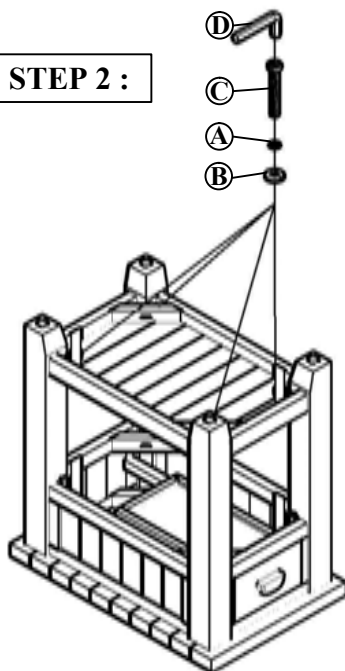

ASSEMBLY INSTRUCTIONS & PARTS IDENTIFICATION

Chairside Table WASHED GREY

Thank you for purchasing this quality product. Be sure to check all packing material carefully for small parts that may have come loose inside the carton during shipment.

Parts Key		
No	Q'ty	Description
1	4 Pcs.	Leg
2	1 Pc.	Drawer Complete
3	1 Pc.	Shelf
4	4 Pcs.	Floor glide
5	1 Set.	Knob w/screw
6	2 Pcs.	Drawer glide
7	1 Set.	Drawer stop

Hardware Kit			
No		Description	Q'ty
A		Lock washer Ø8 x 13mm	12 Pcs.
B		Flat washer Ø8 x 19mm	12 Pcs.
C		Bolt Ø8 x 60mm	12 Pcs.
D		Allen key	1 Pc.

STEP 1 :

STEP 2 :

STEP 3 :