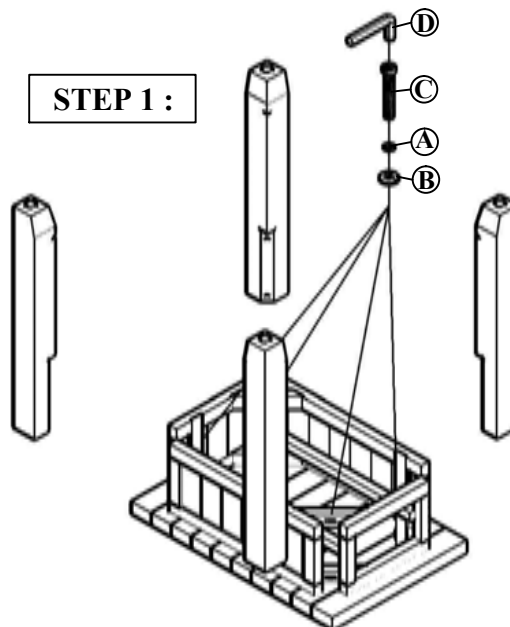

ASSEMBLY INSTRUCTIONS & PARTS IDENTIFICATION

Chairside Table WASHED GREY

Thank you for purchasing this quality product. Be sure to check all packing material carefully for small parts that may have come loose inside the carton during shipment.

Parts Key		
No	Q'ty	Description
1	4 Pcs.	Leg
2	1 Pc.	Drawer Complete
3	1 Pc.	Shelf
4	4 Pcs.	Floor glide
5	1 Set.	Knob w/screw
6	2 Pcs.	Drawer glide
7	1 Set.	Drawer stop

Hardware Kit			
No		Description	Q'ty
A		Lock washer Ø8 x 13mm	12 Pcs.
B		Flat washer Ø8 x 19mm	12 Pcs.
C		Bolt Ø8 x 60mm	12 Pcs.
D		Allen key	1 Pc.

STEP 1 :