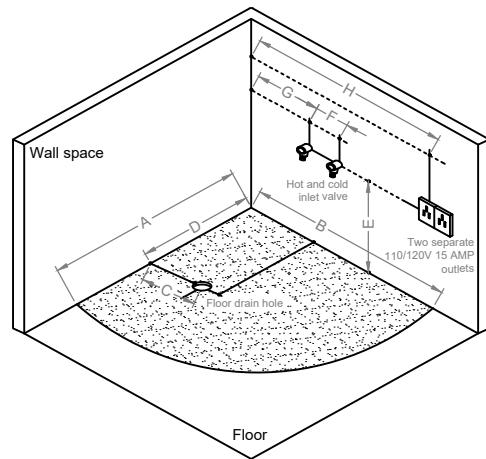

# EMPV-59JT319LED

- A: 59.1" (1 500mm)
- B: 59.1" (1 500mm)
- C: 23.6" (600mm)
- D: 45.3" (1 150mm)
- E: 13.8" (350mm)
- F: 5.9" (150mm)
- G: 23.6" (600mm)
- H: 35.4" (900mm)