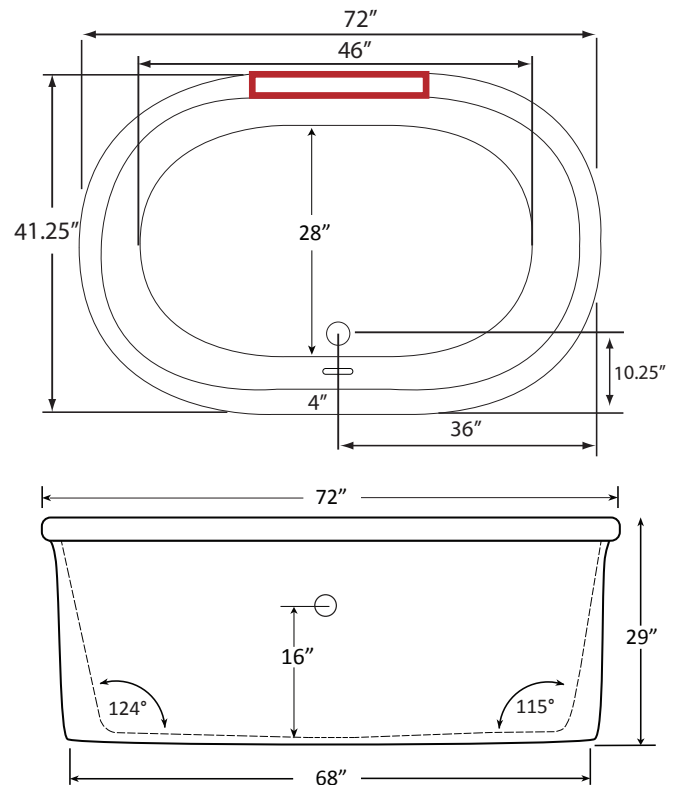

Oval 7242SD | Bathtub Only

Product Number: WFBUDROT07242SDFS 72" x 42" x 28"

STANDARD & OPTIONAL ACCESSORIES

DRAINS OPTIONAL

- Bath Drain: Pop up: White
- In Floor Drain EZ Fast Connect

FAUCET INFORMATION

- Tub Deck Mount Faucet Location
- Floor mount (not included)
- Floor mount verify spout distance

TECHNICAL SPECIFICATIONS

Side drain

Deck Mount Faucet Location

Specifications and features are subject to change without notice and are + .25". All final measurements should be taken from tub on site.

HydroMassage Products LLC • 303-341-1845 • Fax: 303-341-1850 • www.hydromassageproducts.com