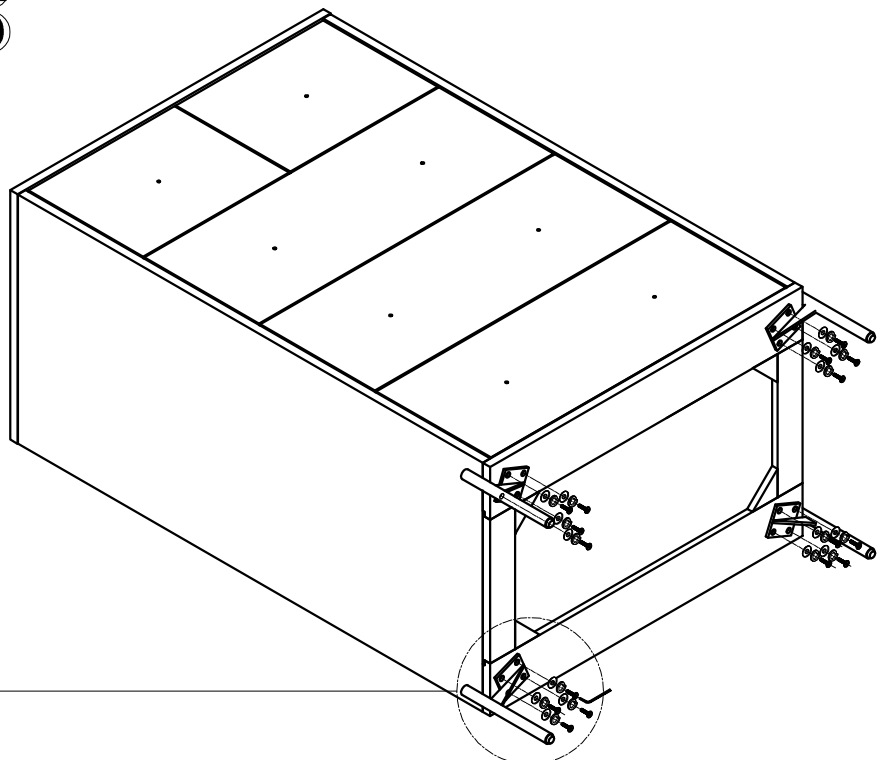

5 DRAWER DRESSER Assembly Instructions

Page 2 of 3

Made in Vietnam

STEP 1

1