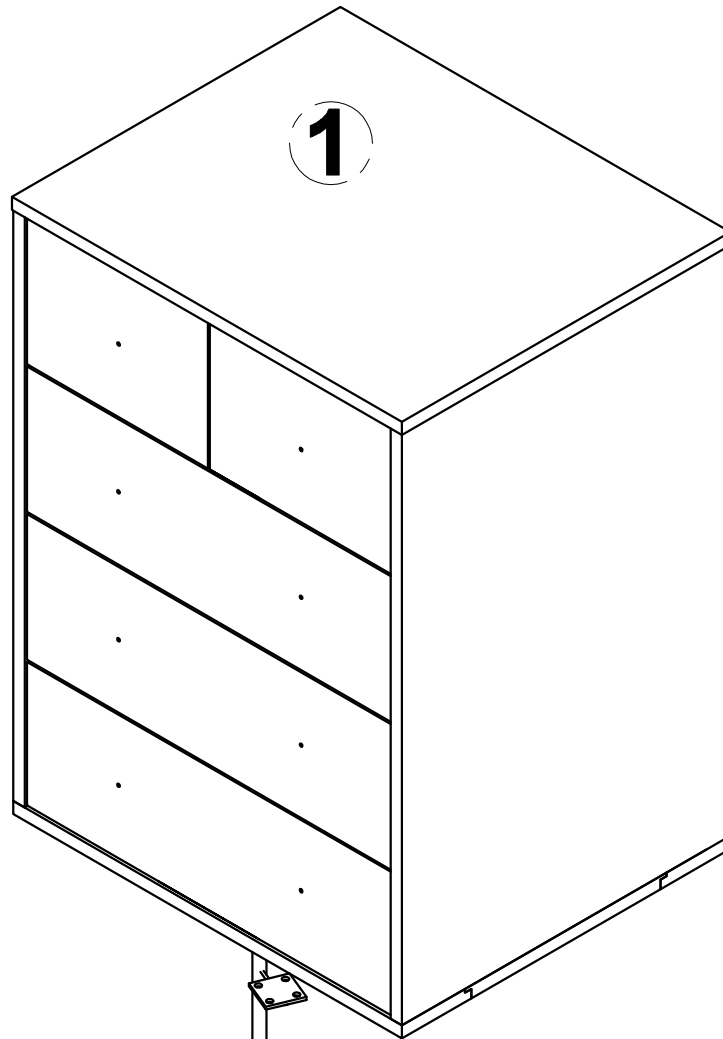

# 5 DRAWER DRESSER Assembly Instructions

Page 1 of 3

Made in Vietnam

## Components and Hardware List

Ø6x20 Bolt	Flat Washer	Spring Washer	Allen Key	Handle	Ø4x25 Bolt
					
<b>A</b> 16 PCS	<b>B</b> 16 PCS	<b>C</b> 16 PCS	<b>D</b> 01 PC	<b>E</b> 08 PCS	<b>F</b> 08 PCS