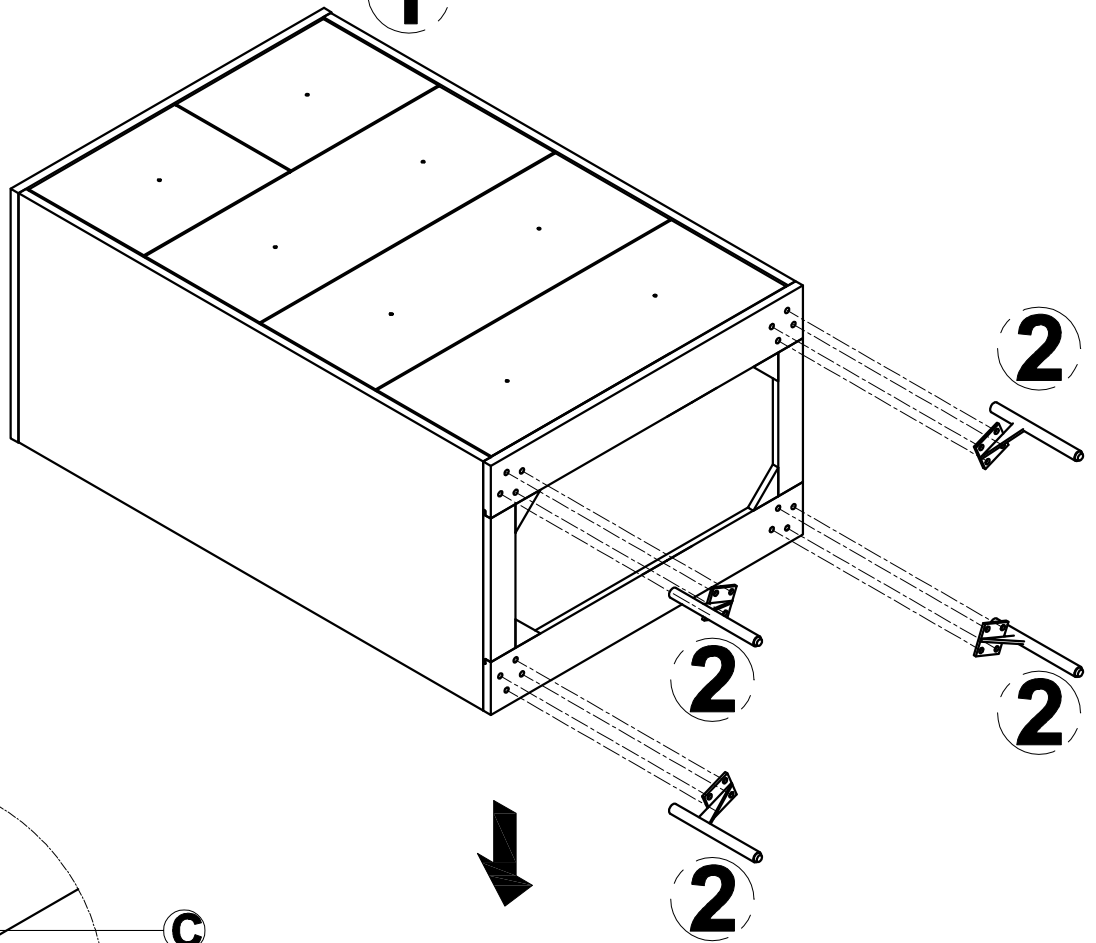

5 DRAWER DRESSER Assembly Instructions

Page 2 of 3

Made in Vietnam

STEP 1

1