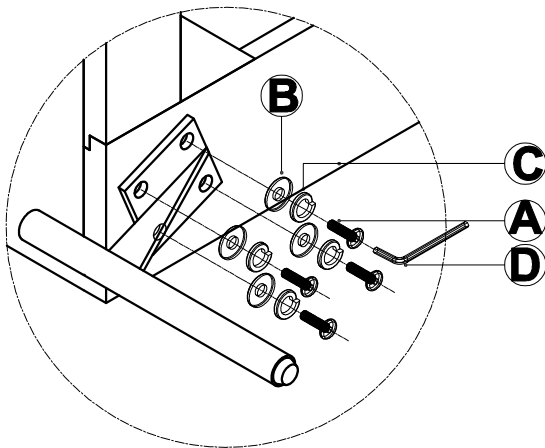

5 DRAWER DRESSER Assembly Instructions

Page 2 of 3

Made in Vietnam

STEP 1

1