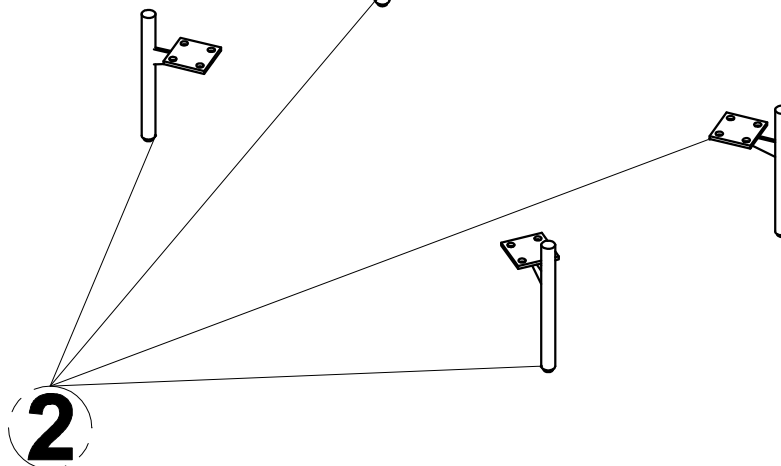

# 5 DRAWER DRESSER Assembly Instructions

Page 1 of 3

Made in Vietnam

## Components and Hardware List

Ø6x20 Bolt	Flat Washer	Spring Washer	Allen Key	Handle	Ø4x25 Bolt
					
<b>A</b> 16 PCS	<b>B</b> 16 PCS	<b>C</b> 16 PCS	<b>D</b> 01 PC	<b>E</b> 08 PCS	<b>F</b> 08 PCS