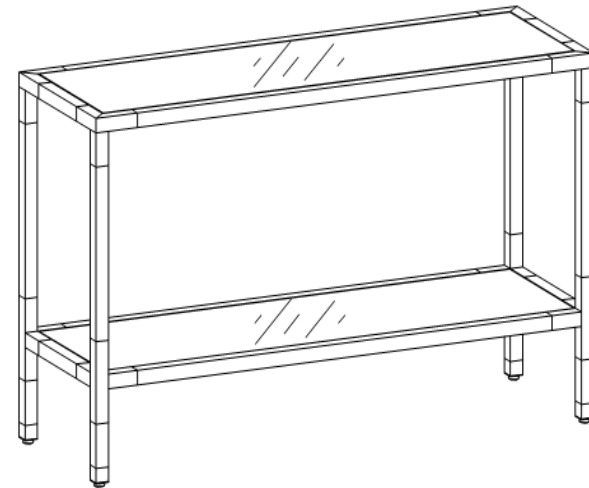

Part List and Hardware List

PIECE	DESCRIPTION	PICTURE	QUANTITY
A	FRAME		2X
B	GLASS		2X
C	ACRYLIC		4X
D	RUBBER MAT		8X
E	SOCKET HEAD SCREW		8X
F	ALLEN WRENCH		1X

Product Dimensions: 47" W x 15.55" D 30" H