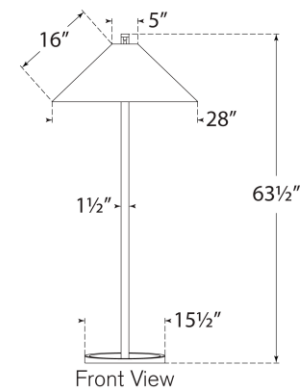

TEAR SHEET

Agathe 64" Bentwood Floor Lamp

Item # ARN 1200TK-L

Designer: AERIN

Height: 63.5"

Width: 28"

Extension: 37"

Base: 15.5" Round

Finishes: TK

Shade Treatments: L, NAB

Shade Details: 5" x 28" x 16"

Socket: E26 w/ Pull Chain

Wattage: 15 LED A19

Weight: 21 Pounds

Note: UL Only

Top View

Side View

Front View