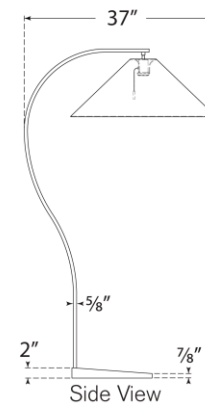

TEAR SHEET

Agathe 64" Bentwood Floor Lamp

Item # ARN 1200TK-L

Designer: AERIN

Height: 63.5"

Width: 28"

Extension: 37"

Base: 15.5" Round

Finishes: TK

Shade Treatments: L, NAB

Shade Details: 5" x 28" x 16"

Socket: E26 w/ Pull Chain

Wattage: 15 LED A19

Weight: 21 Pounds

Note: UL Only

Top View

Side View

Front View