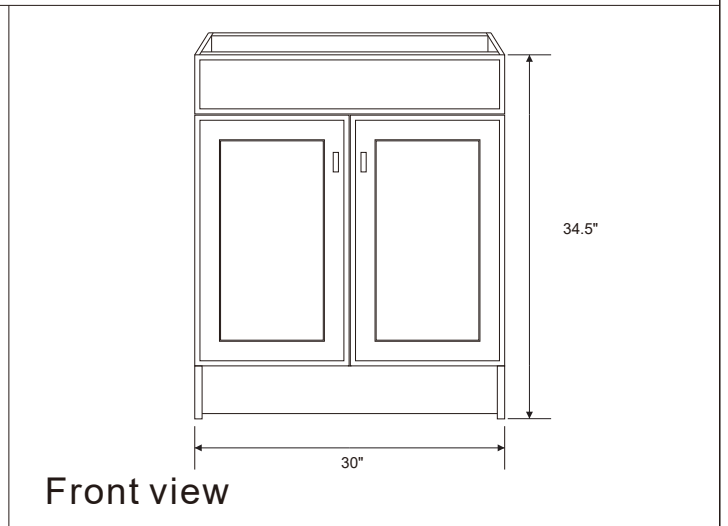

BELLATERRA HOME

Model: F30B

Cabinet only; Countertop & Backsplash sold separately

Top view

Front view

Back view

Side view

NOTE: SINK STYLE, SHAPE, FAUCET HOLES, CUTOUT ON TOP, VANITY MAY VARY FROM THE PICTURE ABOVE. INSTRUCTIONAL PURPOSE ONLY.