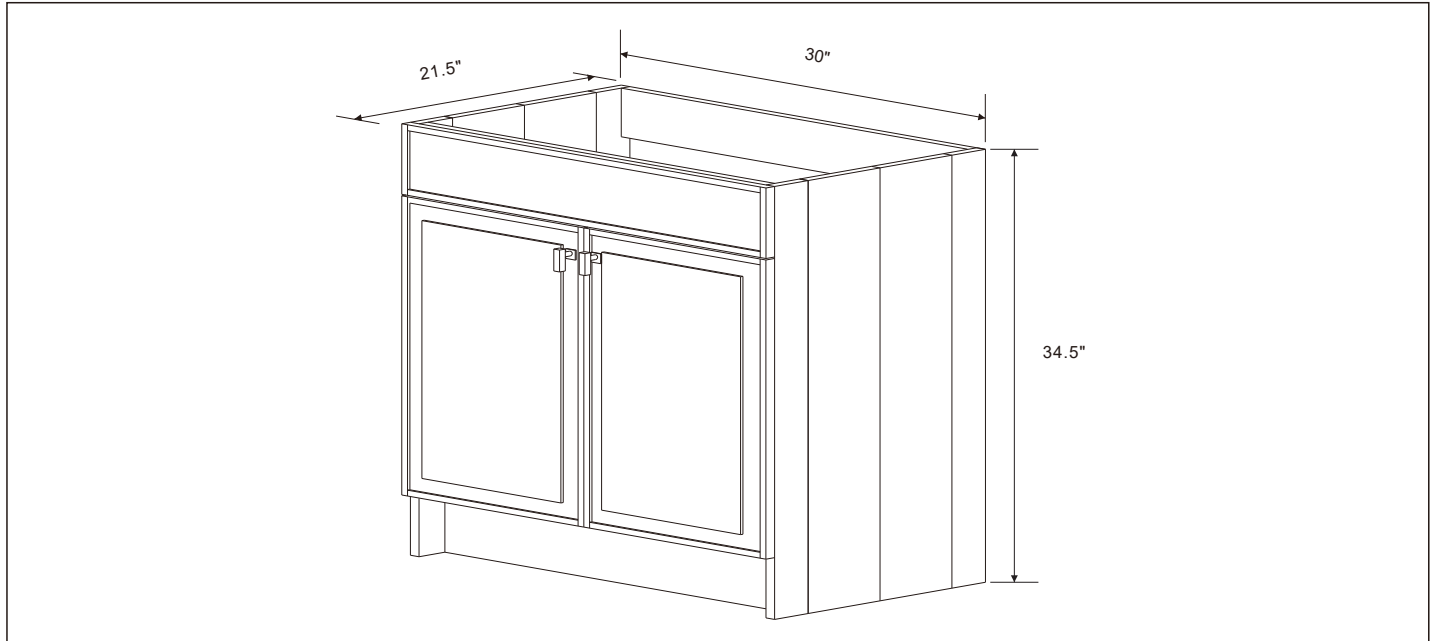

BELLATERRA HOME

Model: F30B

Cabinet only; Countertop & Backsplash sold separately

Top view

Front view

Back view

Side view

NOTE: SINK STYLE, SHAPE, FAUCET HOLES, CUTOUT ON TOP, VANITY MAY VARY FROM THE PICTURE ABOVE. INSTRUCTIONAL PURPOSE ONLY.