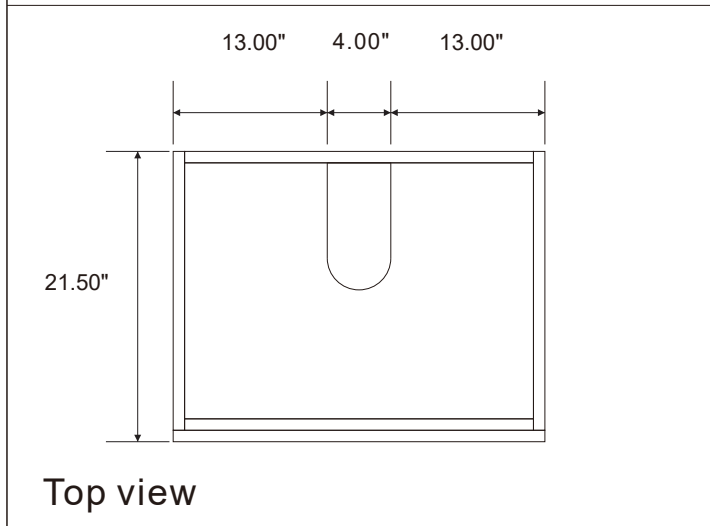

BELLATERRA HOME

Model: F30B

Cabinet only; Countertop & Backsplash sold separately

Top view

Front view

Back view

Side view

NOTE: SINK STYLE, SHAPE, FAUCET HOLES, CUTOUT ON TOP, VANITY MAY VARY FROM THE PICTURE ABOVE. INSTRUCTIONAL PURPOSE ONLY.