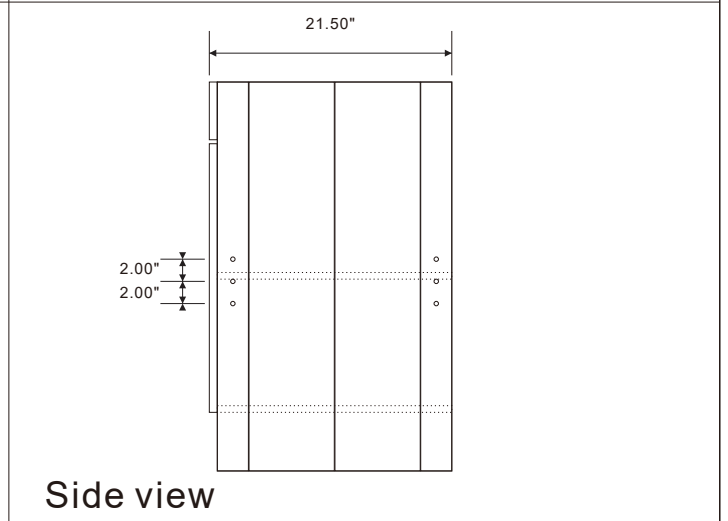

BELLATERRA HOME

Model: F30B

Cabinet only; Countertop & Backsplash sold separately

Top view

Front view

Back view

Side view

NOTE: SINK STYLE, SHAPE, FAUCET HOLES, CUTOUT ON TOP, VANITY MAY VARY FROM THE PICTURE ABOVE. INSTRUCTIONAL PURPOSE ONLY.