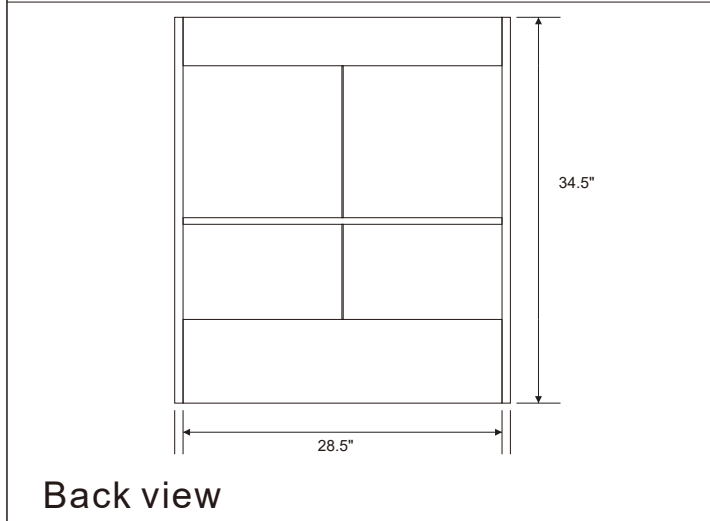

BELLATERRA HOME

Model: F30B

Cabinet only; Countertop & Backsplash sold separately

Top view

Front view

Back view

Side view

NOTE: SINK STYLE, SHAPE, FAUCET HOLES, CUTOUT ON TOP, VANITY MAY VARY FROM THE PICTURE ABOVE. INSTRUCTIONAL PURPOSE ONLY.