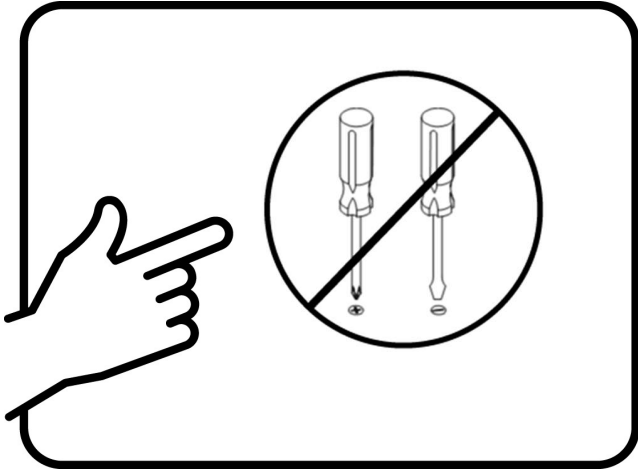

Assembly | Asambllea | Assemblage