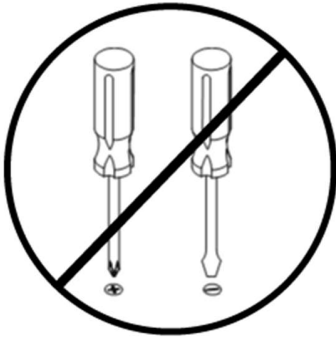

Assembly | Asamblea | Assemblage

Techniques | Técnicas | Techniques