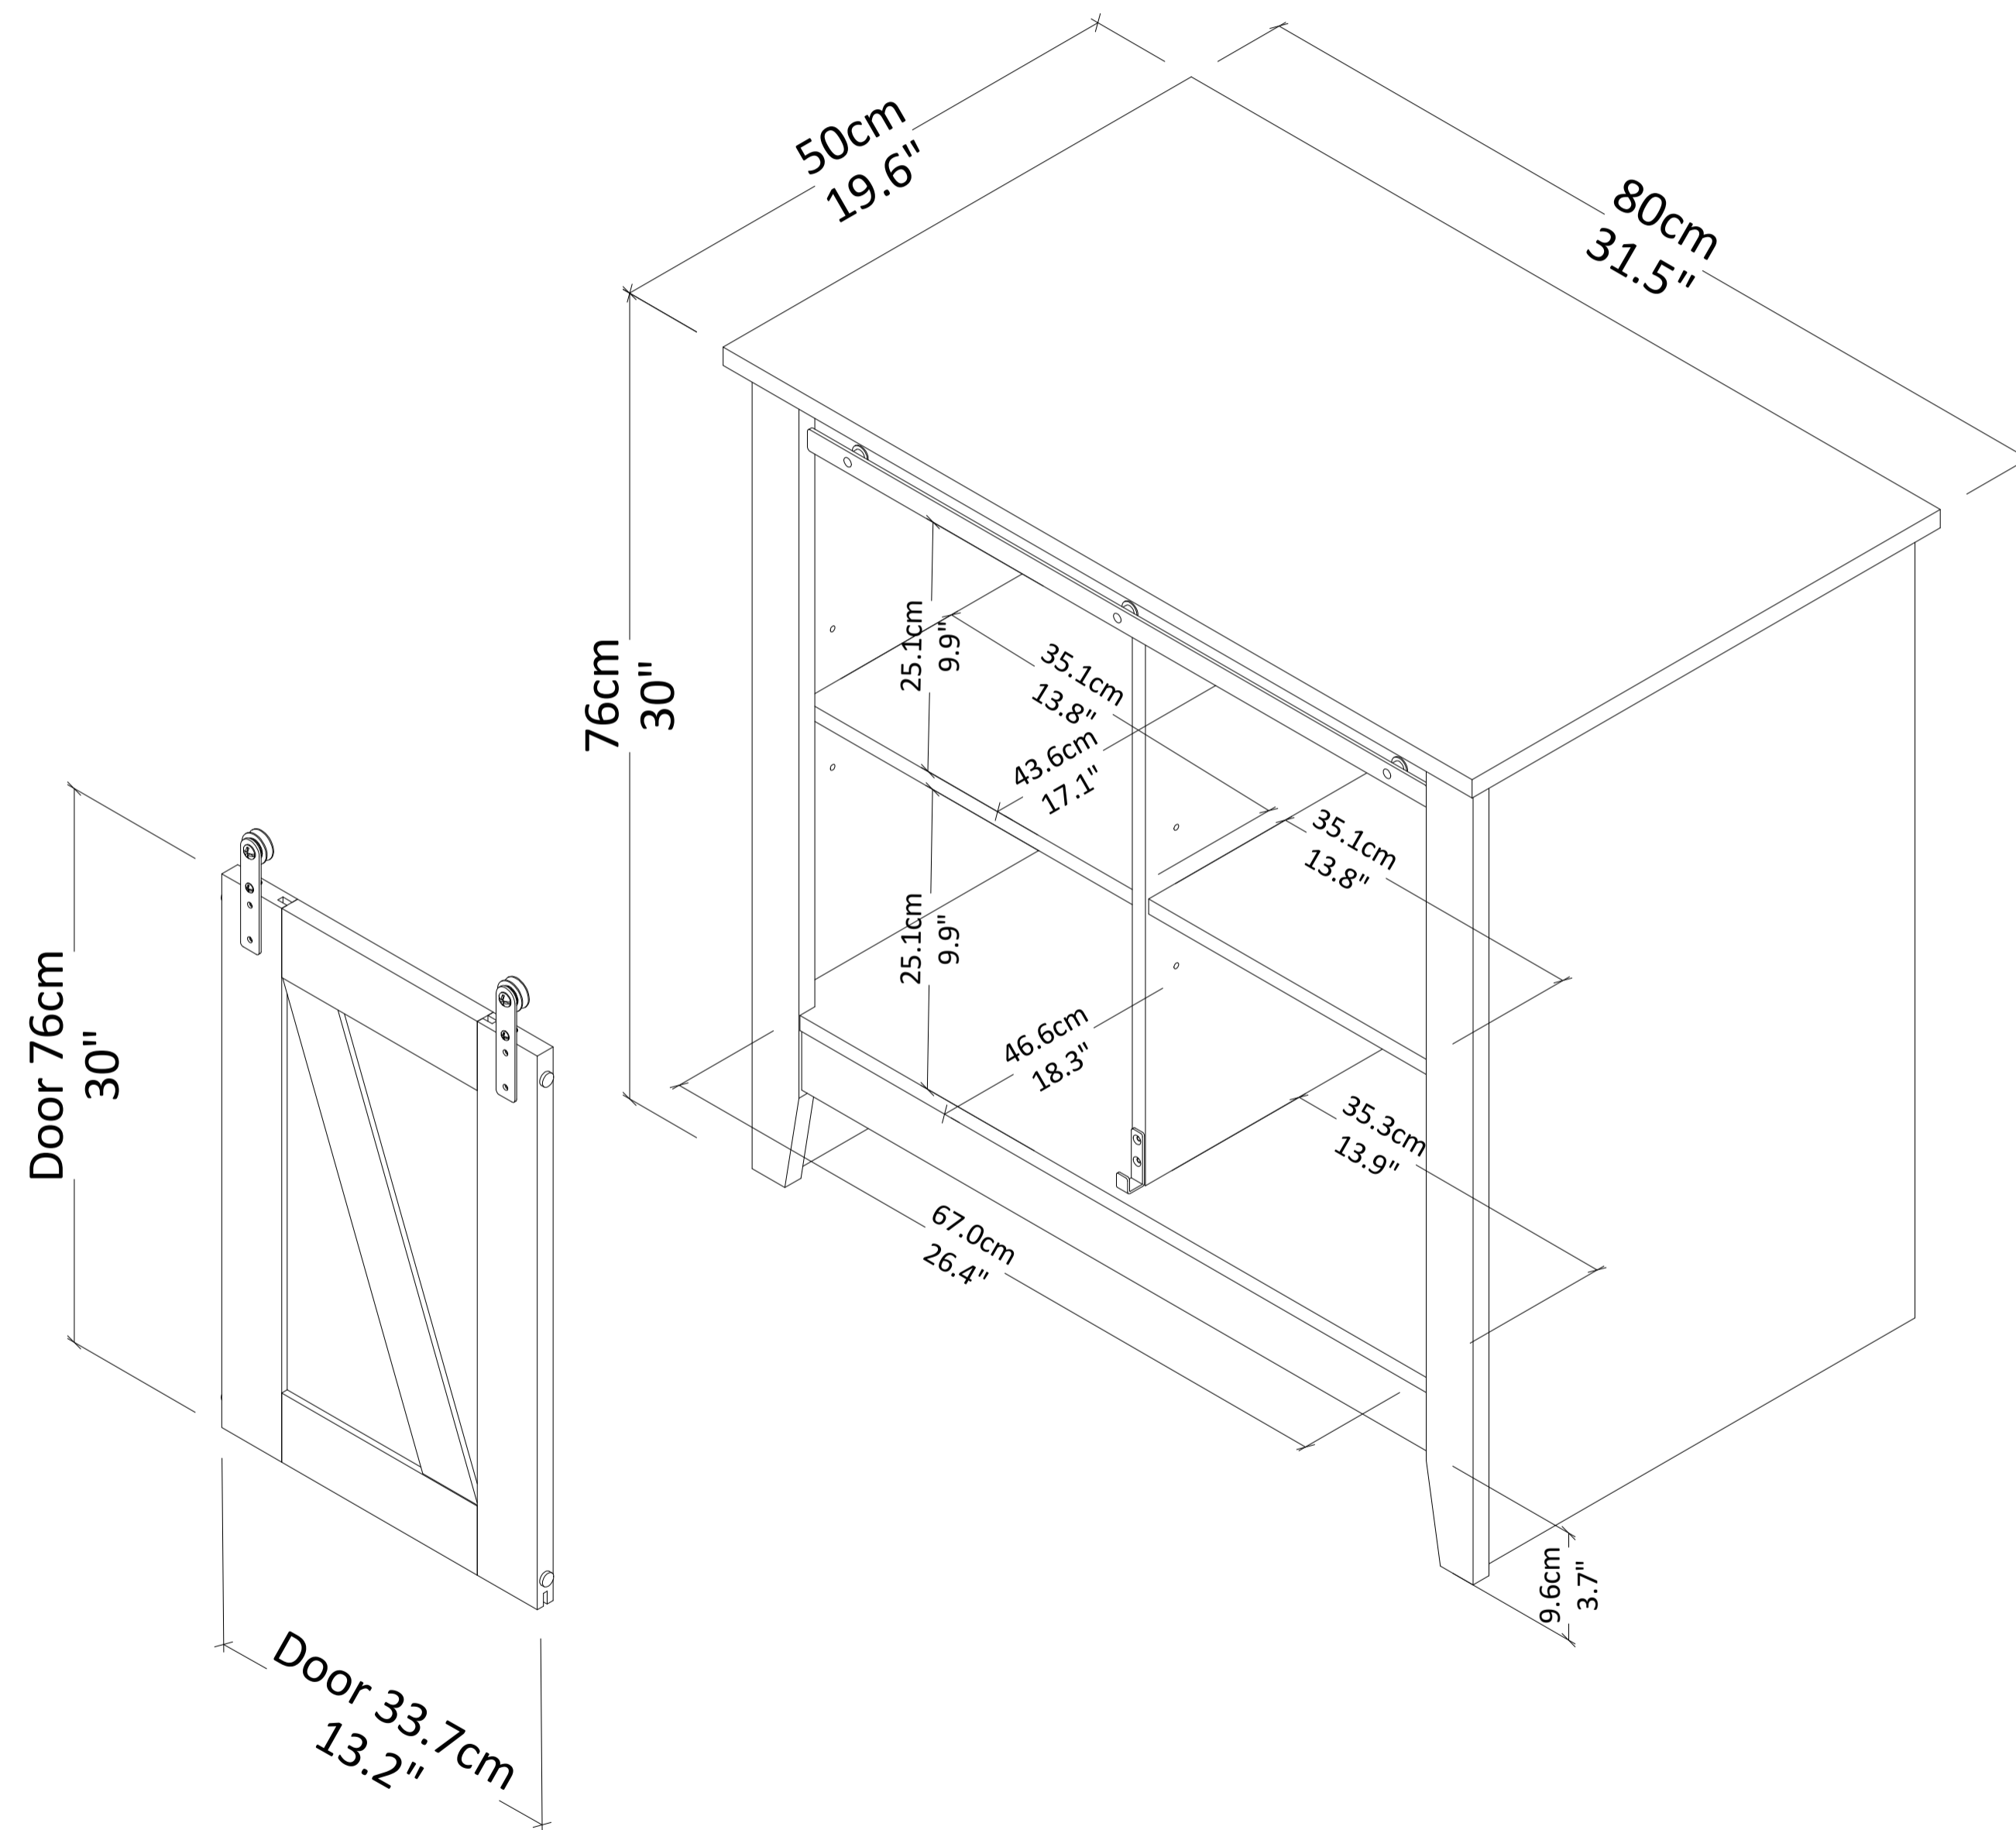

1791xxxCOM- NIGHTSTAND

Finish:

Wood breakdown:
PB : 82.2% / MDF : 16.3%
Metal :1.5%
Total storage: 5.8 Cubic feet

Overall Product Size:
31.5"W x 19.6"D x 30"H
80.0cm W x 50.0cm D x 76.0cm H

Maximum Weight Capacities
Unit Weight: 31.3Kgs / 68.9 Lbs