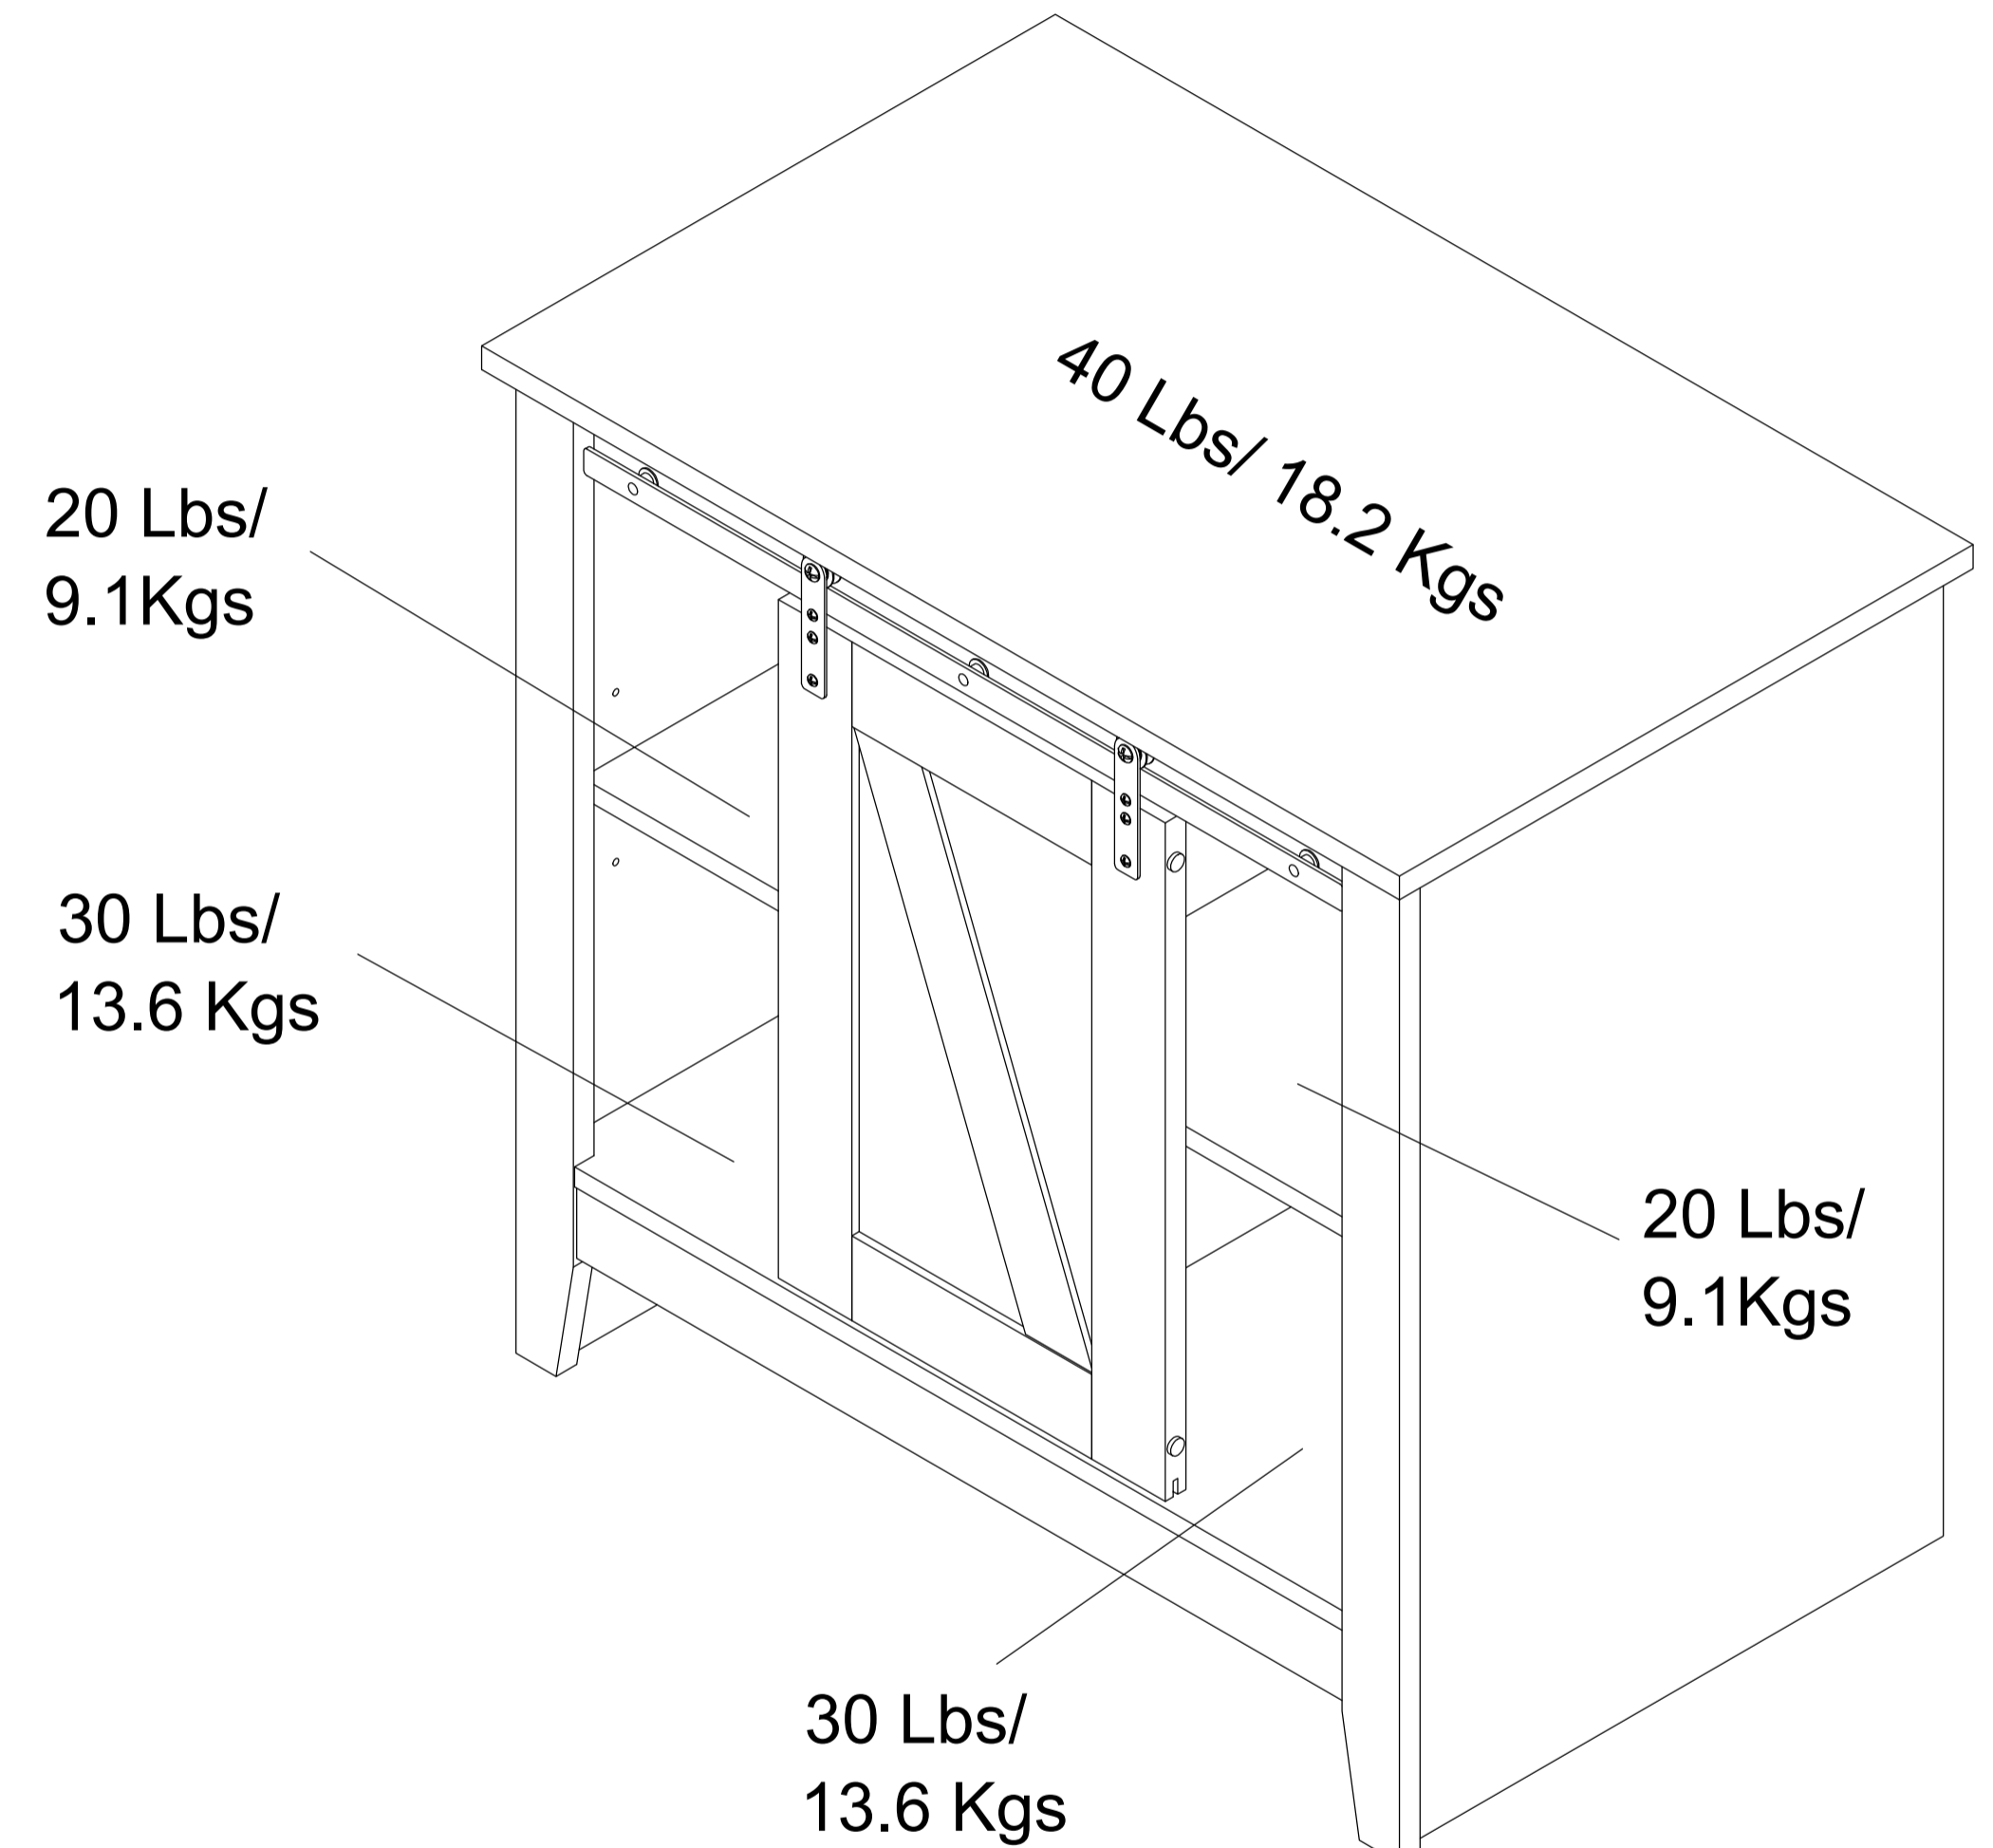

1791xxxCOM- NIGHTSTAND

Finish:

Wood breakdown:
PB : 82.2% / MDF : 16.3%
Metal :1.5%
Total storage: 5.8 Cubic feet

Overall Product Size:
31.5"W x 19.6"D x 30"H
80.0cm W x 50.0cm D x 76.0cm H

Maximum Weight Capacities
Unit Weight: 31.3Kgs / 68.9 Lbs