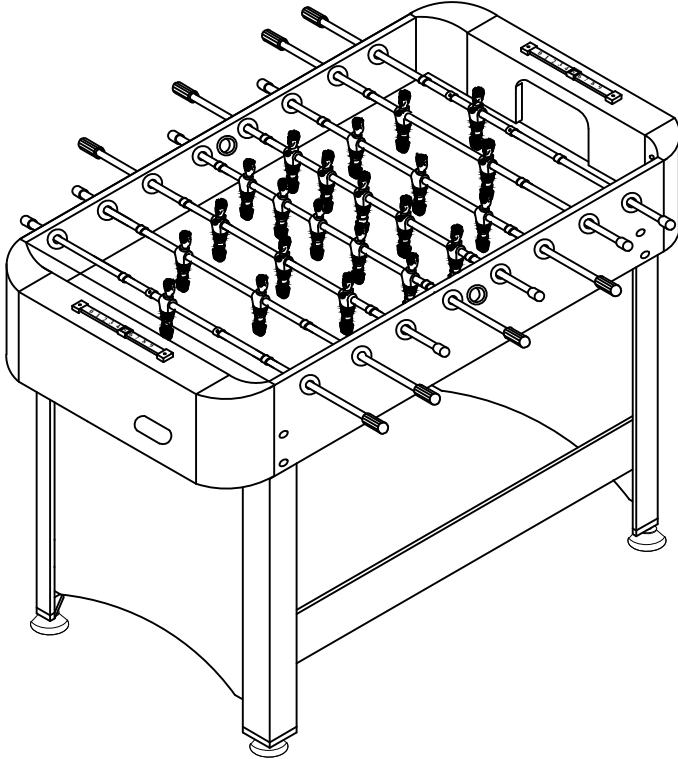

Foosball Table Assembly Instructions

Thank you for choosing us. We stand behind our brand and the quality of the items we sell . We will send new parts,or replace products at our discretion within the one year warranty period. Before we can help, you will need to provide proof of purchase with the date of purchase and photos of the defective merchandise. We will use the photos to determine the cause of defect and for future quality control.