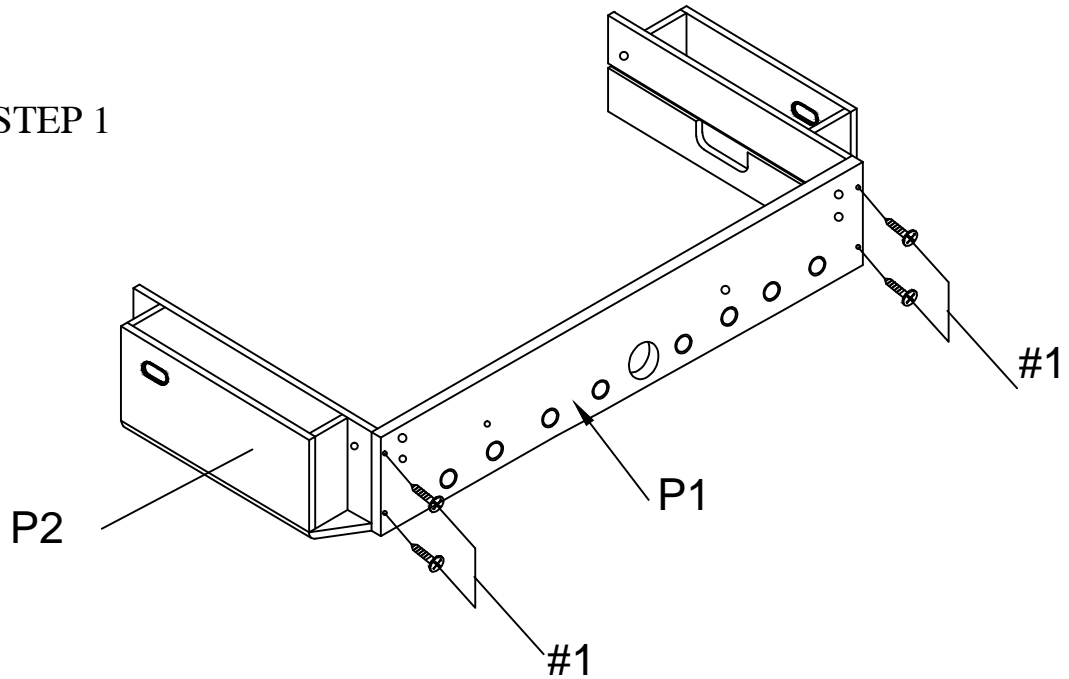

ASSEMBLY INSTRUCTIONS

SOCCER TABLE ASSEMBLY

WARNING: TWO ADULTS NEEDED TO ASSEMBLE SOCCER TABLE

STEP 1