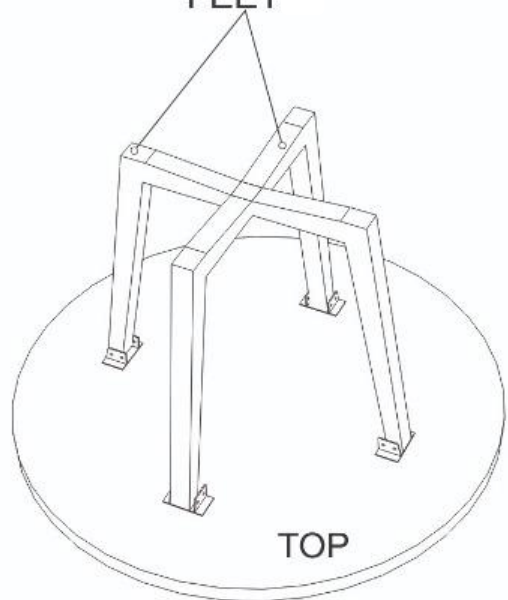

ASSEMBLING INSTRUCTION

TC005

ROUND DINING TABLE
CROSS TEAKFEET
TOP CONCRETE

59 round x 30"high

packing box			
1	TOP		1pc
2	FEET		1set
3	FEET CONNECTION		4pcs
4	builds (+)		16pcs
5	builds (L)		16pcs
6	KEY(L)		1pc

ASSEMBLING

STEP 01

STEP 02

FEET

TOP