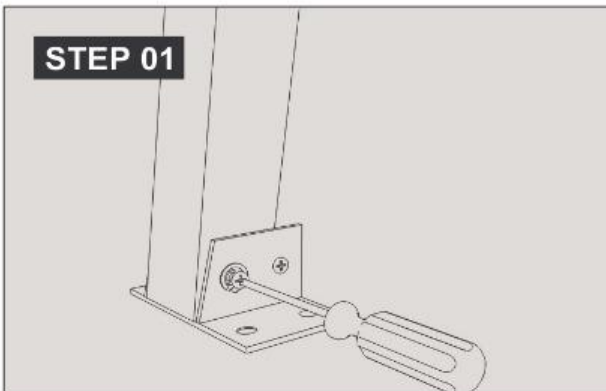

ASSEMBLING INSTRUCTION

TC005

ROUND DINING TABLE
CROSS TEAKFEET
TOP CONCRETE

59 round x 30"high

packing box			
1	TOP		1pc
2	FEET		1set
3	FEET CONNECTION		4pcs
4	builds (+)		16pcs
5	builds (L)		16pcs
6	KEY(L)		1pc

ASSEMBLING

STEP 01

STEP 02

FEET

TOP