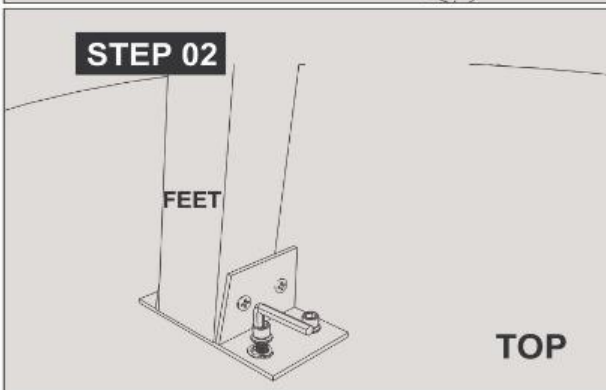

ASSEMBLING INSTRUCTION

TC005

ROUND DINING TABLE
CROSS TEAKFEET
TOP CONCRETE

59 round x 30"high

packing box			
1	TOP		1pc
2	FEET		1set
3	FEET CONNECTION		4pcs
4	builds (+)		16pcs
5	builds (L)		16pcs
6	KEY(L)		1pc

ASSEMBLING

STEP 01

STEP 02

FEET

TOP