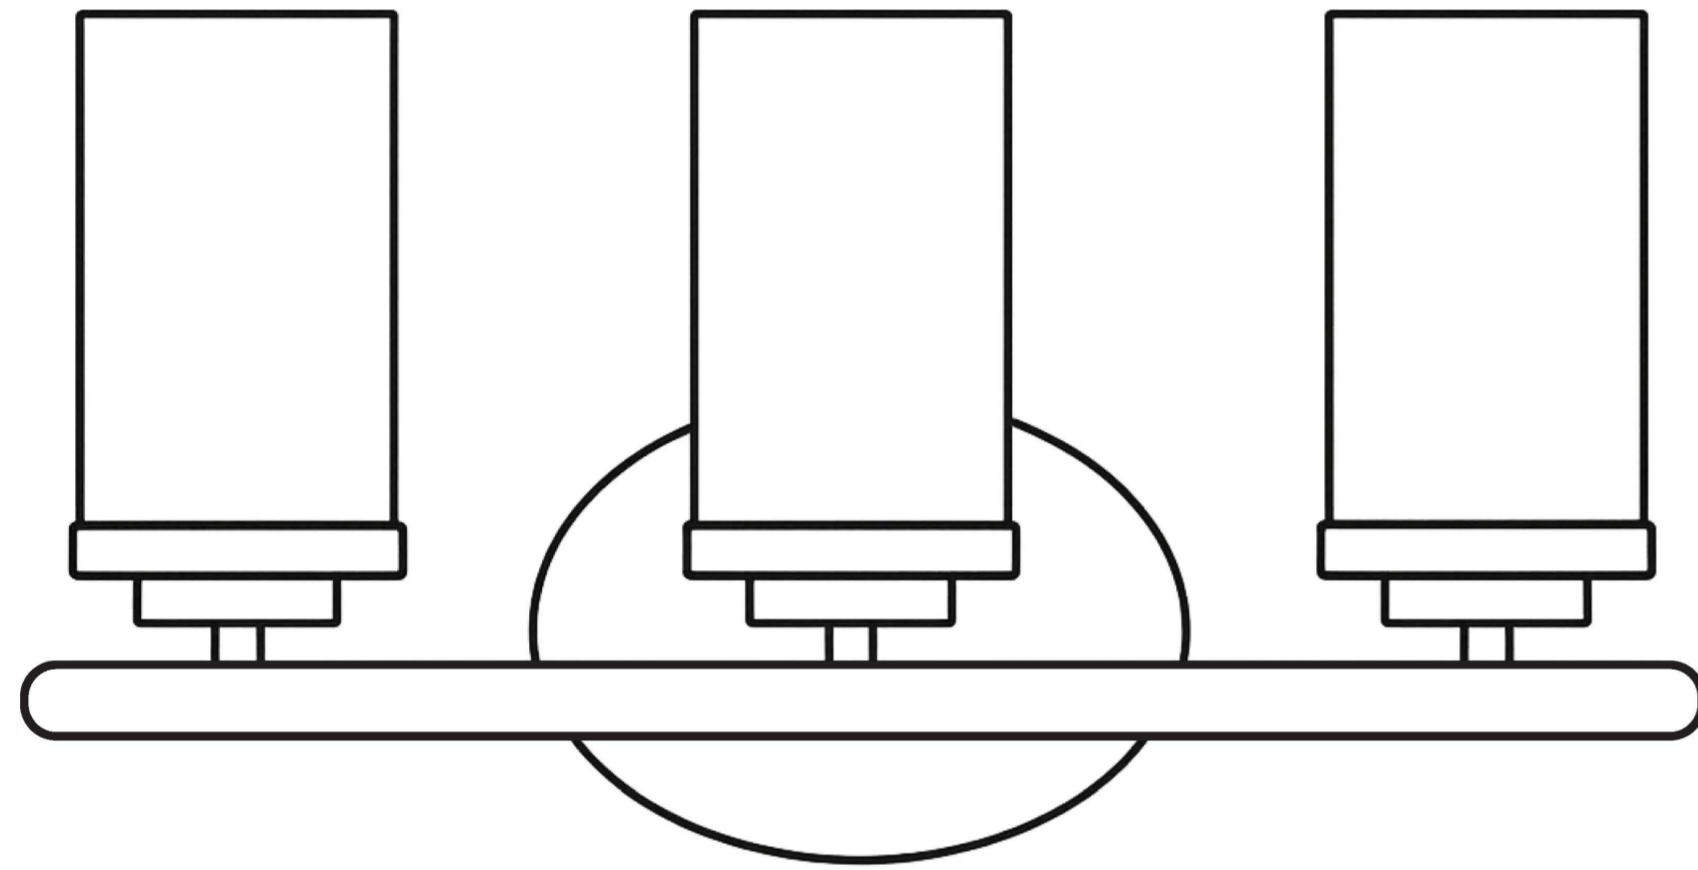

Specifications

Product Name: 3-Light Vanity Wall Fixture (Brushed Nickel)
Product Dimensions: 480x290x180 (mm)
Package Dimensions: 535 X 305 X 210 (mm)
Socket Type: E26
Bulb Included: Yes
Number of Bulbs: 3
Bulb Specification: ST58 Clear , 7W, E26 Base, 2700K Soft White
Adapter Input: 120v

3-Light Vanity Wall Fixture (Brushed Nickel)