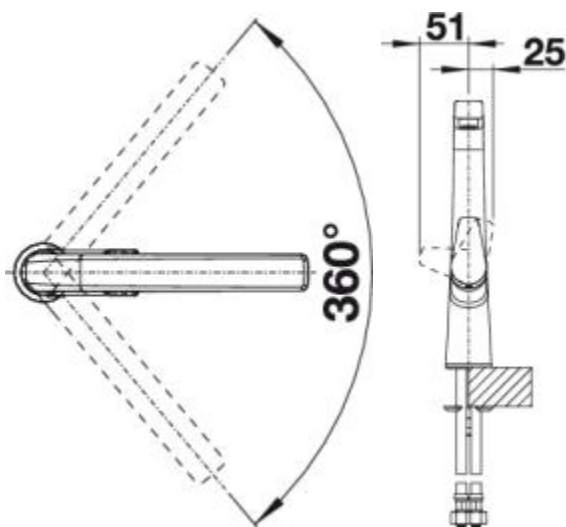

Swivelling

Scope of supply

- Spout can be swivelled by 360°
- High drill hole of 35 mm diameter required
- with ceramic disk cartridge
- Flexible connector pipes, 450 mm long and 3/8" nut for particularly easy installation
- Patented jet regulator for markedly reduced scaling
- Stabilisation plate to increase the stability of the tap when fitted in stainless steel sinks
- Applied for LGA certificate
- Applied for DVGW certificate

Please note:

Requires a balanced high pressure supply only, min 2.0 bar,
preferred 2.0 - 2.5 bar

3/8 BSP connectors required (not supplied)

Height: 274

Reach: 193

Base: 48

Tap hole: ø35

German warehouse stock.