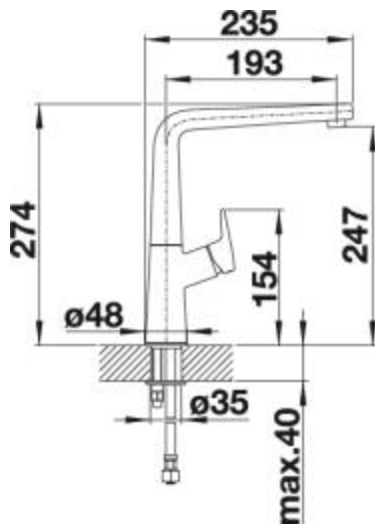

Side View

Scope of supply

- Spout can be swivelled by 360°
- High drill hole of 35 mm diameter required
- with ceramic disk cartridge
- Flexible connector pipes, 450 mm long and 3/8" nut for particularly easy installation
- Patented jet regulator for markedly reduced scaling
- Stabilisation plate to increase the stability of the tap when fitted in stainless steel sinks
- Applied for LGA certificate
- Applied for DVGW certificate