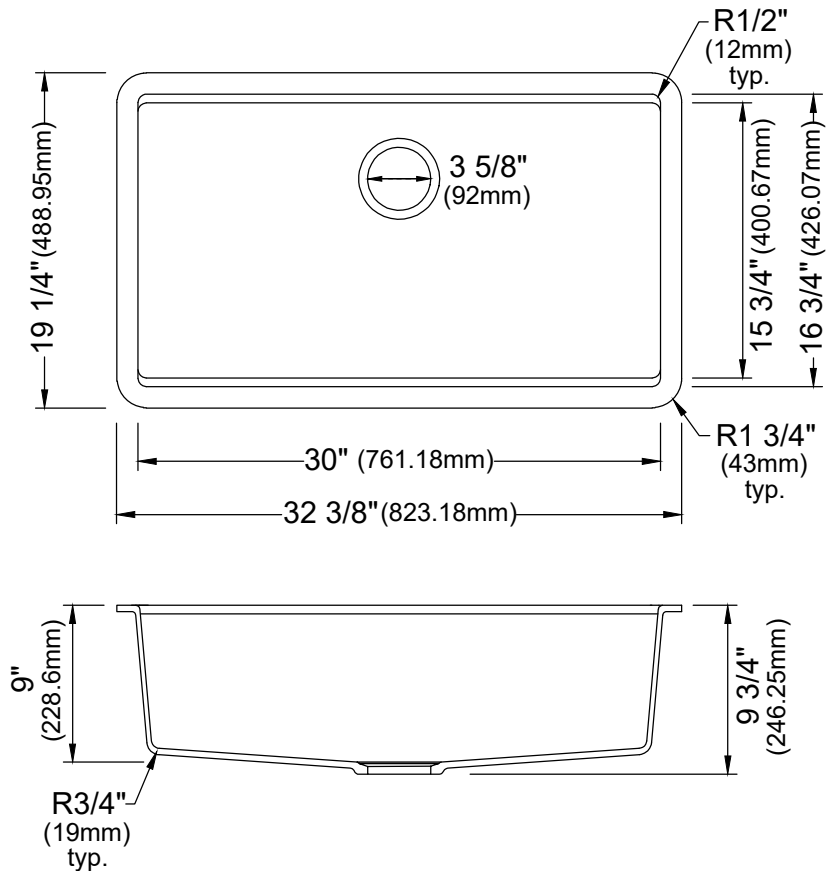

Stocked Color Options

Listing and certifications:
cUPC

Limited lifetime warranty

We reserve the right to update product specifications without notice. Please visit karran.com for the most current specification sheets. All dimensions are accurate to 1/4". REV 03-2026