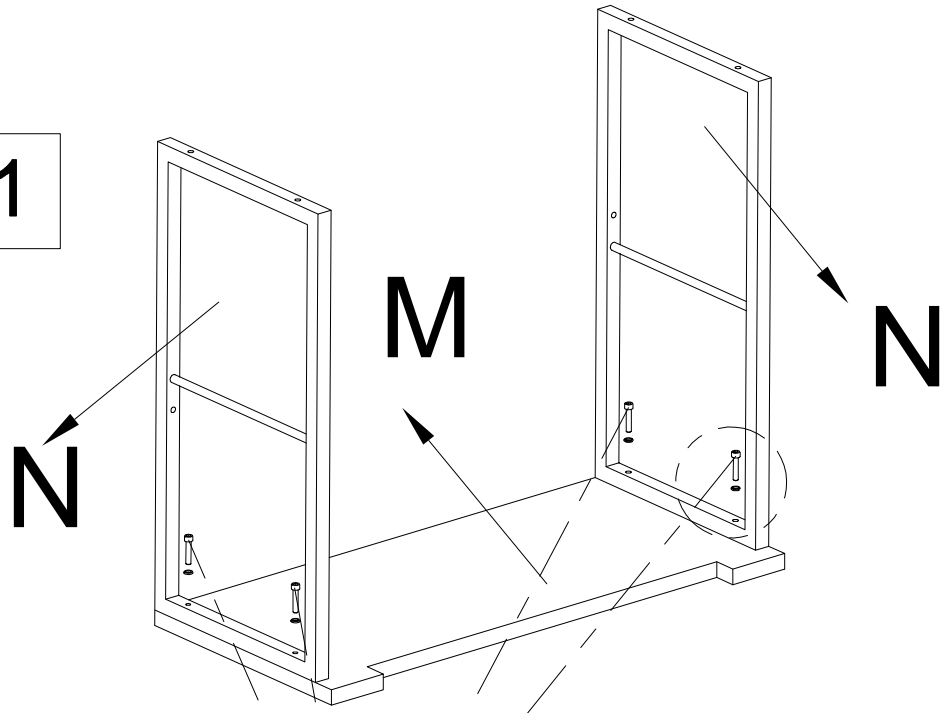

Item no.	Reference Image	Description	Qty
Z		Table Top	1
M		Side Panel	2
N		Front & Back Panel	2
P		Glass Top	1
S003		M6x35 Hex Socket Head Screw	12
W002		Flat Washer	12
T001		S4 Allen Key	1

STEP 1

S003

Do Not Tighten The Screws Completely!