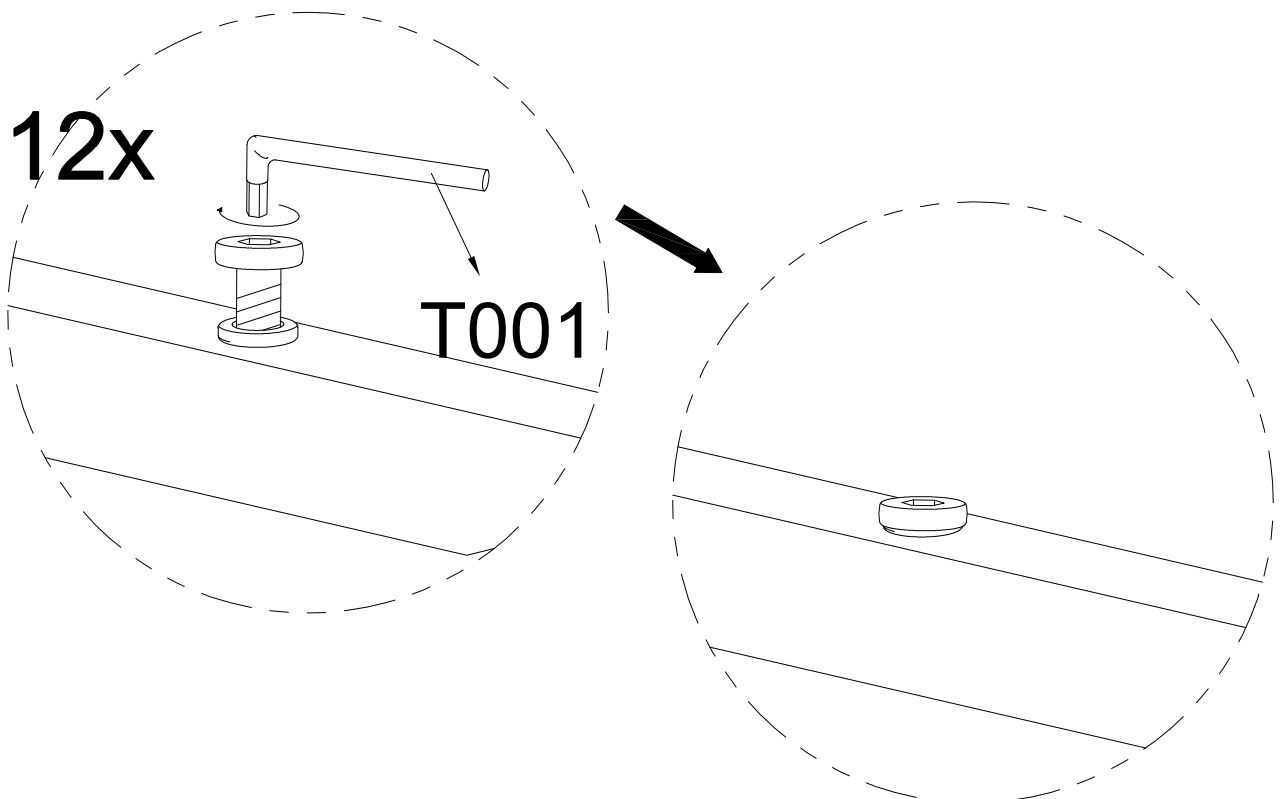

STEP 4

Tighten The Screws Completely Now!