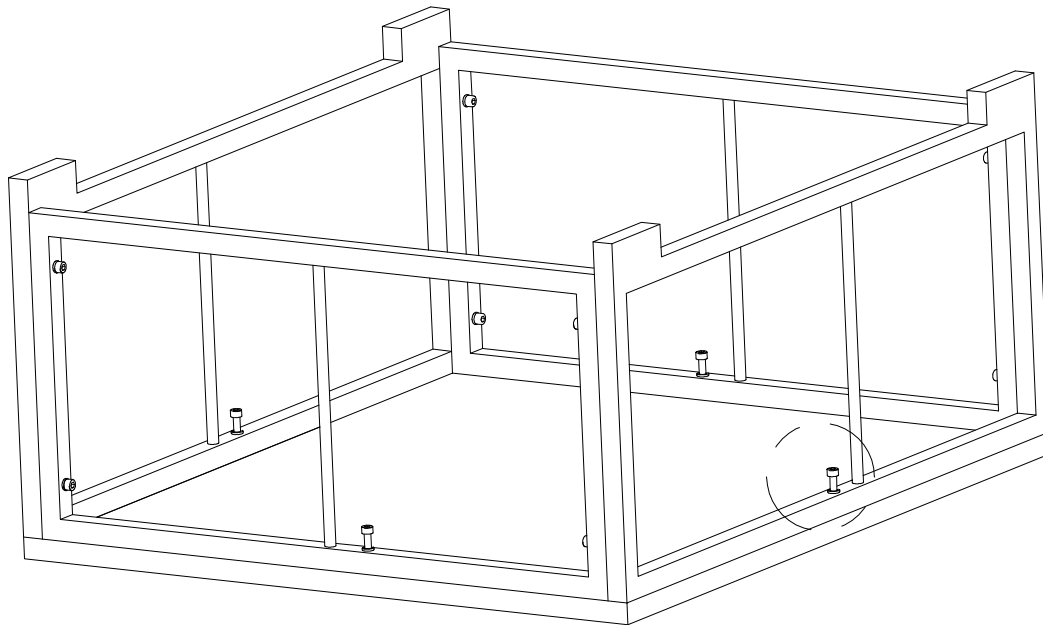

STEP 4

Tighten The Screws Completely Now!