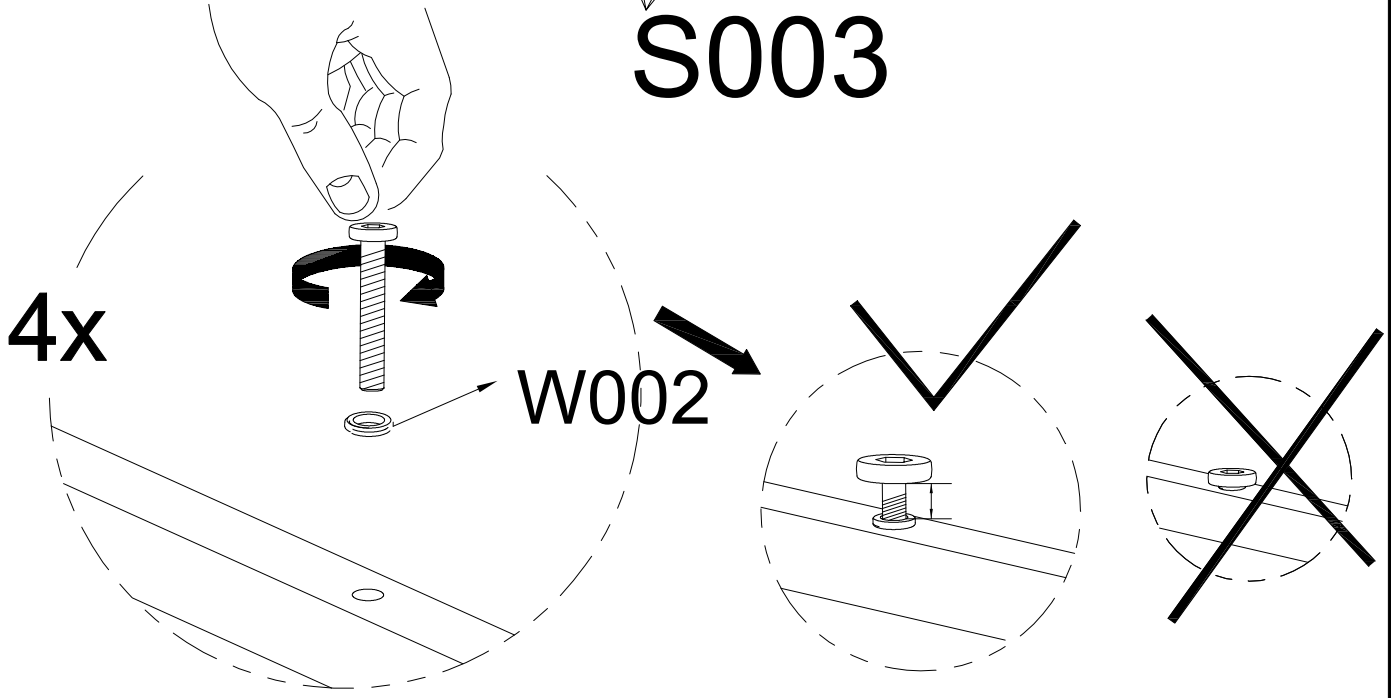

Item no.	Reference Image	Description	Qty
Z		Table Top	1
M		Side Panel	2
N		Front & Back Panel	2
P		Glass Top	1
S003		M6x35 Hex Socket Head Screw	12
W002		Flat Washer	12
T001		S4 Allen Key	1

STEP 1

S003

Do Not Tighten The Screws Completely!