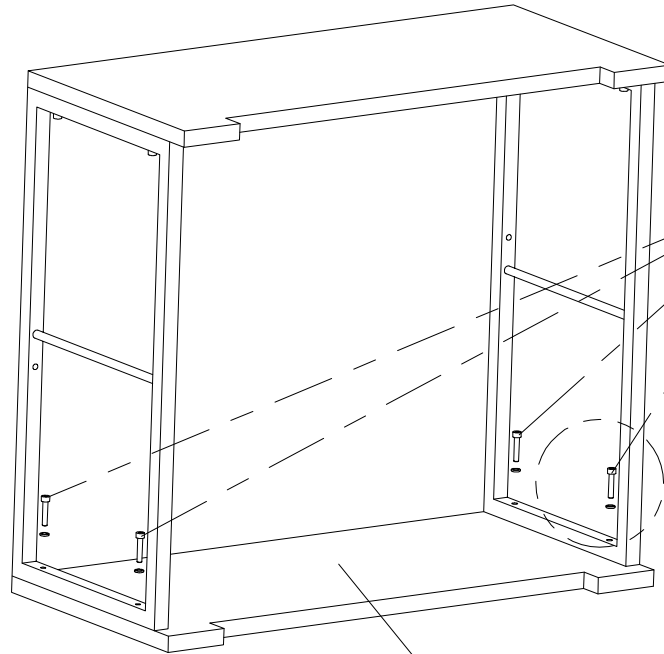

STEP 2

S003

M

4x

W002

Do Not Tighten The Screws Completely!