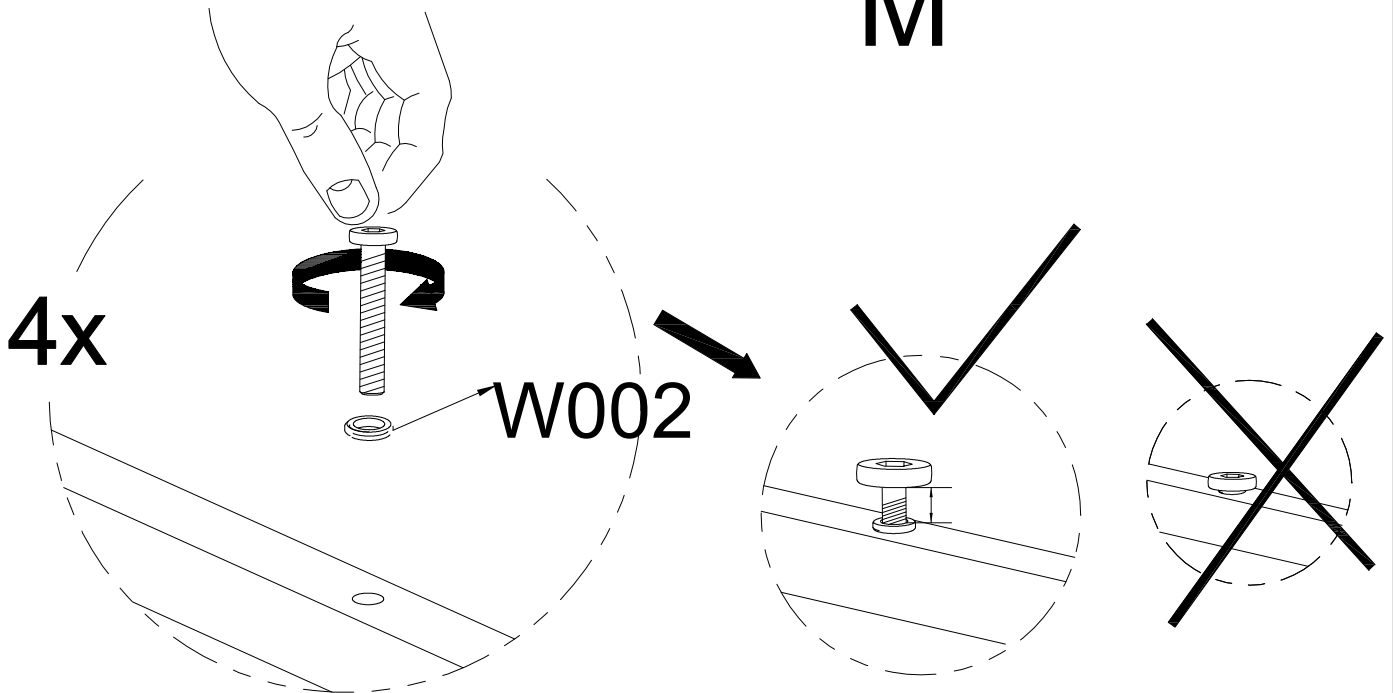

Item no.	Reference Image	Description	Qty
Z		Table Top	1
M		Side Panel	2
N		Front & Back Panel	2
P		Glass Top	1
S003		M6x35 Hex Socket Head Screw	12
W002		Flat Washer	12
T001		S4 Allen Key	1

STEP 1

S003

Do Not Tighten The Screws Completely!

STEP 2

S003

M

4x

W002

Do Not Tighten The Screws Completely!

STEP 3

Do Not Tighten The Screws Completely!