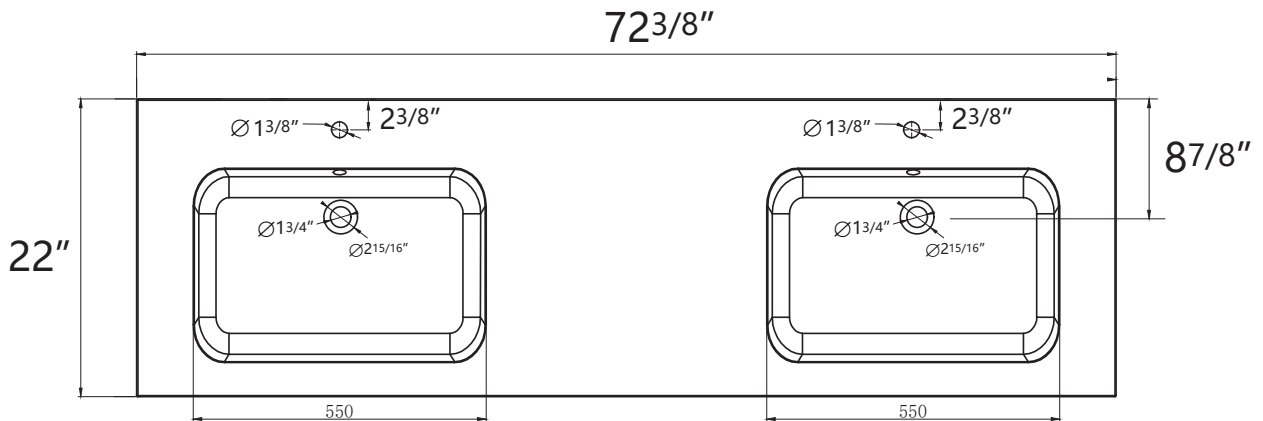

# DIMENSION DETAILS

# Size 72"

# COUNTERTOP SIZE

Top View

Front View

Side View

# VANITY SIZE

Front View

Side View