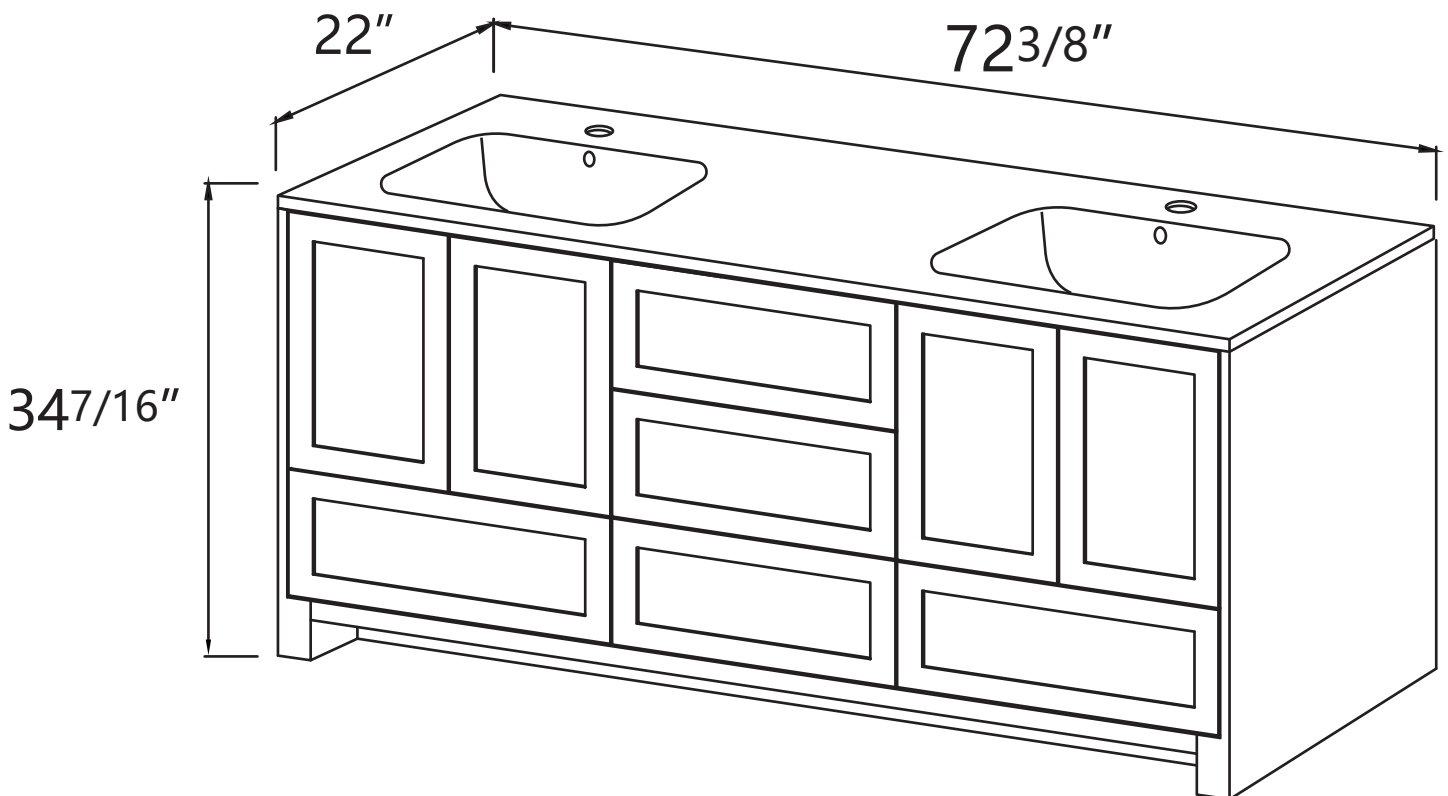

# DIMENSION DETAILS

# Size 72"

# COUNTERTOP SIZE

Top View

Front View

Side View

# VANITY SIZE

Front View

Side View