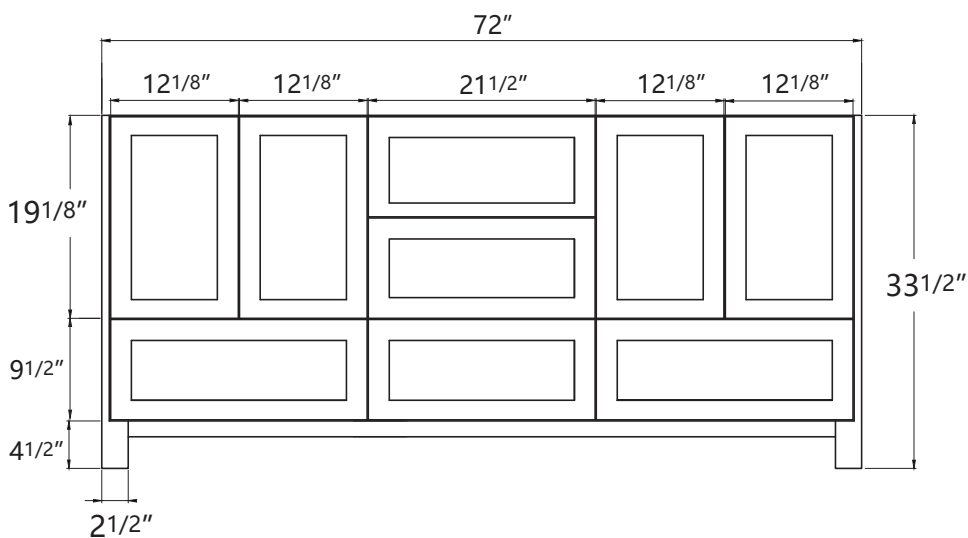

# DIMENSION DETAILS

# Size 72"

# COUNTERTOP SIZE

Top View

Front View

Side View

# VANITY SIZE

Front View

Side View