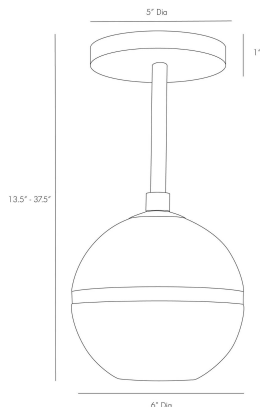

# ARTERIO RS

## NOBLE PENDANT

49063  
Antique Brass

Thick crystal, sculpted into an optical globe, creates the extraordinary shade of this pendant lamp. The center is carved out to fit a single light, which is concealed in its frosted texture, giving the light a filtered glow. It's accented with a band of stainless steel, which matches the stem in an antique brass finish. Additional pipe available (PIPE-180). Certified for damp locations and intended for interior use.

### DIMENSIONS

Overall	Dia: 6.0 in x H: 13.5 in
Canopy	H: 1 in x Dia: 5.0 in
Maximum Hanging Height as Sold	37.5 in
Minimum Hanging Height as Sold	13.5 in
Pendant	H: 6 in x Dia: 6.0 in

### SHIPPING

Product Weight	9.0 lbs
Gross Weight 1	10.5 lbs
Shipping Box 1	W: 9.0 in x D: 15.0 in x H: 9.0 in