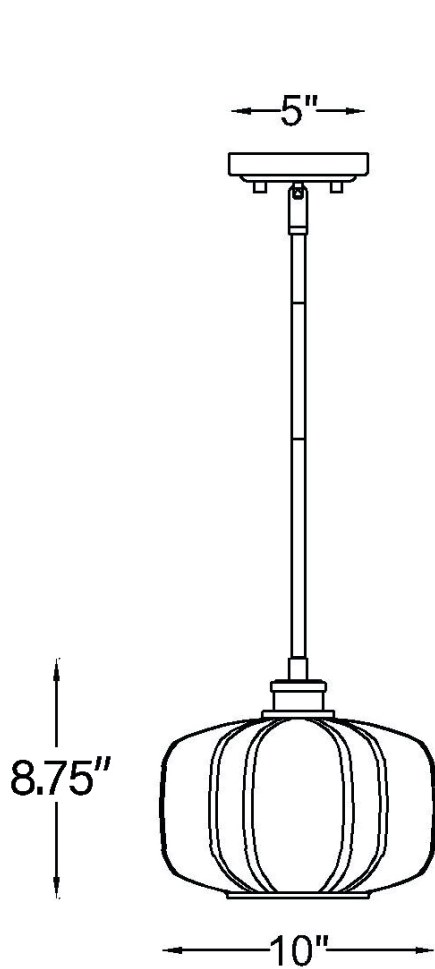

OXLEY 1-LIGHT PENDANT

Description:	Oxley 1-light pendant
Finish:	Matte Black
Dimensions:	10" dia. x 8.75" H
Bulbs:	1-100w Med.
Certification:	Damp location / UL
Material:	Steel

Shade:	Glass
Glass:	Clear
Canopy Dimensions:	5" dia.
Chain/Wire:	12' wire
Stems:	3-12", 1-6", 1-3"