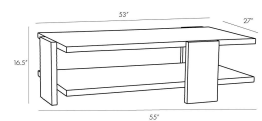

AIDEN COFFEE TABLE

4900
 Handcarved Soft
 Black Waxed Wood
 H: 16.5 IN
 W: 55 IN
 D: 30 IN

A strong foundation piece, the Aiden showcases a sprawling tabletop and a single shelf for storage. Hand-carved wood frame is finished in black, offering a bold contrast to the simple structure. The entire piece is completed with a soft waxed finish, adding a slight sheen to highlight the organic carved, wire brushed texture. Its versatile style makes this an optimal piece for both modern and traditional spaces.