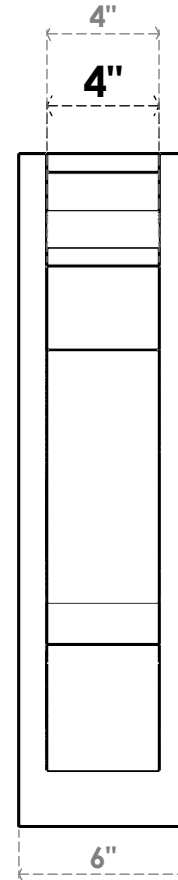

**ITEM NUMBER: OUTUROC040X060X24000X24000X040X020X040BOA04RCPR**

4"W TOP X 6"W BACK X 24"D X 24"H X 4"T TOP X 2"T BACK TIMBERTHANE ROUGH CEDAR BALBOA FAUX WOOD OPEN OUTLOOKER, TRADITIONAL TOP AND BLOCK BACK, 4"W CLOSED BRACE, PRIMED TAN

**SIDE PROFILE**

**FRONT PROFILE**

**ISOMETRIC**

GENERATED DATE : 07/05/2023

EKENA MILLWORK  
2300 WEST MAIN ST.  
CLARKSVILLE, TX 75426  
TOLL FREE: 866-607-0453  
WWW.EKENAMILLWORK.COM

**NOTES**

1. INSTALLATION TO BE COMPLETED IN ACCORDANCE WITH MANUFACTURER'S SPECIFICATIONS.
2. DRAWING MAY NOT BE TO SCALE
3. THIS DRAWING IS INTENDED FOR DESIGN AND PLANNING PURPOSES ONLY.
4. ALL INFORMATION CONTAINED HEREIN WAS CURRENT AT THE TIME OF DEVELOPMENT BUT MUST BE REVIEWED AND APPROVED BY THE PRODUCT MANUFACTURER TO BE CONSIDERED ACCURATE.
5. TIMBERTHANE ARCHITECTURAL PRODUCTS ARE MADE FROM HIGH DENSITY URETHANE AND COME FACTORY PRIMED