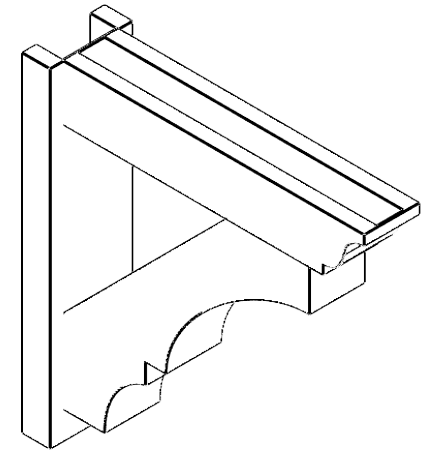

**ITEM NUMBER: OUTUROC040X060X24000X24000X040X020X040BOA04RCPR**

4"W TOP X 6"W BACK X 24"D X 24"H X 4"T TOP X 2"T BACK TIMBERTHANE ROUGH CEDAR BALBOA FAUX WOOD OPEN OUTLOOKER, TRADITIONAL TOP AND BLOCK BACK, 4"W CLOSED BRACE, PRIMED TAN

**SIDE PROFILE**

**FRONT PROFILE**

**ISOMETRIC**

GENERATED DATE : 07/05/2023

EKENA MILLWORK  
2300 WEST MAIN ST.  
CLARKSVILLE, TX 75426  
TOLL FREE: 866-607-0453  
WWW.EKENAMILLWORK.COM

**NOTES**

1. INSTALLATION TO BE COMPLETED IN ACCORDANCE WITH MANUFACTURER'S SPECIFICATIONS.
2. DRAWING MAY NOT BE TO SCALE
3. THIS DRAWING IS INTENDED FOR DESIGN AND PLANNING PURPOSES ONLY.
4. ALL INFORMATION CONTAINED HEREIN WAS CURRENT AT THE TIME OF DEVELOPMENT BUT MUST BE REVIEWED AND APPROVED BY THE PRODUCT MANUFACTURER TO BE CONSIDERED ACCURATE.
5. TIMBERTHANE ARCHITECTURAL PRODUCTS ARE MADE FROM HIGH DENSITY URETHANE AND COME FACTORY PRIMED