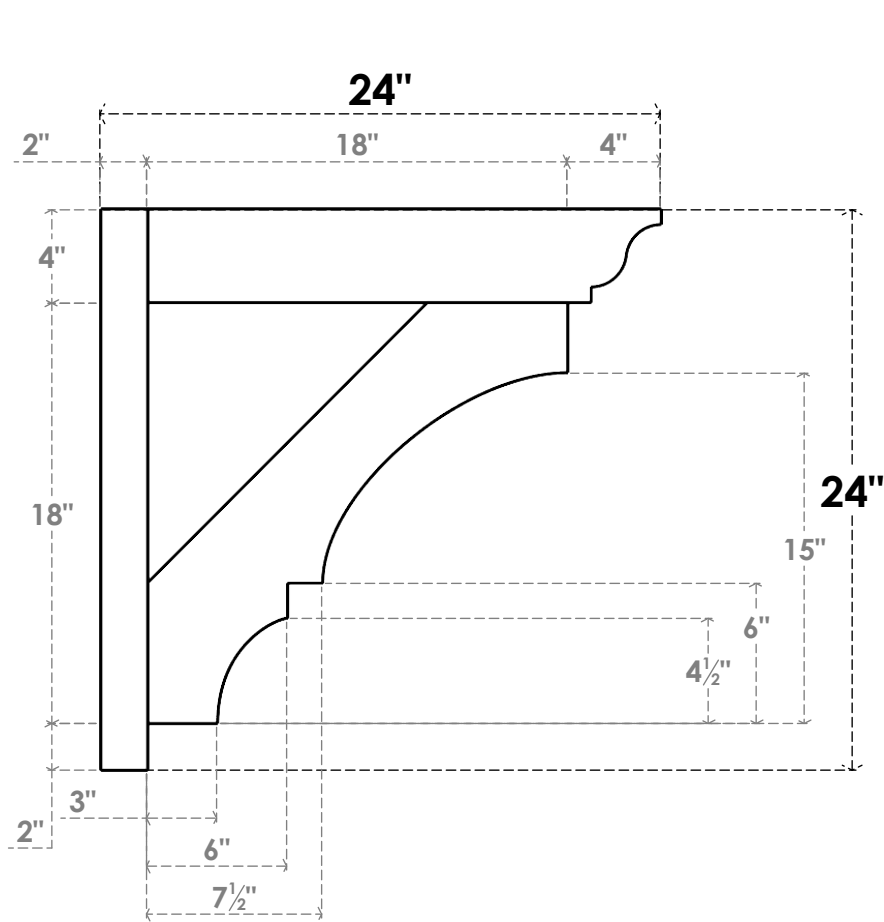

**ITEM NUMBER: OUTUROC040X060X24000X24000X040X020X040BOA04RCPR**

4"W TOP X 6"W BACK X 24"D X 24"H X 4"T TOP X 2"T BACK TIMBERTHANE ROUGH CEDAR BALBOA FAUX WOOD OPEN OUTLOOKER, TRADITIONAL TOP AND BLOCK BACK, 4"W CLOSED BRACE, PRIMED TAN

**SIDE PROFILE**

**FRONT PROFILE**

**ISOMETRIC**

GENERATED DATE : 07/05/2023

EKENA MILLWORK  
2300 WEST MAIN ST.  
CLARKSVILLE, TX 75426  
TOLL FREE: 866-607-0453  
WWW.EKENAMILLWORK.COM

**NOTES**

1. INSTALLATION TO BE COMPLETED IN ACCORDANCE WITH MANUFACTURER'S SPECIFICATIONS.
2. DRAWING MAY NOT BE TO SCALE
3. THIS DRAWING IS INTENDED FOR DESIGN AND PLANNING PURPOSES ONLY.
4. ALL INFORMATION CONTAINED HEREIN WAS CURRENT AT THE TIME OF DEVELOPMENT BUT MUST BE REVIEWED AND APPROVED BY THE PRODUCT MANUFACTURER TO BE CONSIDERED ACCURATE.
5. TIMBERTHANE ARCHITECTURAL PRODUCTS ARE MADE FROM HIGH DENSITY URETHANE AND COME FACTORY PRIMED