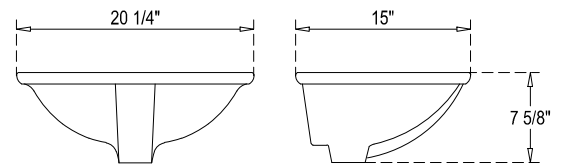

SPECIFICATIONS

Handle A:
Overall length : 5"5/8"(144mm)
center to center : 5"(128mm)

Handle B:
Overall length : 4 3/8"(112mm)
center to center : 3 3/4"(96mm)