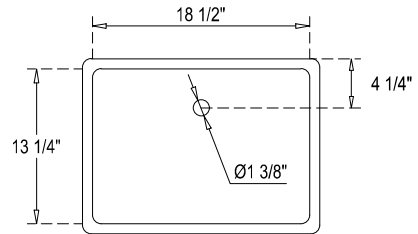

SPECIFICATIONS

Handle A:
Overall length : 5"5/8"(144mm)
center to center : 5"(128mm)

Handle B:
Overall length : 4 3/8"(112mm)
center to center : 3 3/4"(96mm)