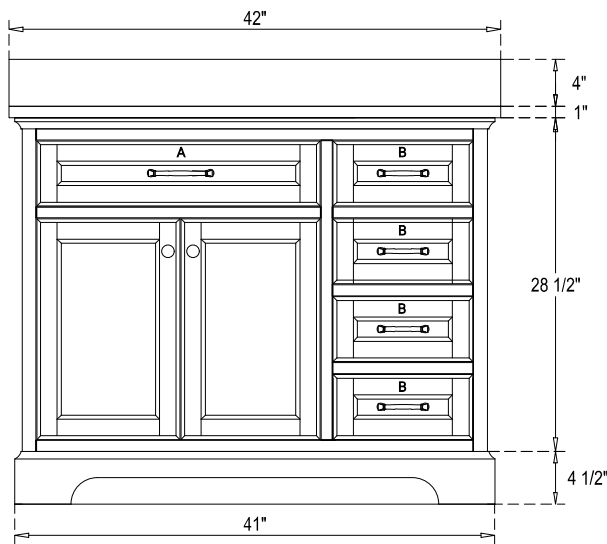

SPECIFICATIONS

Handle A:
Overall length : 5"5/8"(144mm)
center to center : 5"(128mm)

Handle B:
Overall length : 4 3/8"(112mm)
center to center : 3 3/4"(96mm)