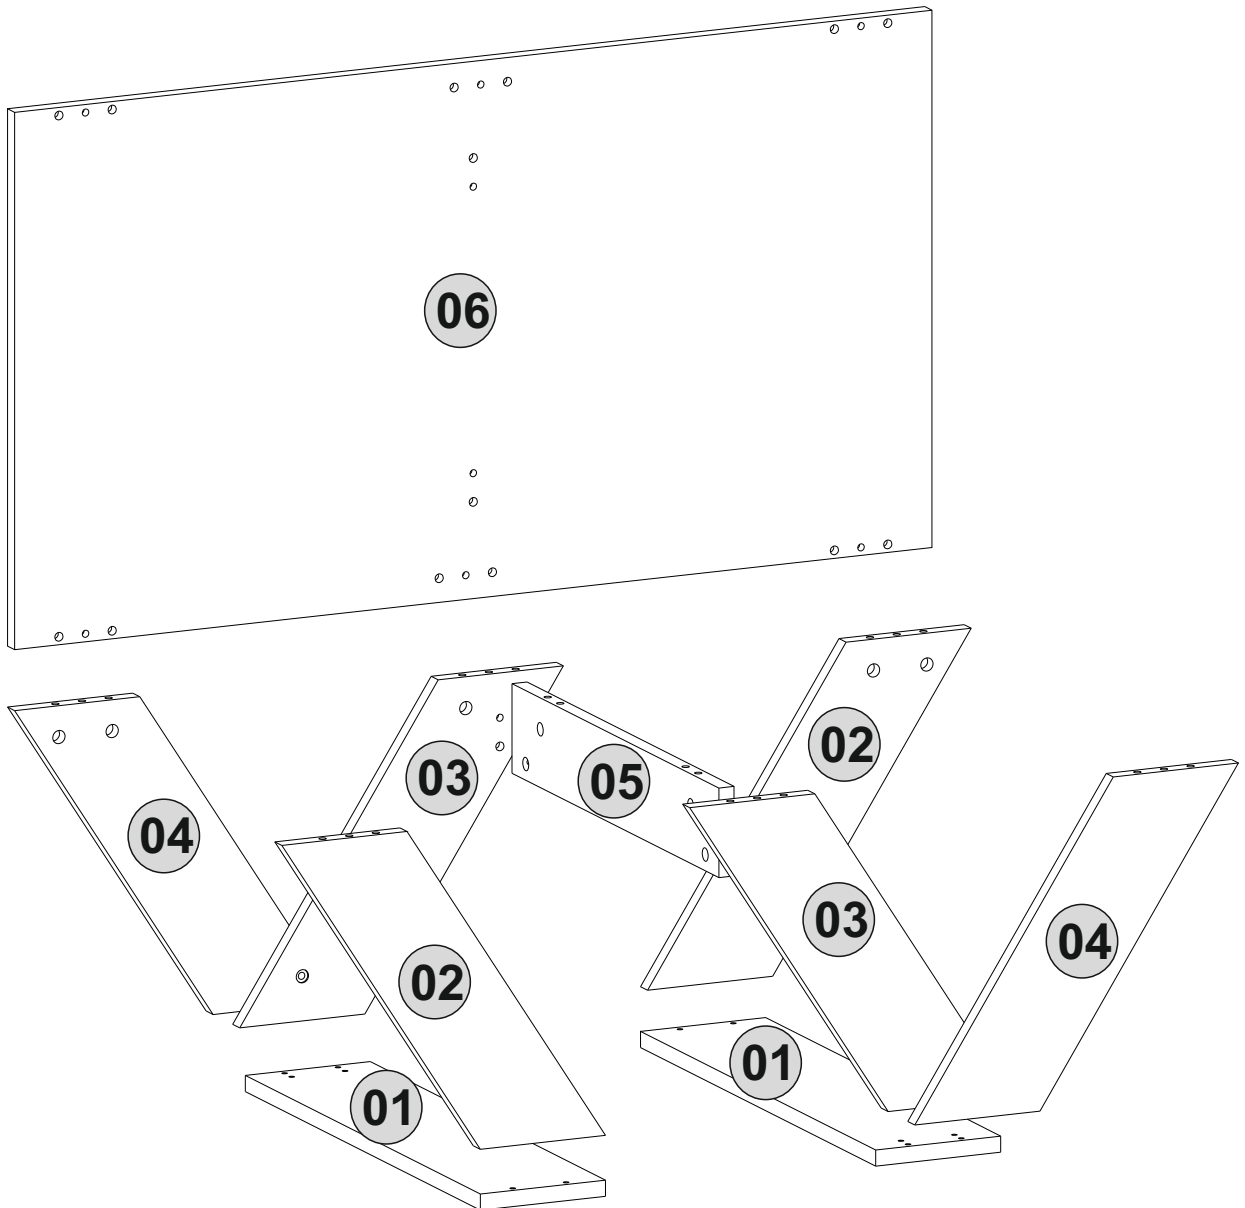

PARÇA TANILAMA / GENERAL VIEW