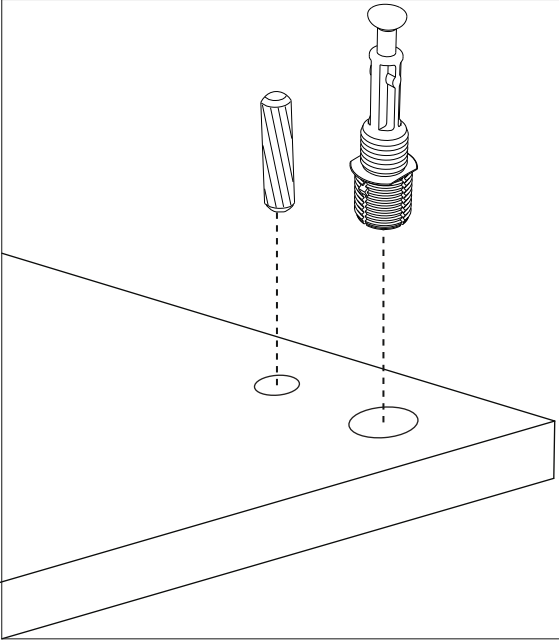

A23

A04

ATTENTION !!

Minifix is the main connection material used in Decortie products. Before starting assembly, please check the drawings below.

A22

Bu modül iki kişi tarafından kurulmalıdır.
This module should be assembled by two people.