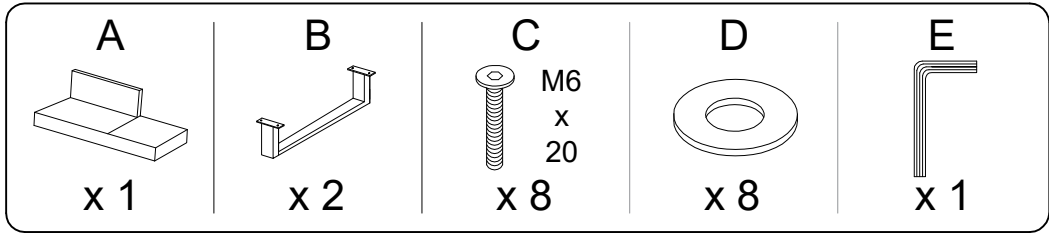

Warning icons and assembly instructions:

- Top-left: An icon of an L-shaped corner bracket in a circle, next to a crossed-out power drill icon, with a warning triangle above.
- Top-right: A clock icon with the text "40'" below it.
- Bottom-left: An icon of a rectangular block on a textured surface in a circle, next to a crossed-out icon of a block being lifted, with a warning triangle above.
- Bottom-right: A person icon with the text "2" below it.

A

1

2

!

B

1

2

3

H

x 1

C

1

2