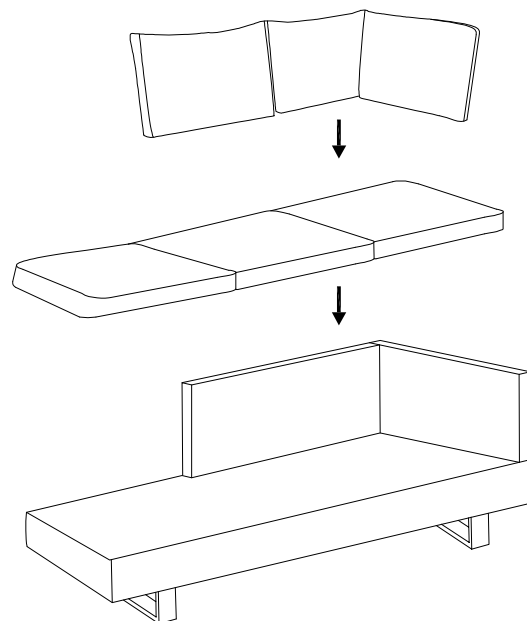

Warning icons and assembly instructions:

- Top-left: An icon of an L-shaped corner bracket in a circle, next to a crossed-out power drill icon, with a warning triangle above.
- Top-right: A clock icon with the text "40'" below it.
- Bottom-left: An icon of a rectangular block on a textured surface in a circle, next to a crossed-out icon of a block being lifted, with a warning triangle above.
- Bottom-right: A person icon with the text "2" below it.

A

1

2

!

B

1

2

3

H

x 1

C

1

2