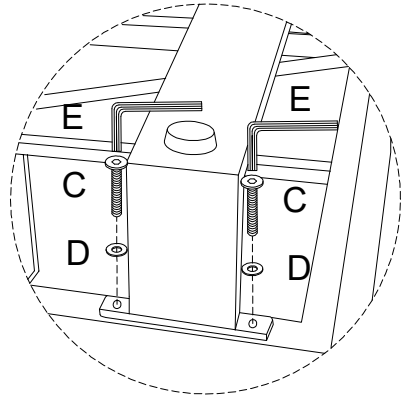

Warning icons and assembly instructions:

- Top-left: An icon of an L-shaped corner bracket in a circle, next to a crossed-out power drill icon, with a warning triangle above.
- Top-right: A clock icon with the text "40'" below it.
- Bottom-left: An icon of a rectangular block on a textured surface in a circle, next to a crossed-out icon of a block being lifted, with a warning triangle above.
- Bottom-right: A person icon with the text "2" below it.

H

x 1

C

1

2