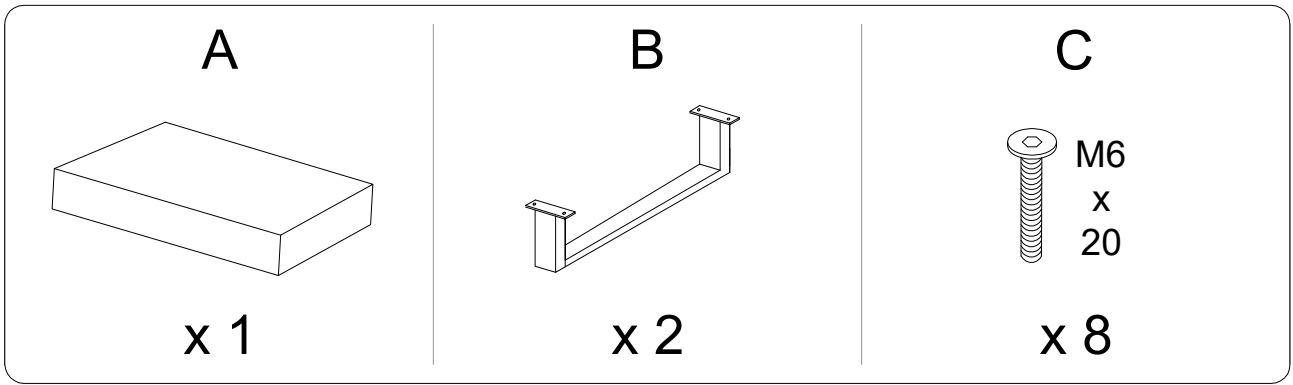

Warning icons and assembly instructions:

- Top-left: An icon of an L-shaped corner bracket in a circle, next to a crossed-out power drill icon, with a warning triangle above.
- Top-right: A clock icon with the text "40'" below it.
- Bottom-left: An icon of a rectangular block on a textured surface in a circle, next to a crossed-out icon of a block being lifted, with a warning triangle above.
- Bottom-right: A person icon with the text "2" below it.

H

x 1

C

1

2