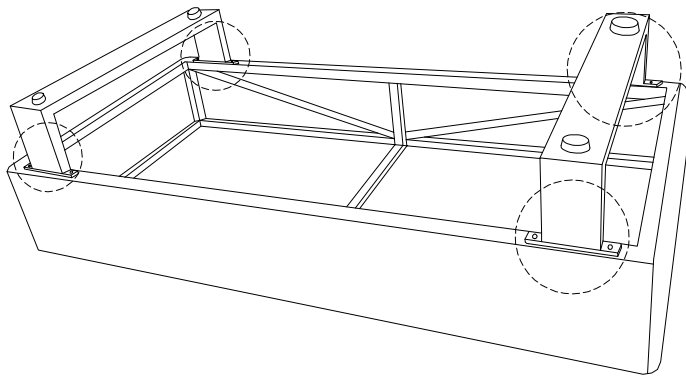

Warning icons and assembly instructions:

- Top-left: An icon of an L-shaped corner bracket in a circle, next to a crossed-out power drill icon, with a warning triangle above.
- Top-right: A clock icon with the text "40'" below it.
- Bottom-left: An icon of a rectangular block on a textured surface in a circle, next to a crossed-out icon of a block being lifted, with a warning triangle above.
- Bottom-right: A person icon with the text "2" below it.

H

x 1

C

1

2