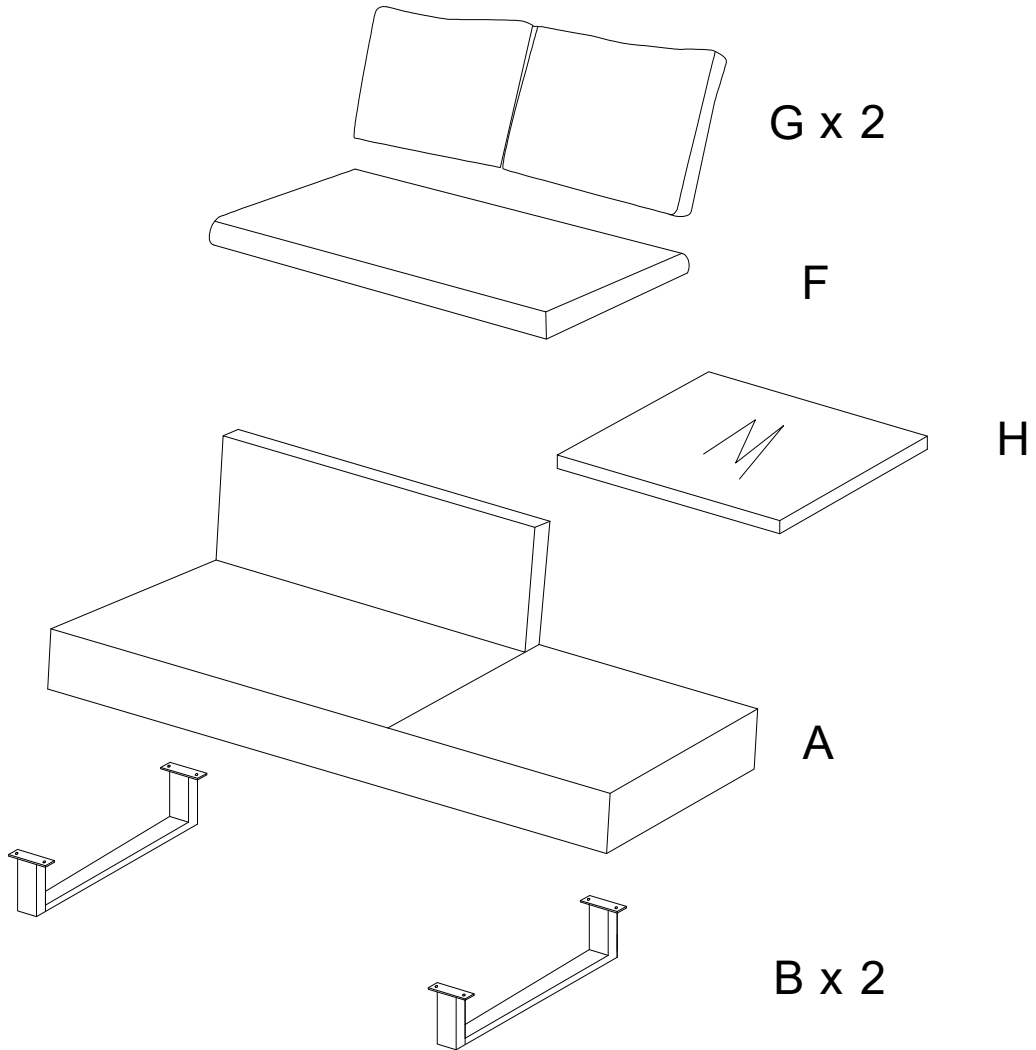

Warning icons and assembly instructions:

- Top-left: An icon of an L-shaped corner bracket in a circle, next to a crossed-out power drill icon, with a warning triangle above.
- Top-right: A clock icon with the text "40'" below it.
- Bottom-left: An icon of a rectangular block on a textured surface in a circle, next to a crossed-out icon of a block being lifted, with a warning triangle above.
- Bottom-right: A person icon with the text "2" below it.

A

1

2

!

B

1

2

3

H

x 1

C

1

2