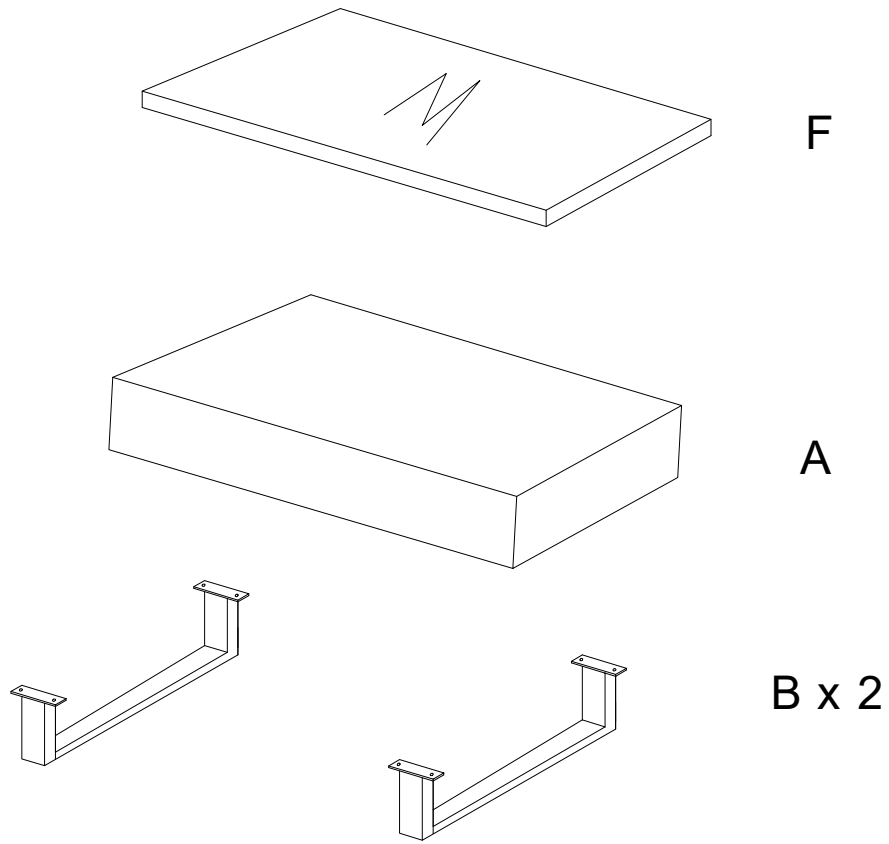

Warning icons and assembly instructions:

- Top-left: An icon of an L-shaped corner bracket in a circle, next to a crossed-out power drill icon, with a warning triangle above.
- Top-right: A clock icon with the text "40'" below it.
- Bottom-left: An icon of a rectangular block on a textured surface in a circle, next to a crossed-out icon of a block being lifted, with a warning triangle above.
- Bottom-right: A person icon with the text "2" below it.

H

x 1

C

1

2