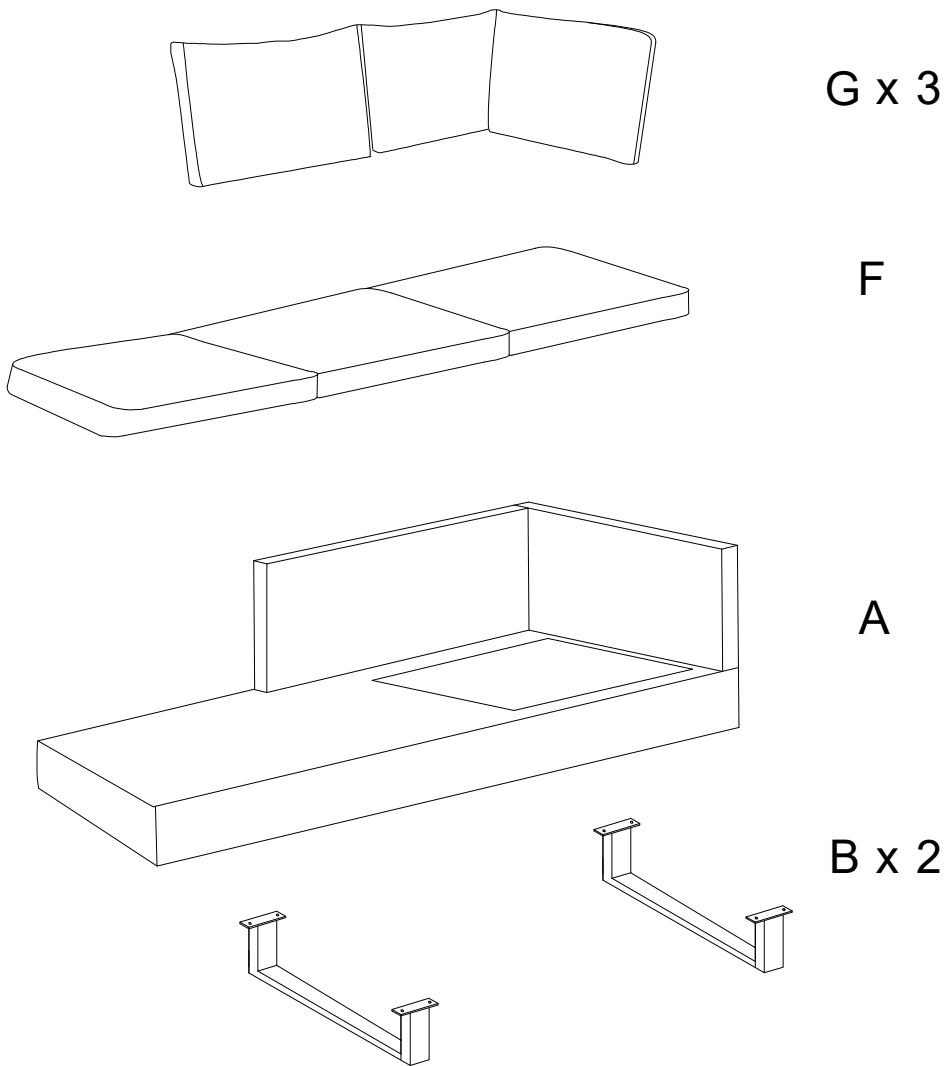

Warning icons and assembly instructions:

- Top-left: An icon of an L-shaped corner bracket in a circle, next to a crossed-out power drill icon, with a warning triangle above.
- Top-right: A clock icon with the text "40'" below it.
- Bottom-left: An icon of a rectangular block on a textured surface in a circle, next to a crossed-out icon of a block being lifted, with a warning triangle above.
- Bottom-right: A person icon with the text "2" below it.

A

1

2

!

B

1

2

3

H

x 1

C

1

2