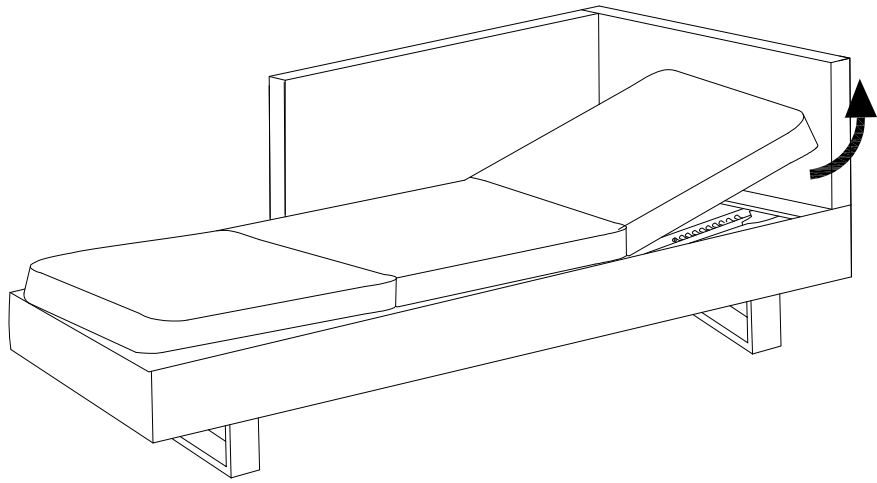

Warning icons and assembly instructions:

- Top-left: An icon of an L-shaped corner bracket in a circle, next to a crossed-out power drill icon, with a warning triangle above.
- Top-right: A clock icon with the text "40'" below it.
- Bottom-left: An icon of a rectangular block on a textured surface in a circle, next to a crossed-out icon of a block being lifted, with a warning triangle above.
- Bottom-right: A person icon with the text "2" below it.

A

1

2

!

B

1

2

3

H

x 1

C

1

2