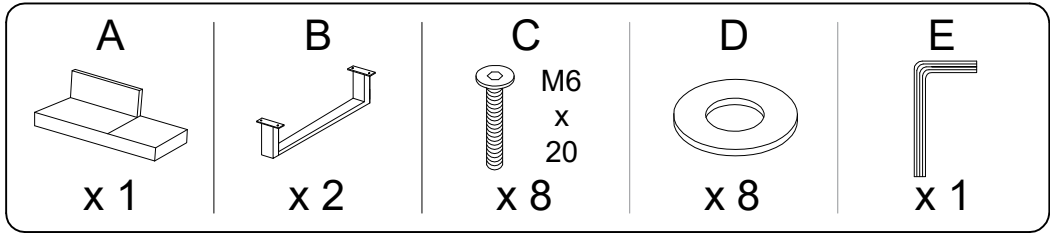

Warning icons and assembly instructions:

- Top-left: An icon of an L-shaped corner bracket in a circle, next to a crossed-out power drill icon, with a warning triangle above.
- Top-right: A clock icon with the text "40'" below it.
- Bottom-left: An icon of a rectangular block on a textured surface in a circle, next to a crossed-out icon of a block being lifted, with a warning triangle above.
- Bottom-right: A person icon with the text "2" below it.

H

x 1

C

1

2