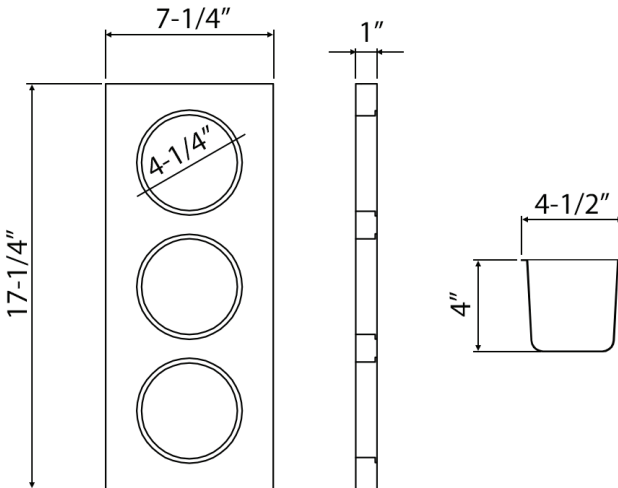

Purpose:

- Helps keep your prep area or serving space neat and convenient.
- Great for serving dips and toppings during gatherings.