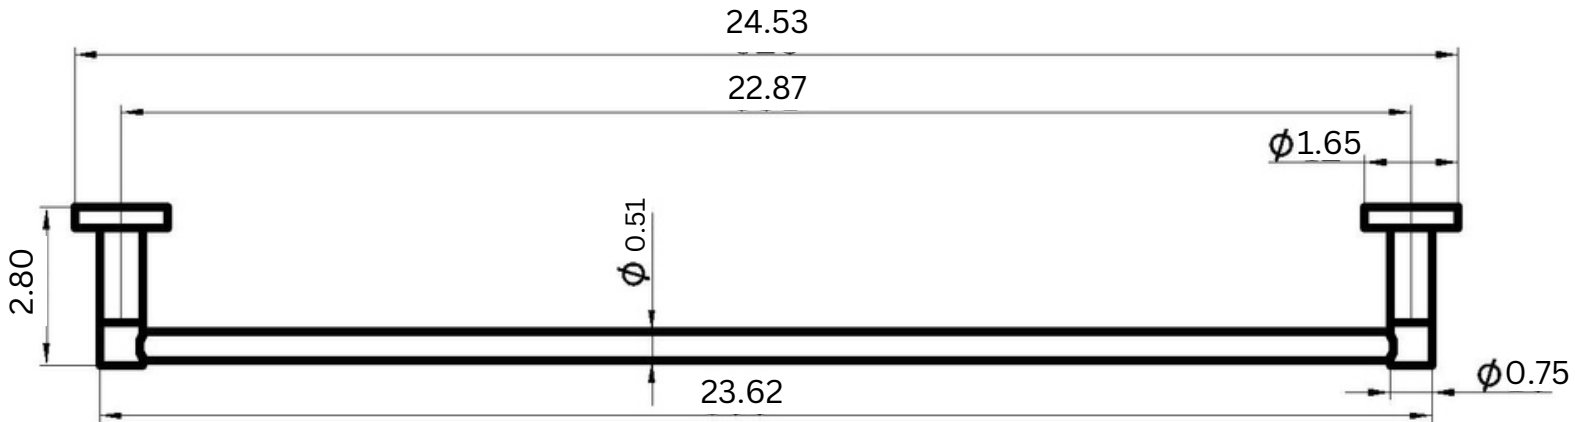

Dimensions

(Measurements in inches)

24" Towel Bar

18" Towel Bar

Series	Model No.	Finish
Florence	FL9302	Matte Black

Features

- ▶ Made of brass
- ▶ Includes installation hardware
- ▶ Matching accessories available by series
- ▶ Concealed disc mounting system
- ▶ Rust, tarnish resistant
- ▶ No assembly required

Dimensions

(Measurements in inches)

Toilet Paper Holder

Vertical Toilet Paper Holder (FL9333)

Same Dimensions as
Above

Set Screw Concealed on Bottom

Series	Model No.	Finish
Florence	FL9304	Matte Black
Florence	FL9324	Matte Black

Dimensions

(Measurements in inches)

Robe Hook

Double Robe Hook