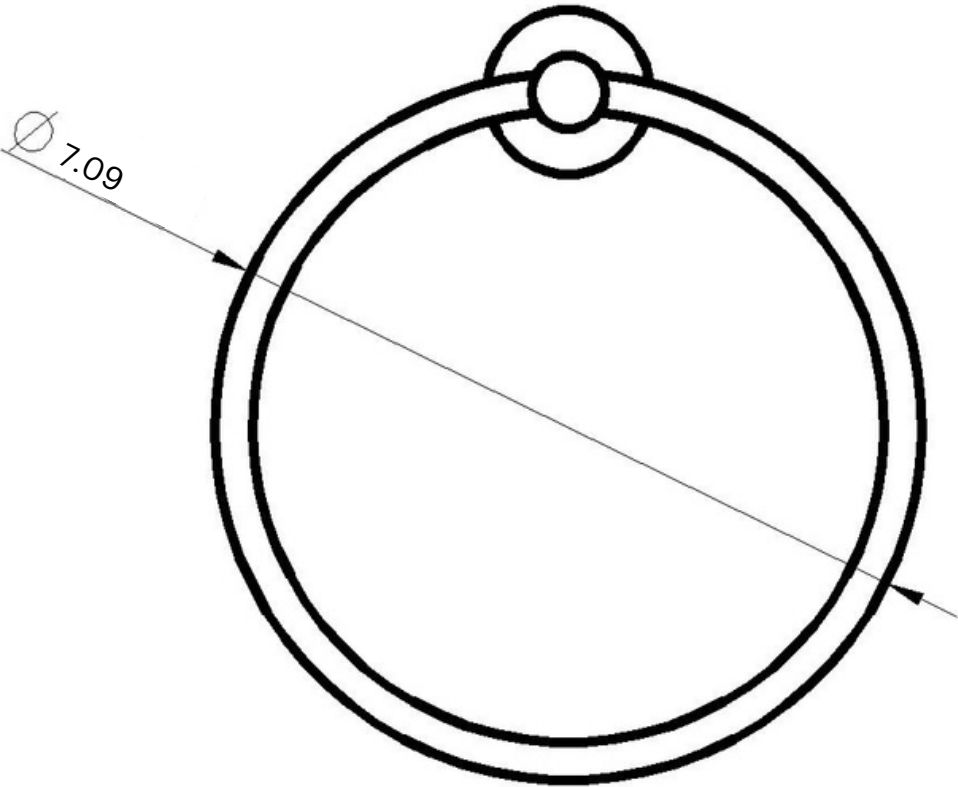

Dimensions

(Measurements in inches)

Towel Ring