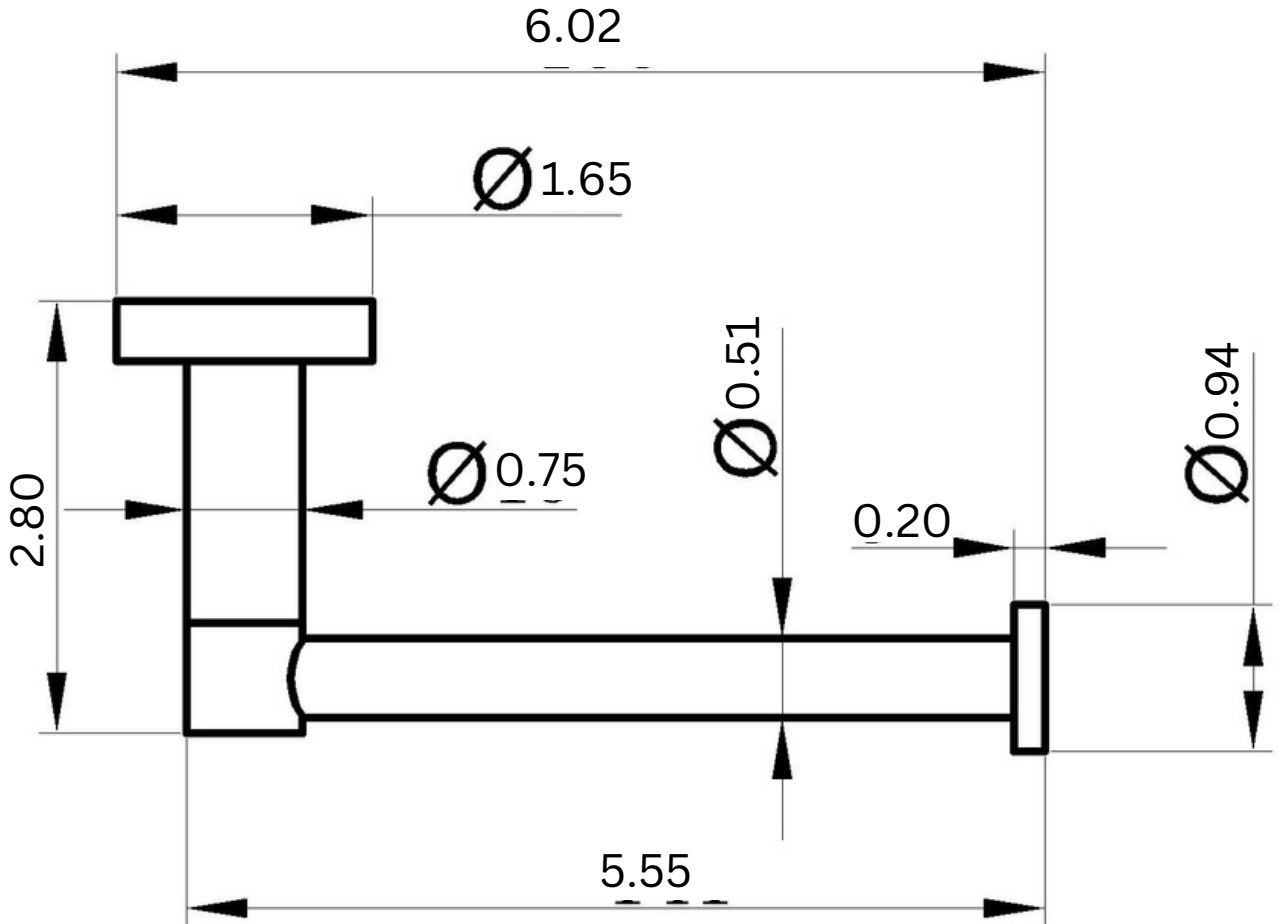

Dimensions

(Measurements in inches)

Toilet Paper Holder

Vertical Toilet Paper Holder (FL9333)

Same Dimensions as
Above

Set Screw Concealed on Bottom

Series	Model No.	Finish
Florence	FL9304	Matte Black
Florence	FL9324	Matte Black

Dimensions

(Measurements in inches)

Robe Hook

Double Robe Hook