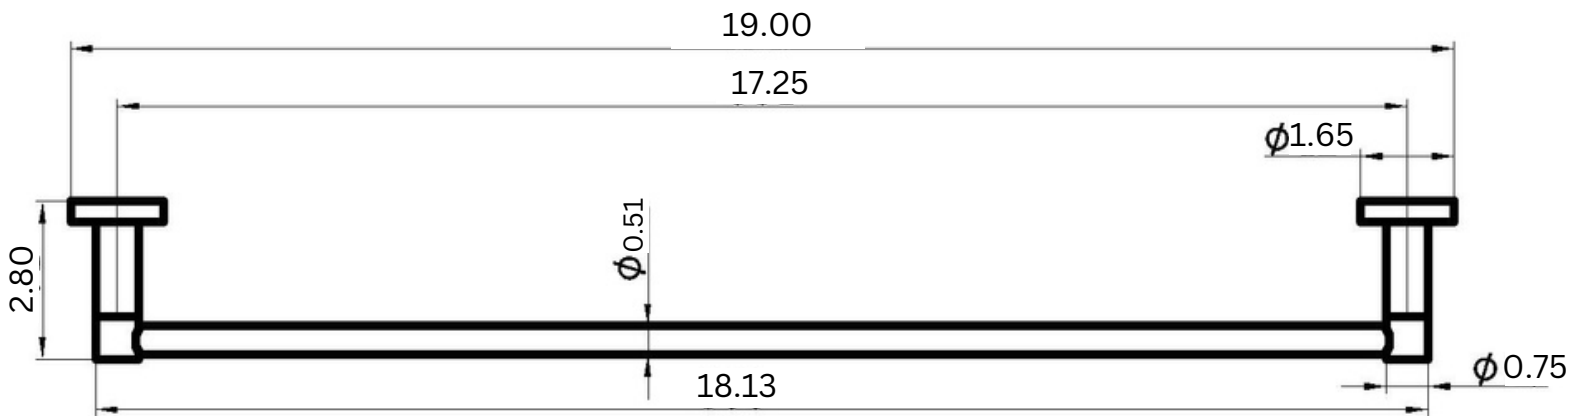

Dimensions

(Measurements in inches)

24" Towel Bar

18" Towel Bar

Series	Model No.	Finish
Florence	FL9302	Matte Black

Features

- ▶ Made of brass
- ▶ Includes installation hardware
- ▶ Matching accessories available by series
- ▶ Concealed disc mounting system
- ▶ Rust, tarnish resistant
- ▶ No assembly required

Dimensions

(Measurements in inches)

Toilet Paper Holder

Vertical Toilet Paper Holder (FL9333)

Same Dimensions as
Above

Set Screw Concealed on Bottom

Series	Model No.	Finish
Florence	FL9304	Matte Black
Florence	FL9324	Matte Black

Dimensions

(Measurements in inches)

Robe Hook

Double Robe Hook