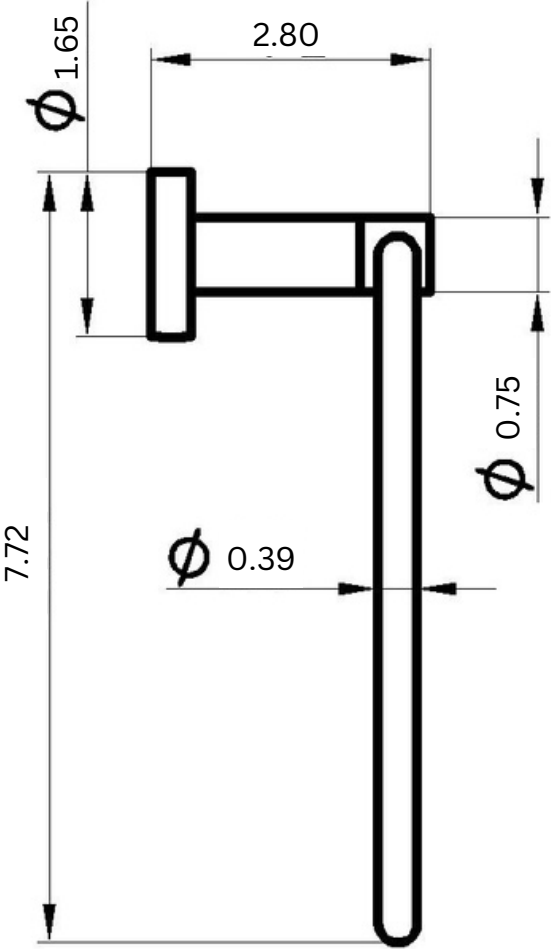

Dimensions

(Measurements in inches)

Towel Ring