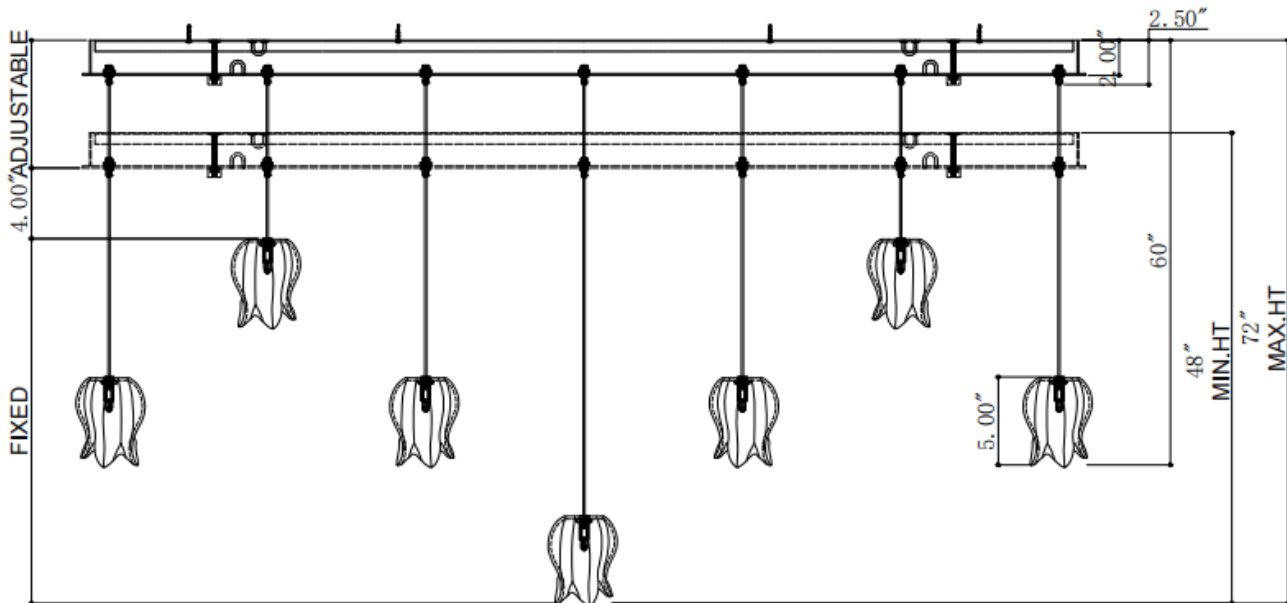

ITEM: 9000-1410

Overall Dimensions

Height: 48"

Width: 57"

Depth: 5.25"

CANOPY DETAIL

TOP VIEW

FRONT VIEW