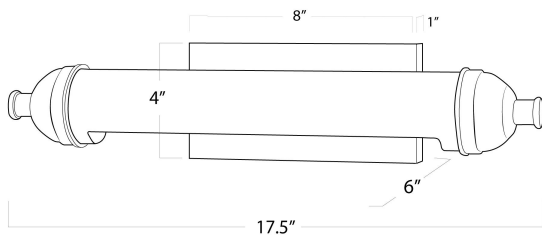

REGINA ANDREW

DETROIT

SPECIFICATION SHEET

Devon Picture Light Small (Natural Brass)
15-1174NB

HEIGHT	4
WIDTH	17.5
DEPTH	6
SHADE DIMS	N/A
SHADE COLOR	N/A
BULB QTY	2
BULB TYPE	T Type Medium Base (E26)
SOCKET	E26 Keyless. Switch on Cord
WATTAGE	25 Watt Max
WIRING TYPE	Hard Wire or Pinup
BACKPLATE	8 x 4 x 1
JUNCTION BOX	2 in from top, 2 in from bottom, 8.75 in from side
MATERIAL	Steel
FINISH	N/A
NOTES	N/A
FREIGHT ONLY	No