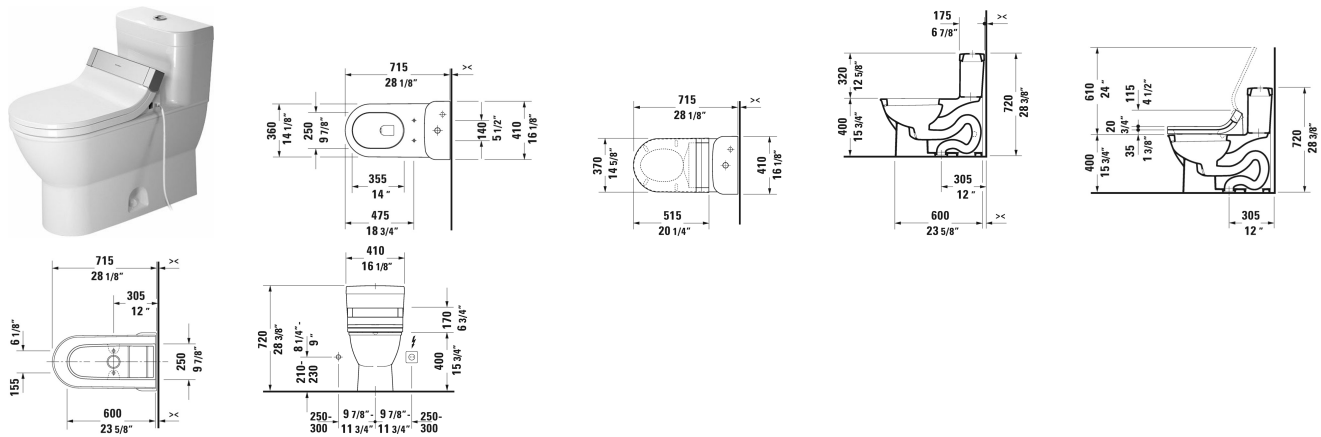

**Darling New Toilet kit # D2102000**

**< 15 3/4" Inch >**

Toilet kit	Dimension	Weight	Order number
One-Piece toilet & SensoWash® Starck shower-toilet seat			
<b>Colors</b>			
00 White			
<b>Variant</b>			
	15 3/4" x 28 1/8" Inch	119.1 lb	D2102000
<b>Suitable products</b>			
SensoWash® Starck shower-toilet seat for Starck 2, Starck 3 and Darling New* Rear-, Lady- and Comfortwash, individual adjustment of water-, air- and seat surface temperature as well as nozzle position and jet strength, power actuated lid and seat, night light, 2 individually programmable user profiles, remote control included, self-cleaning wand, on / off-button, Quick release: easy seat unit removal and attachment, 14 5/8" x 20 1/4" Inch	14 5/8" x 20 1/4" Inch		610000
One-Piece toilet back-to-wall, syphonic, 12" rough-in, with single flush piston valve, top flush, suitable for SensoWash Starck, vertical outlet, cUPC® listed*, 1.28 gpf, 15 3/4" x 28 1/8" Inch	15 3/4" x 28 1/8" Inch		212301

All drawings contain the necessary measurements which are subject to standard tolerances. They are stated in inch & mm and are non-binding. Exact measurements, in particular for customized installation scenarios, can only be taken from the finished ceramic piece.