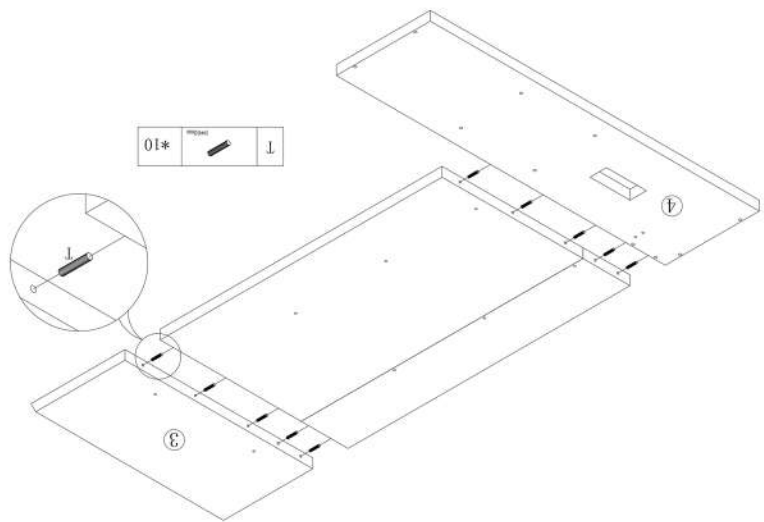

Parts List

QR code for product installation video

NO.	Drawing	Dimension	QTY
1		1200*200*40mm	*1
2		1200*600*40mm	*1
3		1400*800*40mm	*1
4		1400*400*40mm	*1
5		736*700*40mm	*1
6		1413*400*30mm	*1
7		1400*400*15mm	*1
8		615*398*15mm	*1
9		615*380*15mm	*1
10		615*380*15mm	*1
11		615*398*15mm	*1
12		615*164*15mm	*1
13		615*80*15mm	*1
14		465*459*15mm	*1
15		465*150*15mm	*1

NO.	Drawing	Dimension	QTY
16		433*362*15mm	*1
17		297*362*15mm	*1
18		1340*80*15mm	*1
19		1340*80*15mm	*1
20		310*80*15mm	*3
21		350*96*15mm	*1
22		350*96*15mm	*1
23		380*96*15mm	*1
24		390*344*4mm	*1
25		614*312*4mm	*2
26		309*312*4mm	*2
27		445*312*4mm	*2
28		1384*40*20mm	*2
29		400*40*20mm	*1

Hardware Fitting

NO.	Drawing	QTY
A		*50
B		*50
C		*4
D		*1
E		*4
F		*70
G		*24
H		*24
I		*8
J		*2
K		*1

NO.	Drawing	QTY
L		*1
M		*1
N		8
O		8
P		*2
Q		*1
R		*2
S		*4
T		*14
U		*2
V		*3
W		*1

H		*24
G		*24

Cam Coupling Using Methods

You should feel a click when the camlock is locked in place. The joint is now secure.

S	 4x12mm	*2
R		*1
F	 3.5x14mm	*4

17

12