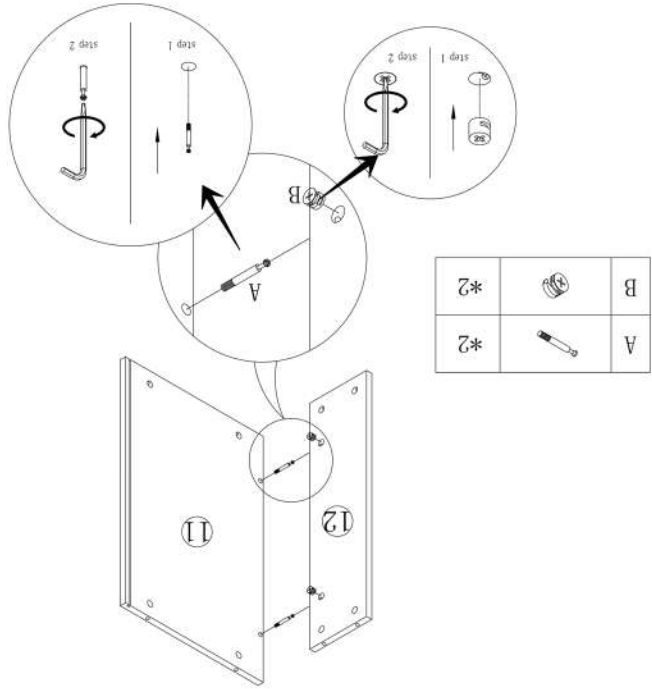

Parts List

QR code for product installation video

NO.	Drawing	Dimension	QTY
1		1200*200*40mm	*1
2		1200*600*40mm	*1
3		1400*800*40mm	*1
4		1400*400*40mm	*1
5		736*700*40mm	*1
6		1413*400*30mm	*1
7		1400*400*15mm	*1
8		615*398*15mm	*1
9		615*380*15mm	*1
10		615*380*15mm	*1
11		615*398*15mm	*1
12		615*164*15mm	*1
13		615*80*15mm	*1
14		465*459*15mm	*1
15		465*150*15mm	*1

NO.	Drawing	Dimension	QTY
16		433*362*15mm	*1
17		297*362*15mm	*1
18		1340*80*15mm	*1
19		1340*80*15mm	*1
20		310*80*15mm	*3
21		350*96*15mm	*1
22		350*96*15mm	*1
23		380*96*15mm	*1
24		390*344*4mm	*1
25		614*312*4mm	*2
26		309*312*4mm	*2
27		445*312*4mm	*2
28		1384*40*20mm	*2
29		400*40*20mm	*1

Hardware Fitting

NO.	Drawing	QTY
A		*50
B		*50
C		*4
D		*1
E		*4
F		*70
G		*24
H		*24
I		*8
J		*2
K		*1

NO.	Drawing	QTY
L		*1
M		*1
N		8
O		8
P		*2
Q		*1
R		*2
S		*4
T		*14
U		*2
V		*3
W		*1

H		*24
G		*24

Cam Coupling Using Methods

You should feel a click when the camlock is locked in place. The joint is now secure.

S	 4x12mm	*2
R		*1
F	 3.5x14mm	*4

17

12