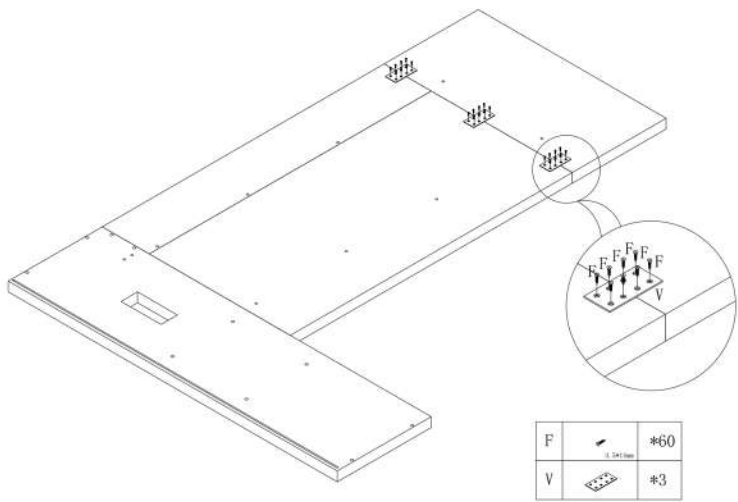

Parts List

QR code for product installation video

NO.	Drawing	Dimension	QTY
1		1200*200*40mm	*1
2		1200*600*40mm	*1
3		1400*800*40mm	*1
4		1400*400*40mm	*1
5		736*700*40mm	*1
6		1413*400*30mm	*1
7		1400*400*15mm	*1
8		615*398*15mm	*1
9		615*380*15mm	*1
10		615*380*15mm	*1
11		615*398*15mm	*1
12		615*164*15mm	*1
13		615*80*15mm	*1
14		465*459*15mm	*1
15		465*150*15mm	*1

NO.	Drawing	Dimension	QTY
16		433*362*15mm	*1
17		297*362*15mm	*1
18		1340*80*15mm	*1
19		1340*80*15mm	*1
20		310*80*15mm	*3
21		350*96*15mm	*1
22		350*96*15mm	*1
23		380*96*15mm	*1
24		390*344*4mm	*1
25		614*312*4mm	*2
26		309*312*4mm	*2
27		445*312*4mm	*2
28		1384*40*20mm	*2
29		400*40*20mm	*1

Hardware Fitting

NO.	Drawing	QTY
A		*50
B		*50
C		*4
D		*1
E		*4
F		*70
G		*24
H		*24
I		*8
J		*2
K		*1

NO.	Drawing	QTY
L		*1
M		*1
N		8
O		8
P		*2
Q		*1
R		*2
S		*4
T		*14
U		*2
V		*3
W		*1

H		*24
G		*24

Cam Coupling Using Methods

You should feel a click when the camlock is locked in place. The joint is now secure.

S	 4x12mm	*2
R		*1
F	 3.5x14mm	*4

17

12