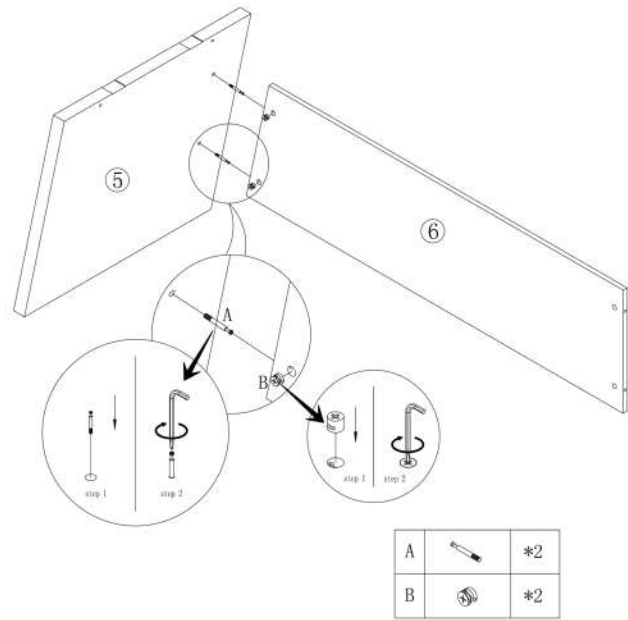

Parts List

QR code for product installation video

NO.	Drawing	Dimension	QTY
1		1200*200*40mm	*1
2		1200*600*40mm	*1
3		1400*800*40mm	*1
4		1400*400*40mm	*1
5		736*700*40mm	*1
6		1413*400*30mm	*1
7		1400*400*15mm	*1
8		615*398*15mm	*1
9		615*380*15mm	*1
10		615*380*15mm	*1
11		615*398*15mm	*1
12		615*164*15mm	*1
13		615*80*15mm	*1
14		465*459*15mm	*1
15		465*150*15mm	*1

NO.	Drawing	Dimension	QTY
16		433*362*15mm	*1
17		297*362*15mm	*1
18		1340*80*15mm	*1
19		1340*80*15mm	*1
20		310*80*15mm	*3
21		350*96*15mm	*1
22		350*96*15mm	*1
23		380*96*15mm	*1
24		390*344*4mm	*1
25		614*312*4mm	*2
26		309*312*4mm	*2
27		445*312*4mm	*2
28		1384*40*20mm	*2
29		400*40*20mm	*1

Hardware Fitting

NO.	Drawing	QTY
A		*50
B		*50
C		*4
D		*1
E		*4
F		*70
G		*24
H		*24
I		*8
J		*2
K		*1

NO.	Drawing	QTY
L		*1
M		*1
N		8
O		8
P		*2
Q		*1
R		*2
S		*4
T		*14
U		*2
V		*3
W		*1

H		*24
G		*24

Cam Coupling Using Methods

You should feel a click when the camlock is locked in place. The joint is now secure.

S	 4x12mm	*2
R		*1
F	 3.5x14mm	*4

17

12