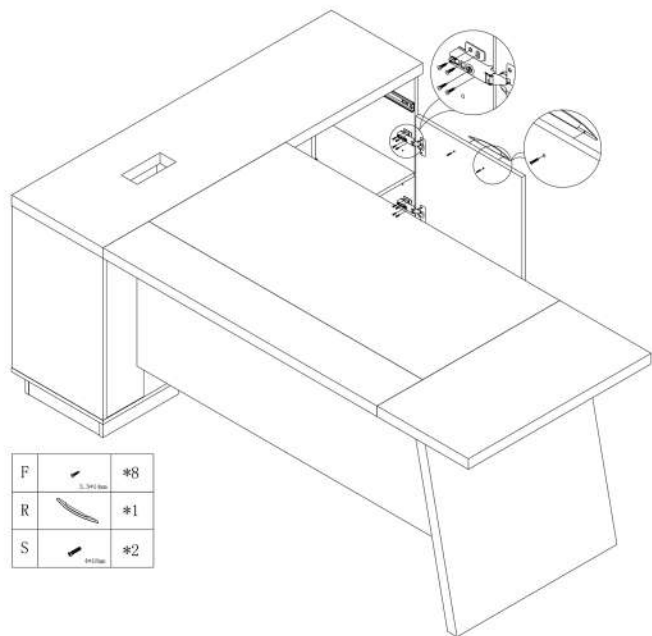

Parts List

QR code for product installation video

NO.	Drawing	Dimension	QTY
1		1200*200*40mm	*1
2		1200*600*40mm	*1
3		1400*800*40mm	*1
4		1400*400*40mm	*1
5		736*700*40mm	*1
6		1413*400*30mm	*1
7		1400*400*15mm	*1
8		615*398*15mm	*1
9		615*380*15mm	*1
10		615*380*15mm	*1
11		615*398*15mm	*1
12		615*164*15mm	*1
13		615*80*15mm	*1
14		465*459*15mm	*1
15		465*150*15mm	*1

NO.	Drawing	Dimension	QTY
16		433*362*15mm	*1
17		297*362*15mm	*1
18		1340*80*15mm	*1
19		1340*80*15mm	*1
20		310*80*15mm	*3
21		350*96*15mm	*1
22		350*96*15mm	*1
23		380*96*15mm	*1
24		390*344*4mm	*1
25		614*312*4mm	*2
26		309*312*4mm	*2
27		445*312*4mm	*2
28		1384*40*20mm	*2
29		400*40*20mm	*1

Hardware Fitting

NO.	Drawing	QTY
A		*50
B		*50
C		*4
D		*1
E		*4
F		*70
G		*24
H		*24
I		*8
J		*2
K		*1

NO.	Drawing	QTY
L		*1
M		*1
N		8
O		8
P		*2
Q		*1
R		*2
S		*4
T		*14
U		*2
V		*3
W		*1

H		*24
G		*24

Cam Coupling Using Methods

You should feel a click when the camlock is locked in place. The joint is now secure.

S	 4x12mm	*2
R		*1
F	 3.5x14mm	*4

17

12