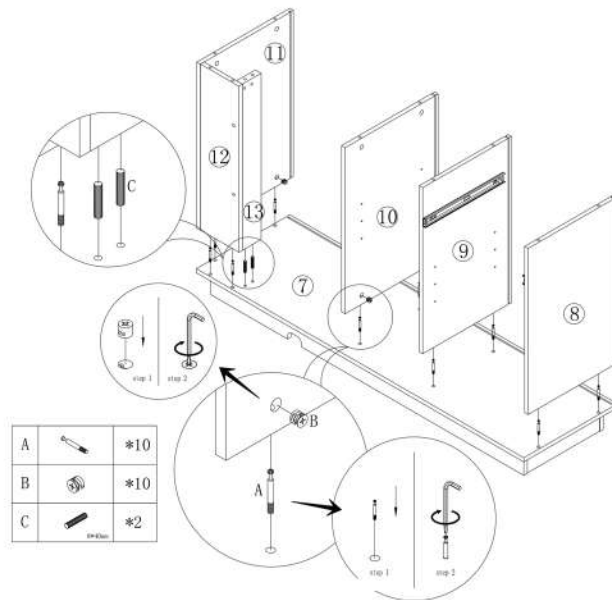

Parts List

QR code for product installation video

NO.	Drawing	Dimension	QTY
1		1200*200*40mm	*1
2		1200*600*40mm	*1
3		1400*800*40mm	*1
4		1400*400*40mm	*1
5		736*700*40mm	*1
6		1413*400*30mm	*1
7		1400*400*15mm	*1
8		615*398*15mm	*1
9		615*380*15mm	*1
10		615*380*15mm	*1
11		615*398*15mm	*1
12		615*164*15mm	*1
13		615*80*15mm	*1
14		465*459*15mm	*1
15		465*150*15mm	*1

NO.	Drawing	Dimension	QTY
16		433*362*15mm	*1
17		297*362*15mm	*1
18		1340*80*15mm	*1
19		1340*80*15mm	*1
20		310*80*15mm	*3
21		350*96*15mm	*1
22		350*96*15mm	*1
23		380*96*15mm	*1
24		390*344*4mm	*1
25		614*312*4mm	*2
26		309*312*4mm	*2
27		445*312*4mm	*2
28		1384*40*20mm	*2
29		400*40*20mm	*1

Hardware Fitting

NO.	Drawing	QTY
A		*50
B		*50
C		*4
D		*1
E		*4
F		*70
G		*24
H		*24
I		*8
J		*2
K		*1

NO.	Drawing	QTY
L		*1
M		*1
N		8
O		8
P		*2
Q		*1
R		*2
S		*4
T		*14
U		*2
V		*3
W		*1

H		*24
G		*24

Cam Coupling Using Methods

You should feel a click when the camlock is locked in place. The joint is now secure.

S	 4x12mm	*2
R		*1
F	 3.5x14mm	*4

17

12