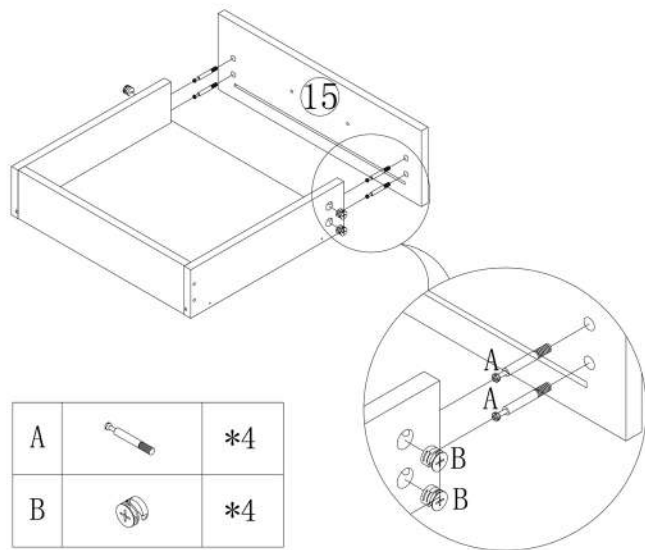

Parts List

QR code for product installation video

NO.	Drawing	Dimension	QTY
1		1200*200*40mm	*1
2		1200*600*40mm	*1
3		1400*800*40mm	*1
4		1400*400*40mm	*1
5		736*700*40mm	*1
6		1413*400*30mm	*1
7		1400*400*15mm	*1
8		615*398*15mm	*1
9		615*380*15mm	*1
10		615*380*15mm	*1
11		615*398*15mm	*1
12		615*164*15mm	*1
13		615*80*15mm	*1
14		465*459*15mm	*1
15		465*150*15mm	*1

NO.	Drawing	Dimension	QTY
16		433*362*15mm	*1
17		297*362*15mm	*1
18		1340*80*15mm	*1
19		1340*80*15mm	*1
20		310*80*15mm	*3
21		350*96*15mm	*1
22		350*96*15mm	*1
23		380*96*15mm	*1
24		390*344*4mm	*1
25		614*312*4mm	*2
26		309*312*4mm	*2
27		445*312*4mm	*2
28		1384*40*20mm	*2
29		400*40*20mm	*1

Hardware Fitting

NO.	Drawing	QTY
A		*50
B		*50
C		*4
D		*1
E		*4
F		*70
G		*24
H		*24
I		*8
J		*2
K		*1

NO.	Drawing	QTY
L		*1
M		*1
N		8
O		8
P		*2
Q		*1
R		*2
S		*4
T		*14
U		*2
V		*3
W		*1

H		*24
G		*24

Cam Coupling Using Methods

You should feel a click when the camlock is locked in place. The joint is now secure.

S	 4x12mm	*2
R		*1
F	 3.5x14mm	*4

17

12