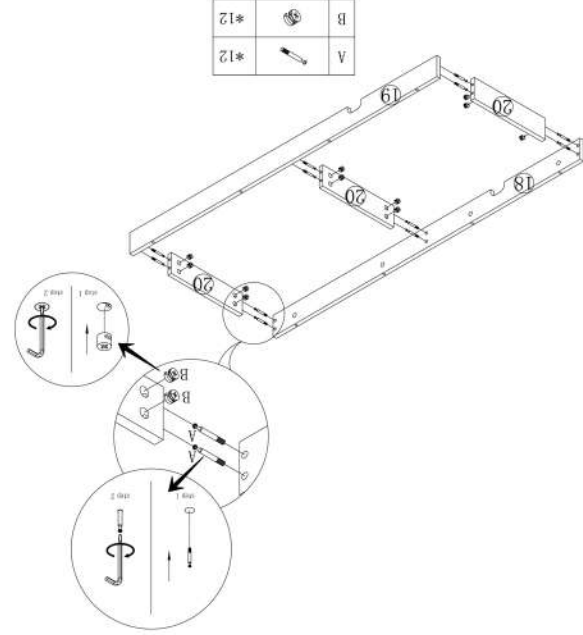

Parts List

QR code for product installation video

NO.	Drawing	Dimension	QTY
1		1200*200*40mm	*1
2		1200*600*40mm	*1
3		1400*800*40mm	*1
4		1400*400*40mm	*1
5		736*700*40mm	*1
6		1413*400*30mm	*1
7		1400*400*15mm	*1
8		615*398*15mm	*1
9		615*380*15mm	*1
10		615*380*15mm	*1
11		615*398*15mm	*1
12		615*164*15mm	*1
13		615*80*15mm	*1
14		465*459*15mm	*1
15		465*150*15mm	*1

NO.	Drawing	Dimension	QTY
16		433*362*15mm	*1
17		297*362*15mm	*1
18		1340*80*15mm	*1
19		1340*80*15mm	*1
20		310*80*15mm	*3
21		350*96*15mm	*1
22		350*96*15mm	*1
23		380*96*15mm	*1
24		390*344*4mm	*1
25		614*312*4mm	*2
26		309*312*4mm	*2
27		445*312*4mm	*2
28		1384*40*20mm	*2
29		400*40*20mm	*1

Hardware Fitting

NO.	Drawing	QTY
A		*50
B		*50
C		*4
D		*1
E		*4
F		*70
G		*24
H		*24
I		*8
J		*2
K		*1

NO.	Drawing	QTY
L		*1
M		*1
N		8
O		8
P		*2
Q		*1
R		*2
S		*4
T		*14
U		*2
V		*3
W		*1

H		*24
G		*24

Cam Coupling Using Methods

You should feel a click when the camlock is locked in place. The joint is now secure.

S	 4x12mm	*2
R		*1
F	 3.5x14mm	*4

17

12