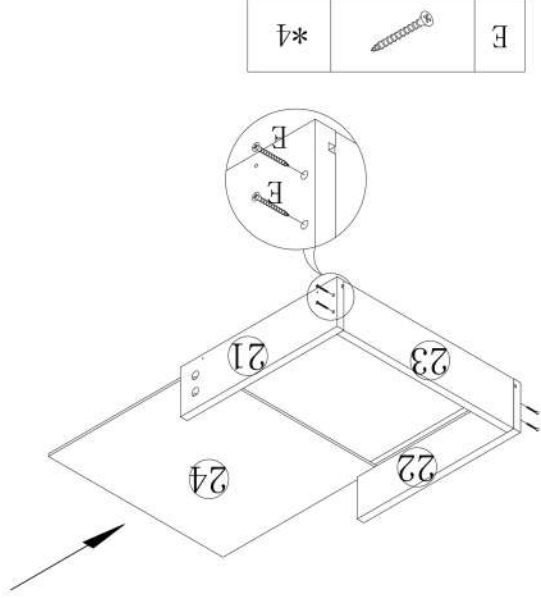

Parts List

QR code for product installation video

NO.	Drawing	Dimension	QTY
1		1200*200*40mm	*1
2		1200*600*40mm	*1
3		1400*800*40mm	*1
4		1400*400*40mm	*1
5		736*700*40mm	*1
6		1413*400*30mm	*1
7		1400*400*15mm	*1
8		615*398*15mm	*1
9		615*380*15mm	*1
10		615*380*15mm	*1
11		615*398*15mm	*1
12		615*164*15mm	*1
13		615*80*15mm	*1
14		465*459*15mm	*1
15		465*150*15mm	*1

NO.	Drawing	Dimension	QTY
16		433*362*15mm	*1
17		297*362*15mm	*1
18		1340*80*15mm	*1
19		1340*80*15mm	*1
20		310*80*15mm	*3
21		350*96*15mm	*1
22		350*96*15mm	*1
23		380*96*15mm	*1
24		390*344*4mm	*1
25		614*312*4mm	*2
26		309*312*4mm	*2
27		445*312*4mm	*2
28		1384*40*20mm	*2
29		400*40*20mm	*1

Hardware Fitting

NO.	Drawing	QTY
A		*50
B		*50
C		*4
D		*1
E		*4
F		*70
G		*24
H		*24
I		*8
J		*2
K		*1

NO.	Drawing	QTY
L		*1
M		*1
N		8
O		8
P		*2
Q		*1
R		*2
S		*4
T		*14
U		*2
V		*3
W		*1

H		*24
G		*24

Cam Coupling Using Methods

You should feel a click when the camlock is locked in place. The joint is now secure.

S	 4x12mm	*2
R		*1
F	 3.5x14mm	*4

17

12