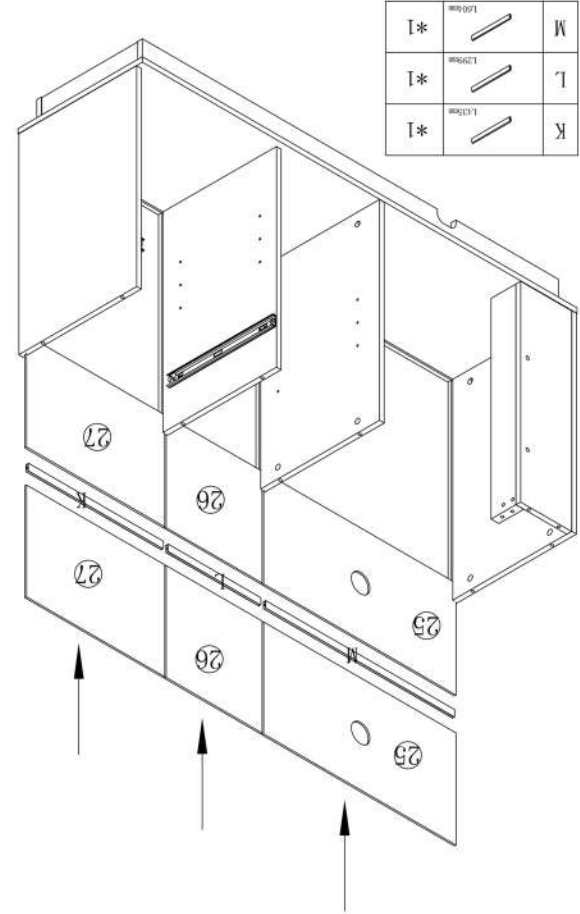

Parts List

QR code for product installation video

NO.	Drawing	Dimension	QTY
1		1200*200*40mm	*1
2		1200*600*40mm	*1
3		1400*800*40mm	*1
4		1400*400*40mm	*1
5		736*700*40mm	*1
6		1413*400*30mm	*1
7		1400*400*15mm	*1
8		615*398*15mm	*1
9		615*380*15mm	*1
10		615*380*15mm	*1
11		615*398*15mm	*1
12		615*164*15mm	*1
13		615*80*15mm	*1
14		465*459*15mm	*1
15		465*150*15mm	*1

NO.	Drawing	Dimension	QTY
16		433*362*15mm	*1
17		297*362*15mm	*1
18		1340*80*15mm	*1
19		1340*80*15mm	*1
20		310*80*15mm	*3
21		350*96*15mm	*1
22		350*96*15mm	*1
23		380*96*15mm	*1
24		390*344*4mm	*1
25		614*312*4mm	*2
26		309*312*4mm	*2
27		445*312*4mm	*2
28		1384*40*20mm	*2
29		400*40*20mm	*1

Hardware Fitting

NO.	Drawing	QTY
A		*50
B		*50
C		*4
D		*1
E		*4
F		*70
G		*24
H		*24
I		*8
J		*2
K		*1

NO.	Drawing	QTY
L		*1
M		*1
N		8
O		8
P		*2
Q		*1
R		*2
S		*4
T		*14
U		*2
V		*3
W		*1

H		*24
G		*24

Cam Coupling Using Methods

You should feel a click when the camlock is locked in place. The joint is now secure.

S	 4x12mm	*2
R		*1
F	 3.5x14mm	*4

17

12