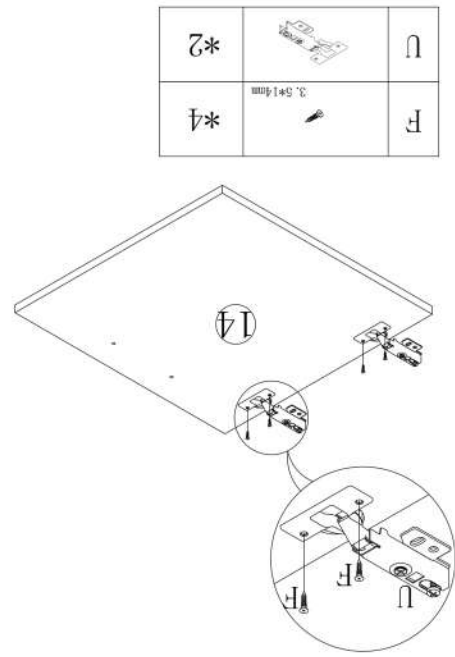

Parts List

QR code for product installation video

NO.	Drawing	Dimension	QTY
1		1200*200*40mm	*1
2		1200*600*40mm	*1
3		1400*800*40mm	*1
4		1400*400*40mm	*1
5		736*700*40mm	*1
6		1413*400*30mm	*1
7		1400*400*15mm	*1
8		615*398*15mm	*1
9		615*380*15mm	*1
10		615*380*15mm	*1
11		615*398*15mm	*1
12		615*164*15mm	*1
13		615*80*15mm	*1
14		465*459*15mm	*1
15		465*150*15mm	*1

NO.	Drawing	Dimension	QTY
16		433*362*15mm	*1
17		297*362*15mm	*1
18		1340*80*15mm	*1
19		1340*80*15mm	*1
20		310*80*15mm	*3
21		350*96*15mm	*1
22		350*96*15mm	*1
23		380*96*15mm	*1
24		390*344*4mm	*1
25		614*312*4mm	*2
26		309*312*4mm	*2
27		445*312*4mm	*2
28		1384*40*20mm	*2
29		400*40*20mm	*1

Hardware Fitting

NO.	Drawing	QTY
A		*50
B		*50
C		*4
D		*1
E		*4
F		*70
G		*24
H		*24
I		*8
J		*2
K		*1

NO.	Drawing	QTY
L		*1
M		*1
N		8
O		8
P		*2
Q		*1
R		*2
S		*4
T		*14
U		*2
V		*3
W		*1

H		*24
G		*24

Cam Coupling Using Methods

You should feel a click when the camlock is locked in place. The joint is now secure.

S	 4x12mm	*2
R		*1
F	 3.5x14mm	*4

17

12