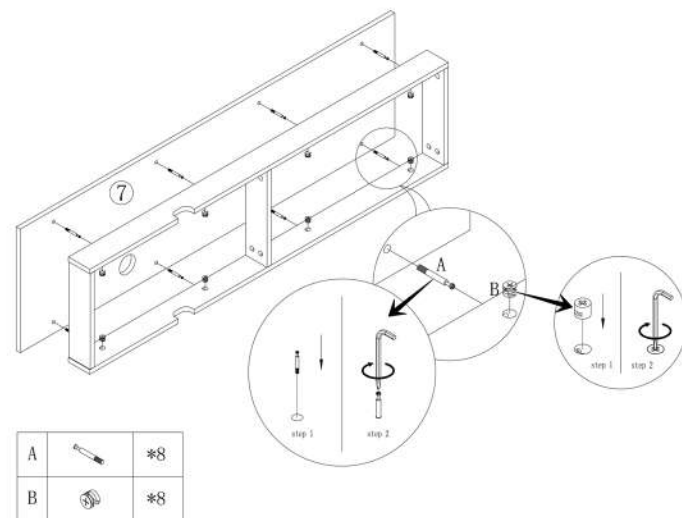

Parts List

QR code for product installation video

NO.	Drawing	Dimension	QTY
1		1200*200*40mm	*1
2		1200*600*40mm	*1
3		1400*800*40mm	*1
4		1400*400*40mm	*1
5		736*700*40mm	*1
6		1413*400*30mm	*1
7		1400*400*15mm	*1
8		615*398*15mm	*1
9		615*380*15mm	*1
10		615*380*15mm	*1
11		615*398*15mm	*1
12		615*164*15mm	*1
13		615*80*15mm	*1
14		465*459*15mm	*1
15		465*150*15mm	*1

NO.	Drawing	Dimension	QTY
16		433*362*15mm	*1
17		297*362*15mm	*1
18		1340*80*15mm	*1
19		1340*80*15mm	*1
20		310*80*15mm	*3
21		350*96*15mm	*1
22		350*96*15mm	*1
23		380*96*15mm	*1
24		390*344*4mm	*1
25		614*312*4mm	*2
26		309*312*4mm	*2
27		445*312*4mm	*2
28		1384*40*20mm	*2
29		400*40*20mm	*1

Hardware Fitting

NO.	Drawing	QTY
A		*50
B		*50
C		*4
D		*1
E		*4
F		*70
G		*24
H		*24
I		*8
J		*2
K		*1

NO.	Drawing	QTY
L		*1
M		*1
N		8
O		8
P		*2
Q		*1
R		*2
S		*4
T		*14
U		*2
V		*3
W		*1

H		*24
G		*24

Cam Coupling Using Methods

You should feel a click when the camlock is locked in place. The joint is now secure.

S	 4x12mm	*2
R		*1
F	 3.5x14mm	*4

17

12