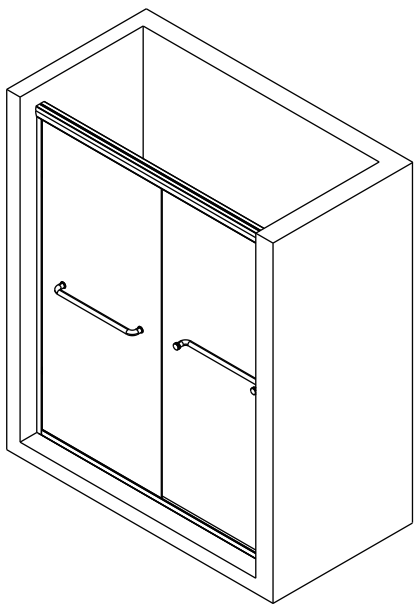

ZEA FiVE[®]

PRODUCT
INSTRUCTION
VIDEO

INSTALLATION MANUAL SHOWER DOOR

AVAILABLE SIZES

60" W x 72" H

54" W x 72" H

48" W x 72" H

60" W x 58" H

KINDLY ATTENTION: To ensure a perfect installation, please measure the actual shower door size for the opening and mark the enclosure accordingly. Do not prepare the opening until you have received the shower door. Because the shower door dimensions may vary by up to 1 1/4 inch due to the manufacturing process.