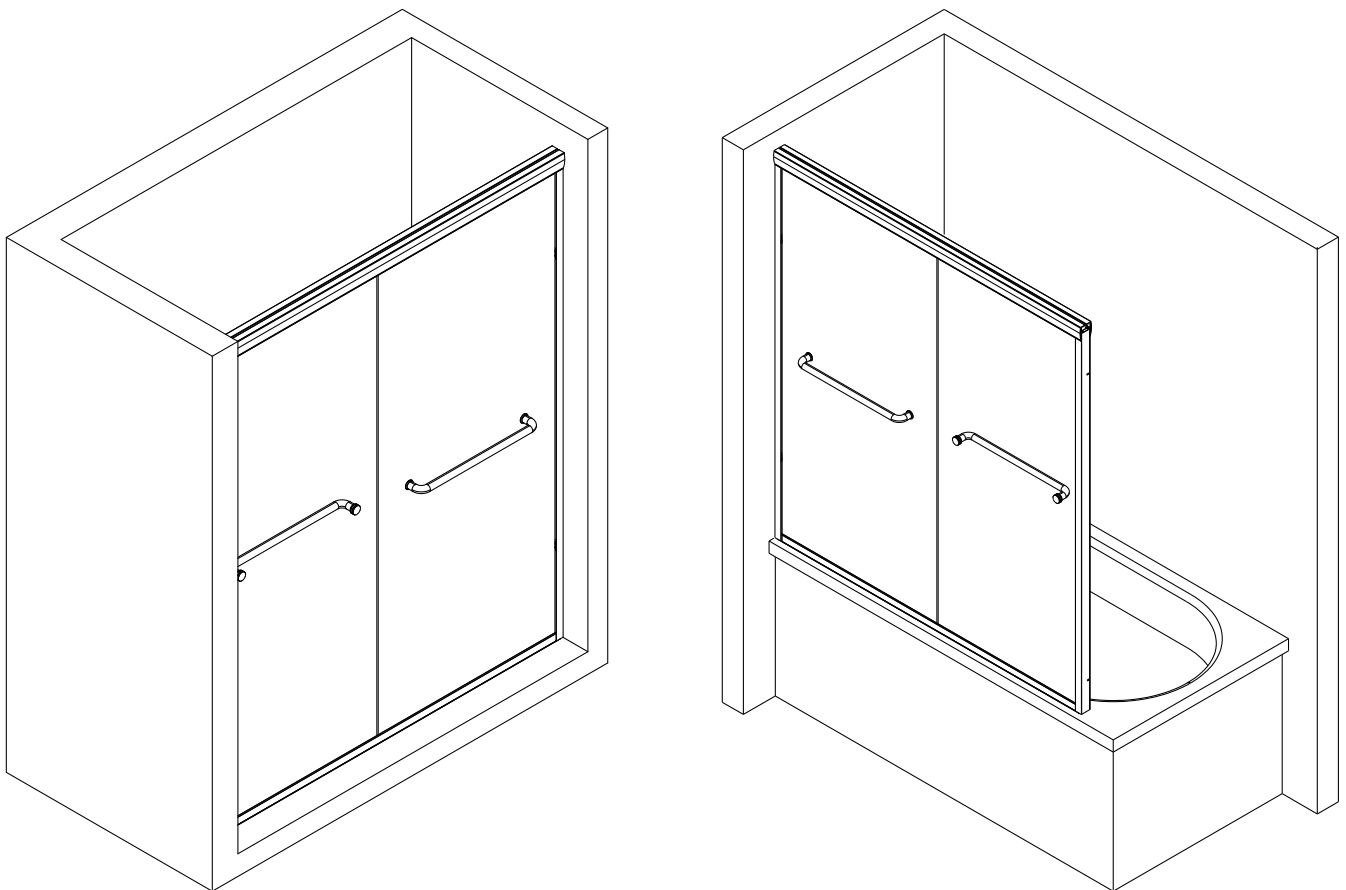

ZEA FiVE[®]

PRODUCT
INSTRUCTION
VIDEO

INSTALLATION MANUAL SHOWER DOOR

AVAILABLE SIZES

60" W x 72" H

54" W x 72" H

48" W x 72" H

60" W x 58" H

KINDLY ATTENTION: To ensure a perfect installation, please measure the actual shower door size for the opening and mark the enclosure accordingly. Do not prepare the opening until you have received the shower door. Because the shower door dimensions may vary by up to 1 1/4 inch due to the manufacturing process.