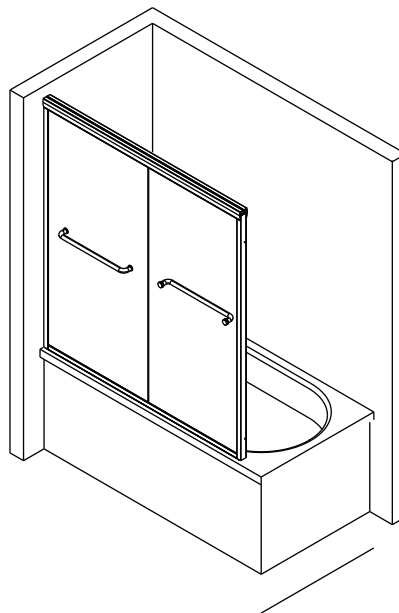

ZEA FiVE[®]

PRODUCT
INSTRUCTION
VIDEO

INSTALLATION MANUAL SHOWER DOOR

AVAILABLE SIZES

60" W x 72" H

54" W x 72" H

48" W x 72" H

60" W x 58" H

KINDLY ATTENTION: To ensure a perfect installation, please measure the actual shower door size for the opening and mark the enclosure accordingly. Do not prepare the opening until you have received the shower door. Because the shower door dimensions may vary by up to 1 1/4 inch due to the manufacturing process.