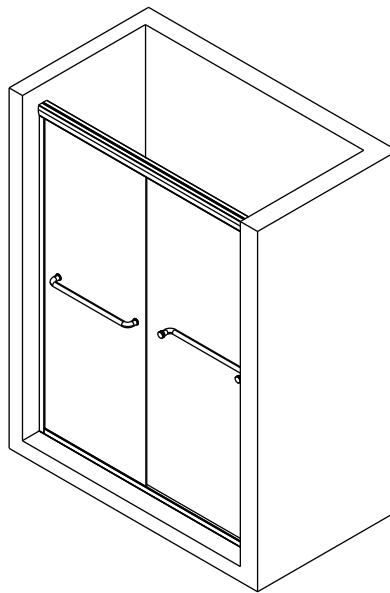

ZEA FiVE[®]

PRODUCT
INSTRUCTION
VIDEO

INSTALLATION MANUAL SHOWER DOOR

AVAILABLE SIZES

60" W x 72" H

54" W x 72" H

48" W x 72" H

60" W x 58" H

KINDLY ATTENTION: To ensure a perfect installation, please measure the actual shower door size for the opening and mark the enclosure accordingly. Do not prepare the opening until you have received the shower door. Because the shower door dimensions may vary by up to 1 1/4 inch due to the manufacturing process.