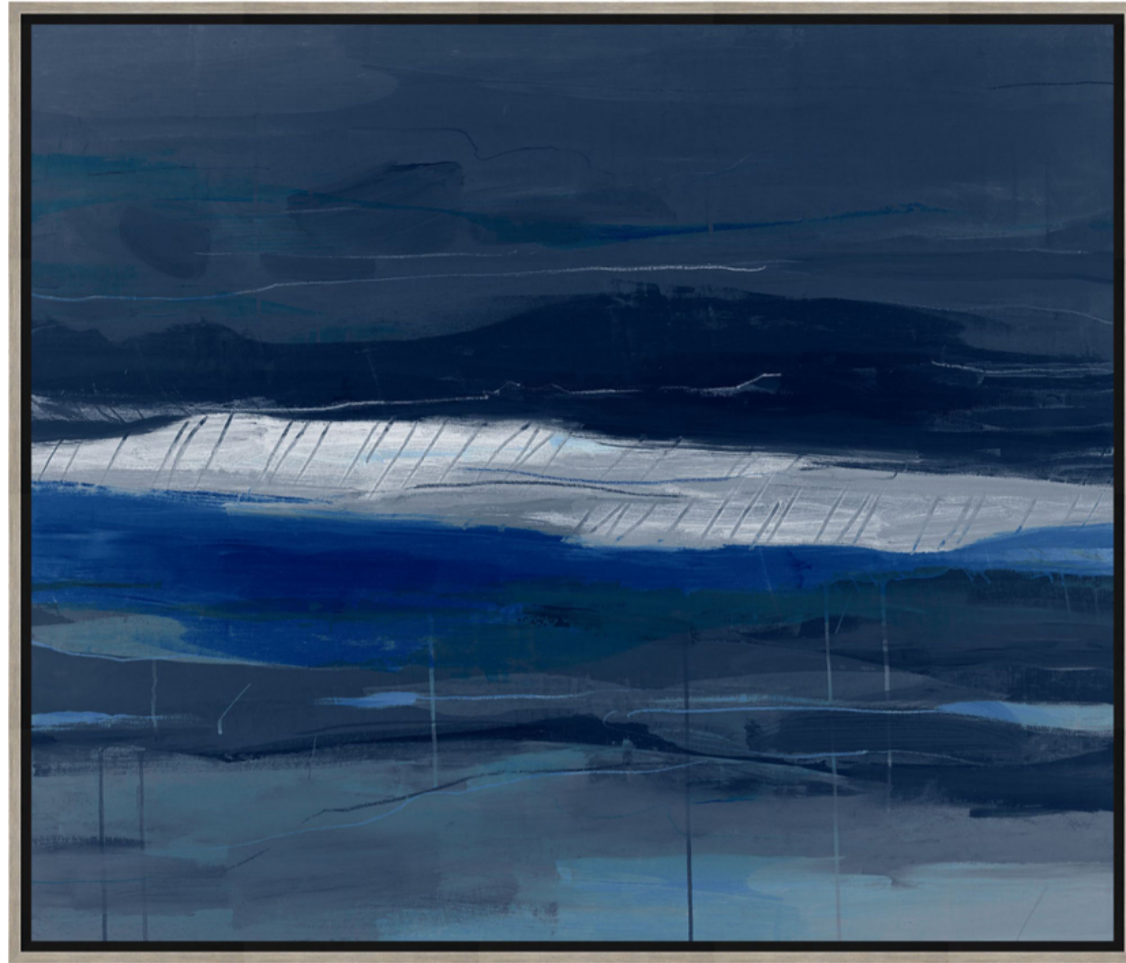

THEODORE ALEXANDER

Entangled Romance 1

D1591S31815-2720

Entangled Romance proposes an abstract landscape at nightfall. The large work on canvas features horizontal swaths of color that create a view of land, water, and sky in hues of blue. The blue color scheme is rendered in slate, cobalt, indigo, and midnight. A narrow band of alabaster and dove grey provides a bright emphasis.

A glimpse of the sun through the clouds, Entangled Romance beautifully intertwines light and dark in this stormy abstract. An original work of art on canvas.

► Frame Width: 0.6 in

W 44 x D 2¼ x H 37 inches

Material(s): Canvas

Collection: Art by TA

Style: Modern / Formal Modern

Type: Décor / Wall Art