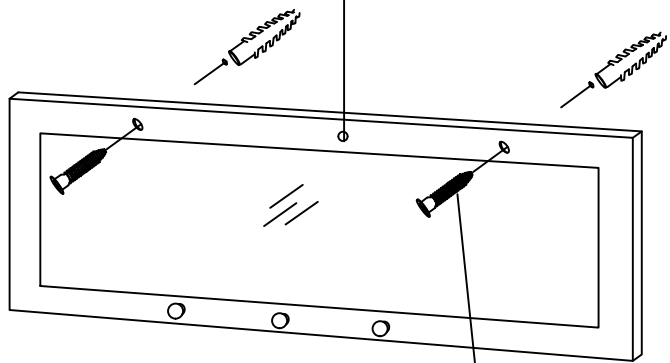

12

DEC20052 BLASS

DECORMET

MATERIALS

 X 13	 X 13	 X 13	 X 13	 X 22	 X 5
A	B	C	D	G	O
MINIFIX GIB	MINIFIX BODY	MIN.STOPPER	DOWEL	3,5 x 18 SCREW	HANDLE SCREW
 X 1	 X 4	 X 8	 X 6	 X 10	 X 5
P	S	AH	AJ	N	R
ALLEN KEY	HINGE (Crank 0)	SHELF BUTTON	PLASTIC JOINING	METRIC SCREW	HANDLE
 X 2	 X 2				
L	AK				
5x80 SCREW	WALL PLUG				

DEC20052 BLASS

NO	NAME	PIECE	NO	İSİM	ADET
1	BOTTOM PART	1 PC	1	ALT TABLA	1 ADET
2	BACK PART	1 PC	2	ARKA PARÇA	1 ADET
3	MIDDLE PART	1 PC	3	ORTA DİKME	1 ADET
4	BOTTOM PART	1 PC	4	ALT TABLA	1 ADET
5	LEFT PART	1 PC	5	SOL YAN DİKME	1 ADET
6	RIGHT PART	1 PC	6	SAĞ YAN DİKME	1 ADET
7	BACK PART	1 PC	7	ARKALIK 3mm	1 ADET
8	TOP PART	1 PC	8	ÜST TABLA	1 ADET
9	SHELF	2 PCS	9	RAF	2 ADET
10	LEFT COVER PART	1 PC	10	SOL KAPAK	1 ADET
11	RIGHT COVER PART	1 PC	11	SAĞ KAPAK	1 ADET
12	MIRROR PART	1 PC	12	AYNA PANELİ	1 ADET