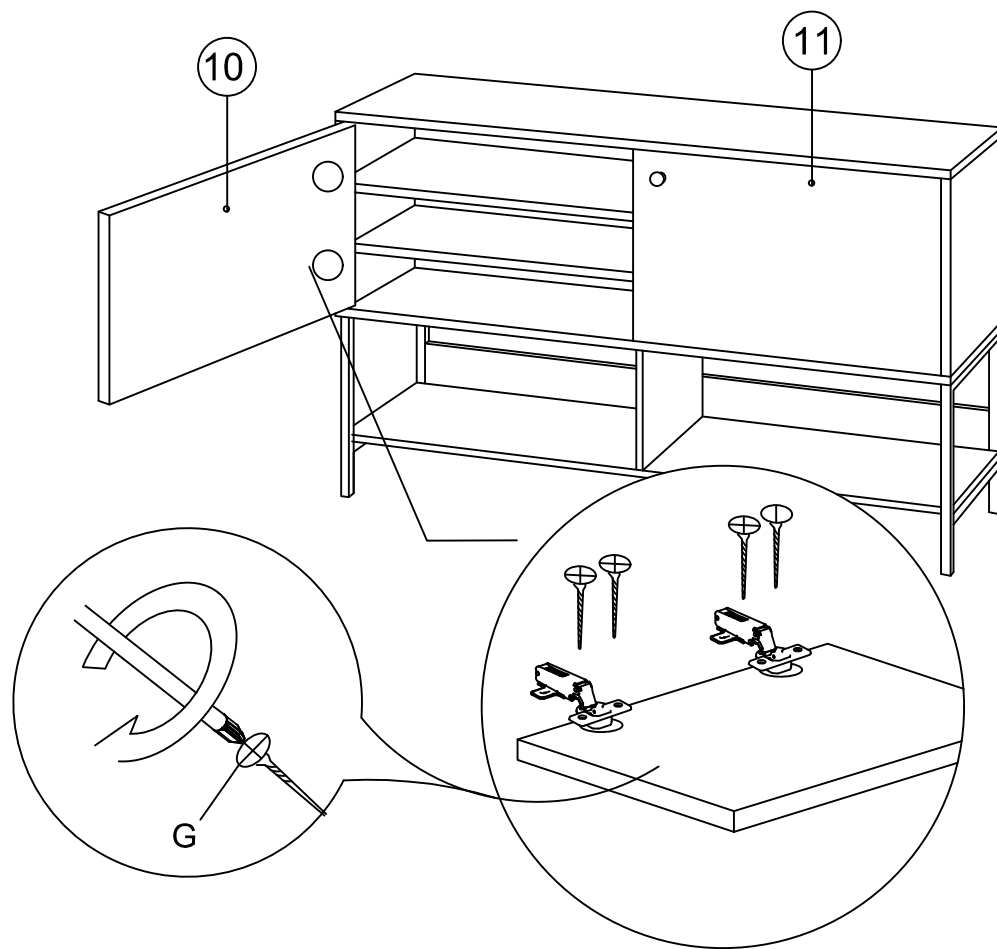

12

DEC20052 BLASS

DECORMET

MATERIALS

 X 13	 X 13	 X 13	 X 13	 X 22	 X 5
A	B	C	D	G	O
MINIFIX GIB	MINIFIX BODY	MIN.STOPPER	DOWEL	3,5 x 18 SCREW	HANDLE SCREW
 X 1	 X 4	 X 8	 X 6	 X 10	 X 5
P	S	AH	AJ	N	R
ALLEN KEY	HINGE (Crank 0)	SHELF BUTTON	PLASTIC JOINING	METRIC SCREW	HANDLE
 X 2	 X 2				
L	AK				
5x80 SCREW	WALL PLUG				

DEC20052 BLASS

NO	NAME	PIECE	NO	İSİM	ADET
1	BOTTOM PART	1 PC	1	ALT TABLA	1 ADET
2	BACK PART	1 PC	2	ARKA PARÇA	1 ADET
3	MIDDLE PART	1 PC	3	ORTA DİKME	1 ADET
4	BOTTOM PART	1 PC	4	ALT TABLA	1 ADET
5	LEFT PART	1 PC	5	SOL YAN DİKME	1 ADET
6	RIGHT PART	1 PC	6	SAĞ YAN DİKME	1 ADET
7	BACK PART	1 PC	7	ARKALIK 3mm	1 ADET
8	TOP PART	1 PC	8	ÜST TABLA	1 ADET
9	SHELF	2 PCS	9	RAF	2 ADET
10	LEFT COVER PART	1 PC	10	SOL KAPAK	1 ADET
11	RIGHT COVER PART	1 PC	11	SAĞ KAPAK	1 ADET
12	MIRROR PART	1 PC	12	AYNA PANELİ	1 ADET