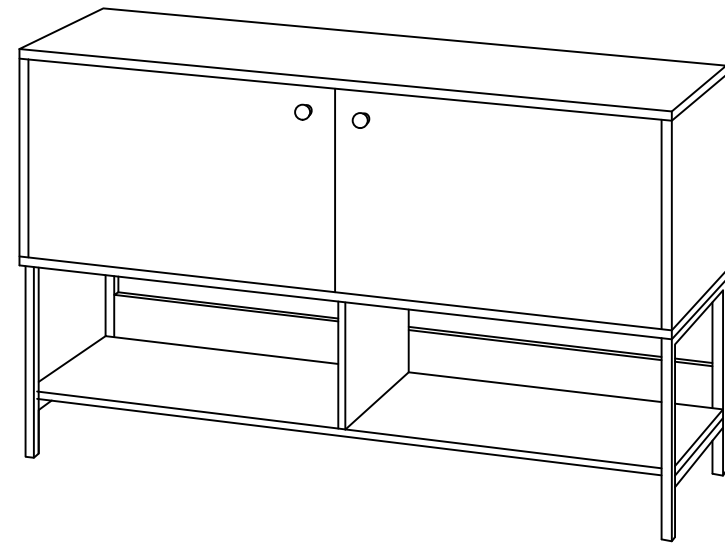

12

DEC20052 BLASS

DECORMET

MATERIALS

 X 13	 X 13	 X 13	 X 13	 X 22	 X 5
A	B	C	D	G	O
MINIFIX GIB	MINIFIX BODY	MIN.STOPPER	DOWEL	3,5 x 18 SCREW	HANDLE SCREW
 X 1	 X 4	 X 8	 X 6	 X 10	 X 5
P	S	AH	AJ	N	R
ALLEN KEY	HINGE (Crank 0)	SHELF BUTTON	PLASTIC JOINING	METRIC SCREW	HANDLE
 X 2	 X 2				
L	AK				
5x80 SCREW	WALL PLUG				

DEC20052 BLASS

NO	NAME	PIECE	NO	İSİM	ADET
1	BOTTOM PART	1 PC	1	ALT TABLA	1 ADET
2	BACK PART	1 PC	2	ARKA PARÇA	1 ADET
3	MIDDLE PART	1 PC	3	ORTA DİKME	1 ADET
4	BOTTOM PART	1 PC	4	ALT TABLA	1 ADET
5	LEFT PART	1 PC	5	SOL YAN DİKME	1 ADET
6	RIGHT PART	1 PC	6	SAĞ YAN DİKME	1 ADET
7	BACK PART	1 PC	7	ARKALIK 3mm	1 ADET
8	TOP PART	1 PC	8	ÜST TABLA	1 ADET
9	SHELF	2 PCS	9	RAF	2 ADET
10	LEFT COVER PART	1 PC	10	SOL KAPAK	1 ADET
11	RIGHT COVER PART	1 PC	11	SAĞ KAPAK	1 ADET
12	MIRROR PART	1 PC	12	AYNA PANELİ	1 ADET