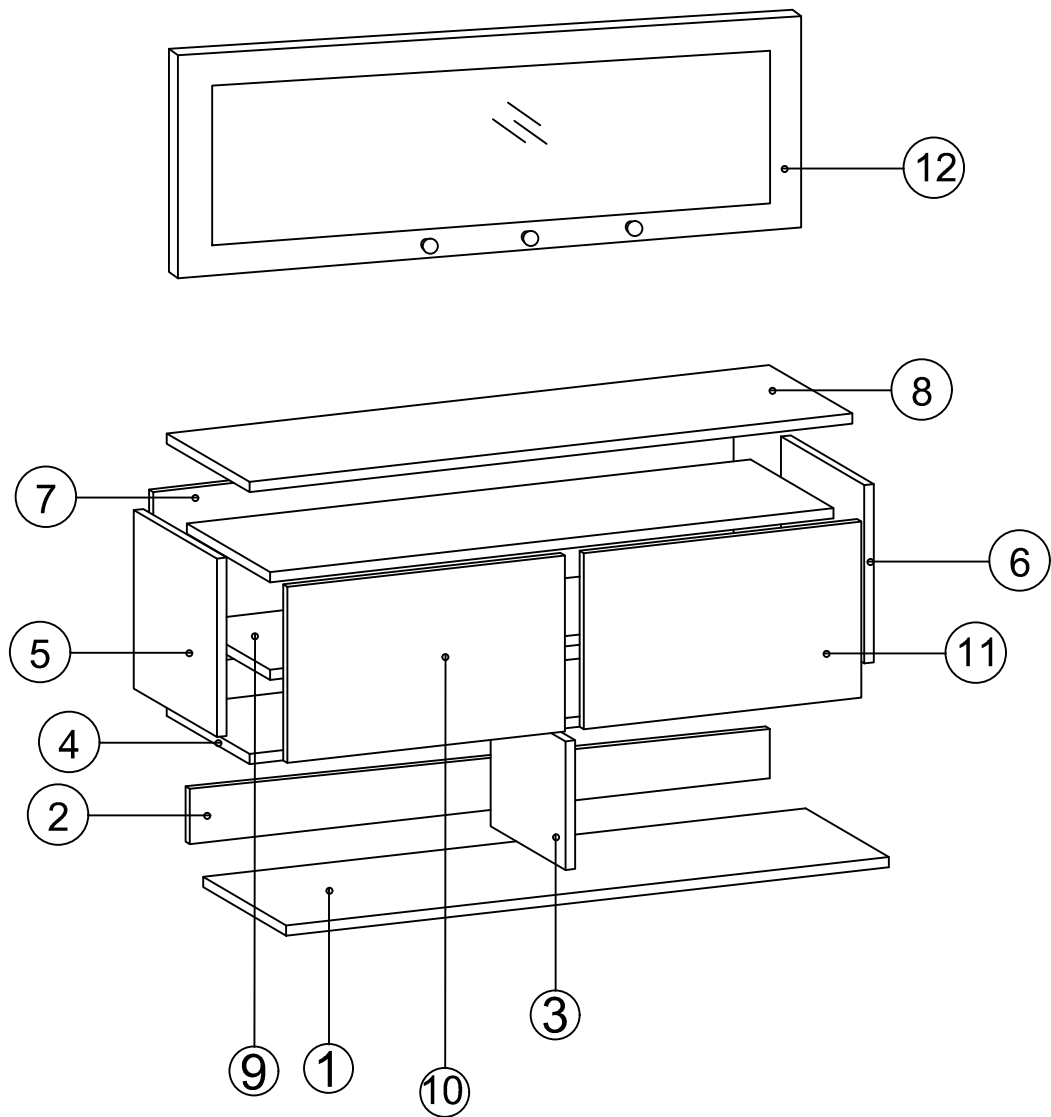

12

DEC20052 BLASS

DECORMET

MATERIALS

 X 13	 X 13	 X 13	 X 13	 X 22	 X 5
A	B	C	D	G	O
MINIFIX GIB	MINIFIX BODY	MIN.STOPPER	DOWEL	3,5 x 18 SCREW	HANDLE SCREW
 X 1	 X 4	 X 8	 X 6	 X 10	 X 5
P	S	AH	AJ	N	R
ALLEN KEY	HINGE (Crank 0)	SHELF BUTTON	PLASTIC JOINING	METRIC SCREW	HANDLE
 X 2	 X 2				
L	AK				
5x80 SCREW	WALL PLUG				

DEC20052 BLASS

NO	NAME	PIECE	NO	İSİM	ADET
1	BOTTOM PART	1 PC	1	ALT TABLA	1 ADET
2	BACK PART	1 PC	2	ARKA PARÇA	1 ADET
3	MIDDLE PART	1 PC	3	ORTA DİKME	1 ADET
4	BOTTOM PART	1 PC	4	ALT TABLA	1 ADET
5	LEFT PART	1 PC	5	SOL YAN DİKME	1 ADET
6	RIGHT PART	1 PC	6	SAĞ YAN DİKME	1 ADET
7	BACK PART	1 PC	7	ARKALIK 3mm	1 ADET
8	TOP PART	1 PC	8	ÜST TABLA	1 ADET
9	SHELF	2 PCS	9	RAF	2 ADET
10	LEFT COVER PART	1 PC	10	SOL KAPAK	1 ADET
11	RIGHT COVER PART	1 PC	11	SAĞ KAPAK	1 ADET
12	MIRROR PART	1 PC	12	AYNA PANELİ	1 ADET