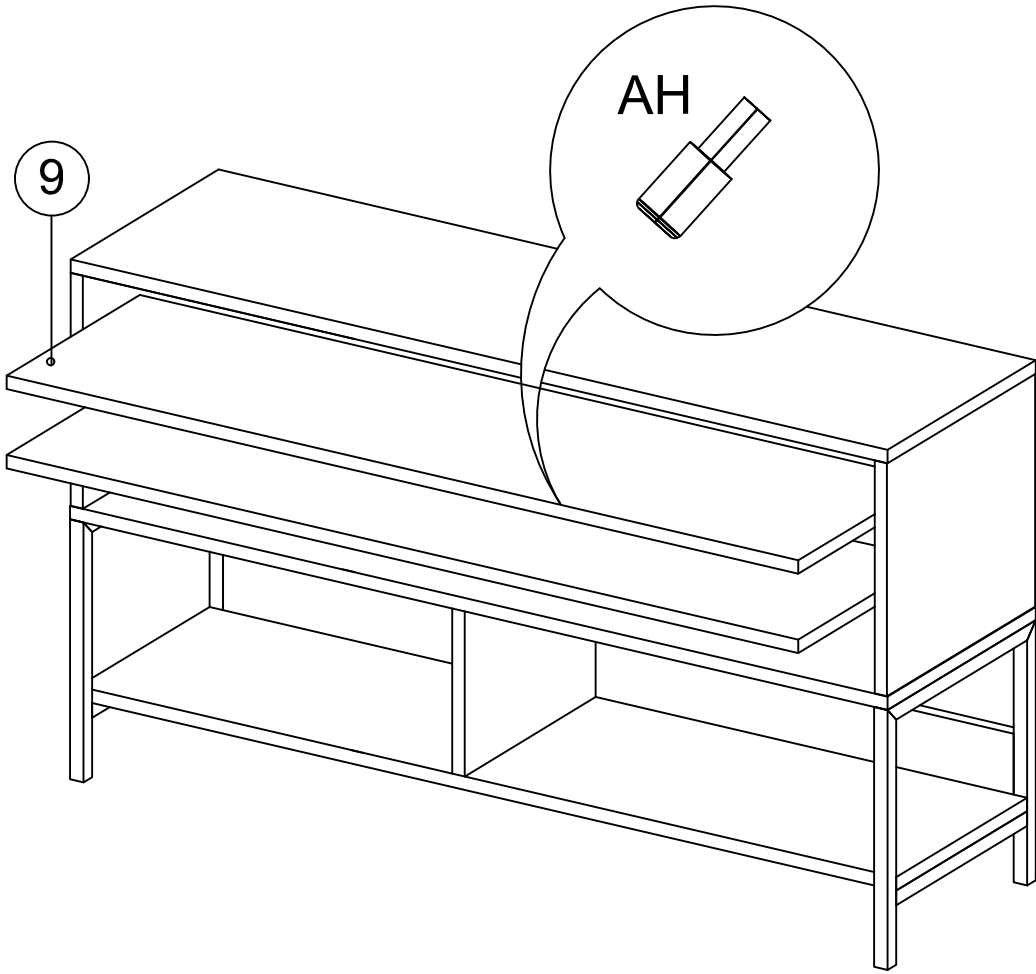

12

DEC20052 BLASS

DECORMET

MATERIALS

 X 13	 X 13	 X 13	 X 13	 X 22	 X 5
A	B	C	D	G	O
MINIFIX GIB	MINIFIX BODY	MIN.STOPPER	DOWEL	3,5 x 18 SCREW	HANDLE SCREW
 X 1	 X 4	 X 8	 X 6	 X 10	 X 5
P	S	AH	AJ	N	R
ALLEN KEY	HINGE (Crank 0)	SHELF BUTTON	PLASTIC JOINING	METRIC SCREW	HANDLE
 X 2	 X 2				
L	AK				
5x80 SCREW	WALL PLUG				

DEC20052 BLASS

NO	NAME	PIECE	NO	İSİM	ADET
1	BOTTOM PART	1 PC	1	ALT TABLA	1 ADET
2	BACK PART	1 PC	2	ARKA PARÇA	1 ADET
3	MIDDLE PART	1 PC	3	ORTA DİKME	1 ADET
4	BOTTOM PART	1 PC	4	ALT TABLA	1 ADET
5	LEFT PART	1 PC	5	SOL YAN DİKME	1 ADET
6	RIGHT PART	1 PC	6	SAĞ YAN DİKME	1 ADET
7	BACK PART	1 PC	7	ARKALIK 3mm	1 ADET
8	TOP PART	1 PC	8	ÜST TABLA	1 ADET
9	SHELF	2 PCS	9	RAF	2 ADET
10	LEFT COVER PART	1 PC	10	SOL KAPAK	1 ADET
11	RIGHT COVER PART	1 PC	11	SAĞ KAPAK	1 ADET
12	MIRROR PART	1 PC	12	AYNA PANELİ	1 ADET