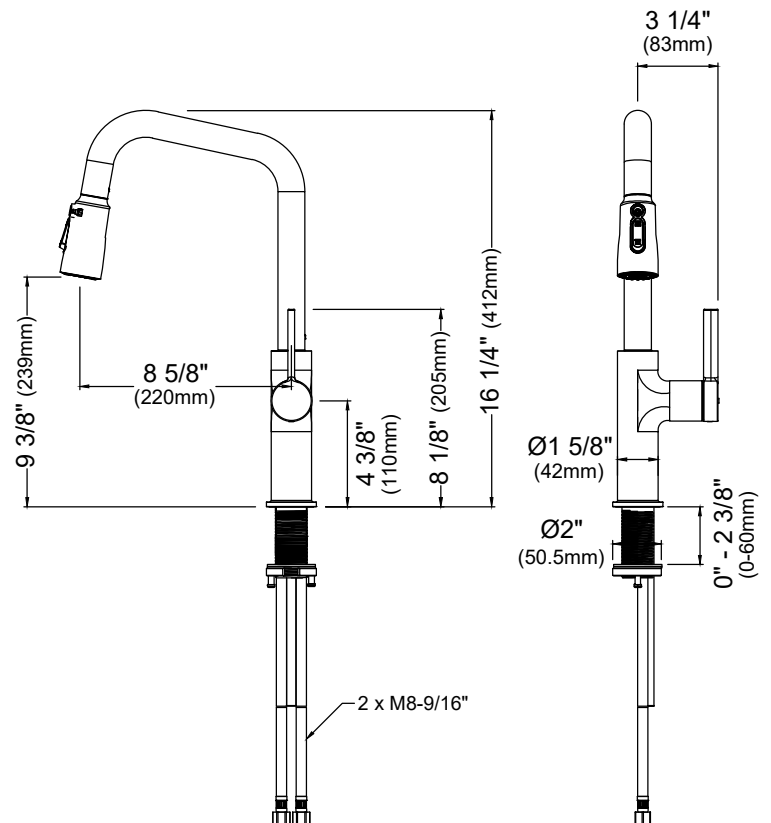

Shown in Spot Free Stainless Steel

Collection	Stalbridge
Material	Zinc alloy, stainless steel, lead-free waterways
Installation Type	Single hole
Configuration/Style	Pull down with retractable hose
Finish	Durable PVD, multi-plated, corrosion resistant
Overall Height	16 1/4"
Overall Spout Reach	8 5/8"
Overall Spout Height	9 3/8"
Max. Deck Thickness	2 3/8"
Handle Rotation	90° forward
Sprayhead function	3 Function - Spray, Stream and Blade
Water Flow	1.8 GPM
Spout Swivel	360°
Spout	High arc
Cartridge	Ceramic, 1.5 million cycles
Aerator	Neoperl silicone, High-efficiency, anti-clogging
Sprayhead Nozzles	Rubber
What's Included	Mounting hardware, hot and cold water lines
Hose	26 1/2" nylon braided hose

Finishes Available

MODEL	FINISH
KKF710MB	Matte Black
KKF710SFSS	Spot Free Stainless Steel
KKF710SFCB	Spot Free Champagne Bronze
KKF710SFGG	Spot Free Gunmetal Grey
KKF710SFBG	Spot Free Brushed Gold

Listing and certifications:
ASME A112.18.1/CSA B125.1
ADA compliant

Limited Lifetime Warranty

We reserve the right to update product specifications without notice. Please visit karran.com for the most current specification sheets. All dimensions are accurate to 1/4". REV 04-2026