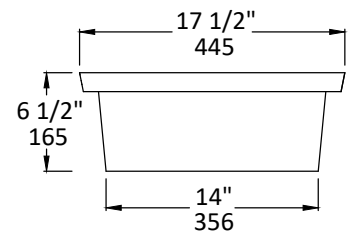

Specifications:

| | |
|-----------------------------|--|
| Installation: | Under-counter |
| Interior Dimensions: | 15 1/8" w x 10 1/8" d x 4 3/8" h |
| Exterior Dimensions: | 17 1/2" w x 12 1/2" d x 6 1/2" h |
| Material: | Porcelain |
| Weight: | 19 lbs |
| Overflow: | Yes |
| Finishes: | 001 - White MB - Matte Black |
| Faucet Holes: | N/A |
| Cutout Size: | 14 5/8" x 9 5/8" (template available upon request) |
| Drain Hole Size: | Ø 1 3/4" |

Features:

- Porcelain sink with overflow
- Double glazed
- Template for cut-out is available upon request
- Inside corner radius 1/4"

Codes + Standards:

- Meets and exceeds applicable national codes and standards

ADA compliant when installed to specific requirements of this regulation

Recommended Items:

- European drain with overflow
 - 7100-13OF
 - 7100-16OF

LACAVA reserves the right to revise any dimension or information on this sheet without notice. Dimensions are nominal and may vary within an industry accepted tolerance of 1/4". Drawings provided herein are meant to give the user an idea of the product and are not made to scale.