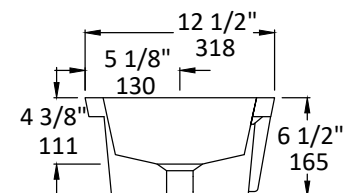

Specifications:

| | |
|-----------------------------|--|
| Installation: | Under-counter |
| Interior Dimensions: | 15 1/8" w x 10 1/8" d x 4 3/8" h |
| Exterior Dimensions: | 17 1/2" w x 12 1/2" d x 6 1/2" h |
| Material: | Porcelain |
| Weight: | 19 lbs |
| Overflow: | Yes |
| Finishes: | 001 - White MB - Matte Black |
| Faucet Holes: | N/A |
| Cutout Size: | 14 5/8" x 9 5/8" (template available upon request) |
| Drain Hole Size: | Ø 1 3/4" |

Features:

- Porcelain sink with overflow
- Double glazed
- Template for cut-out is available upon request
- Inside corner radius 1/4"

Codes + Standards:

- Meets and exceeds applicable national codes and standards

ADA compliant when installed to specific requirements of this regulation

Recommended Items:

- European drain with overflow
 - 7100-13OF
 - 7100-16OF

LACAVA reserves the right to revise any dimension or information on this sheet without notice. Dimensions are nominal and may vary within an industry accepted tolerance of 1/4". Drawings provided herein are meant to give the user an idea of the product and are not made to scale.