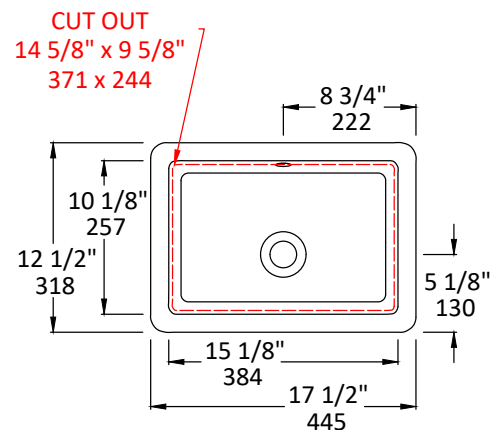

Specifications:

| | |
|-----------------------------|--|
| Installation: | Under-counter |
| Interior Dimensions: | 15 1/8" w x 10 1/8" d x 4 3/8" h |
| Exterior Dimensions: | 17 1/2" w x 12 1/2" d x 6 1/2" h |
| Material: | Porcelain |
| Weight: | 19 lbs |
| Overflow: | Yes |
| Finishes: | 001 - White MB - Matte Black |
| Faucet Holes: | N/A |
| Cutout Size: | 14 5/8" x 9 5/8" (template available upon request) |
| Drain Hole Size: | Ø 1 3/4" |

Features:

- Porcelain sink with overflow
- Double glazed
- Template for cut-out is available upon request
- Inside corner radius 1/4"

Codes + Standards:

- Meets and exceeds applicable national codes and standards

ADA compliant when installed to specific requirements of this regulation

Recommended Items:

- European drain with overflow
 - 7100-13OF
 - 7100-16OF

LACAVA reserves the right to revise any dimension or information on this sheet without notice. Dimensions are nominal and may vary within an industry accepted tolerance of 1/4". Drawings provided herein are meant to give the user an idea of the product and are not made to scale.