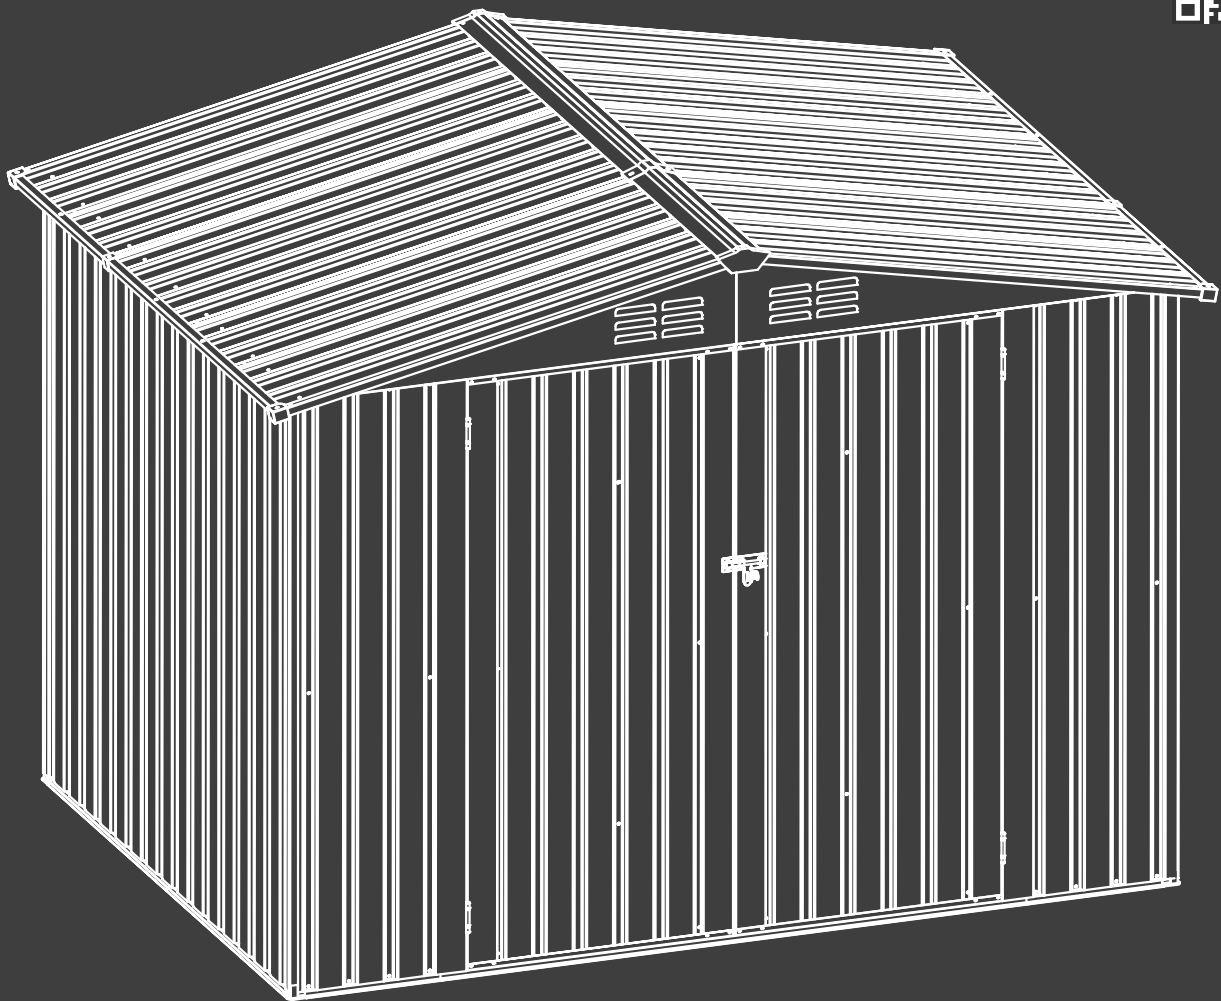

# Pointed-roof tool room

6\*8 Instruction Manual

GJF-J8FT-BN

 EST 9:00AM--17:00PM

 HJ-Customer-Service@outlook.com

 (909)637-7665 | (909)637-7593

NO.	PART.	Qty.
1L	 360.1mm	1
1	 1552mm	1
1R	 360.1mm	1
2L	 815.1mm	2
2R	 815.1mm	2
3L	 1136.1mm	1
3R	 1136.1mm	1
4B	 200mm	5
5	 1510mm	4
6L	 336.8mm	1
6	 1598mm	1
6R	 336.8mm	1
7F	 818.2mm	2
7B	 818.2mm	2

NO.	PART.	Qty.
8L	 1139.3mm	1
8R	 1139.3mm	1
9F	 998.5mm	1
9B	 811.5mm	1
10	 100mm	5
10F	 353mm	1
10B	 353mm	1
11	 100mm	1
11L	 230mm	2
11R	 230mm	2
15	 940.9mm	4
16	 1555mm	2
17L	 1560mm	1
17R	 1560mm	1