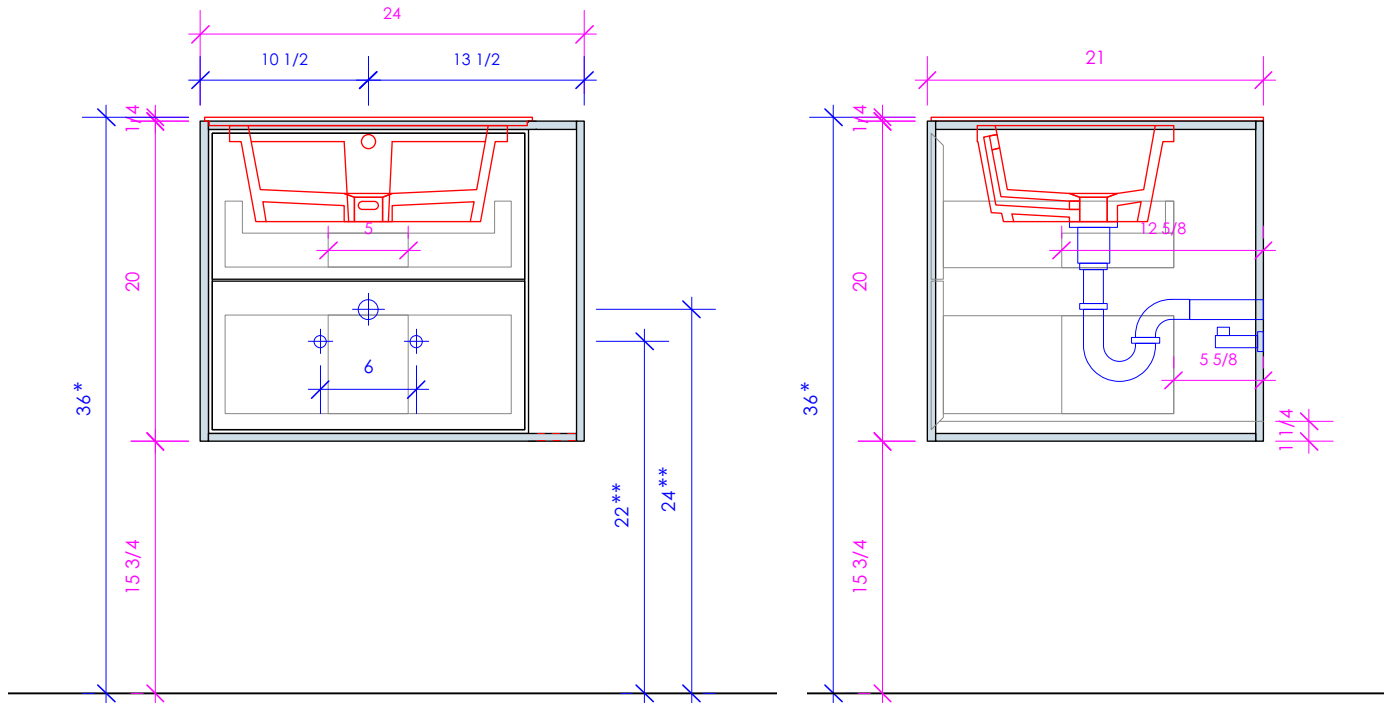

LACAVA

LINEA

LIN-UN-24L

* Recommended installation height
** Recommended plumbing location

FEATURES:

- WALL MOUNT VANITY
- TWO DRAWERS WITH SELF-CLOSE GLIDES
- DRAWER BOXES STAINED TO REFLECT EXTERIOR FINISH
- MITERED DETAILING ON DRAWERS
- DECORATIVE HARDWARE **K450** INCLUDED BUT NOT INSTALLED - CAN BE INSTALLED UPON REQUEST
- USED WITH **LIN-UN-24LF** FRAME, **LIN-UN-24LT** COUNTERTOP AND **5450** SINK (SOLD SEPARATELY)
- MOUNTING: FULL WOOD BACKING (SEE FURNITURE MANUAL)
- PROUDLY HANDMADE IN THE USA
- MANUFACTURED WITH LOW VOC FINISHES AND WOOD FROM RENEWABLE FORESTS