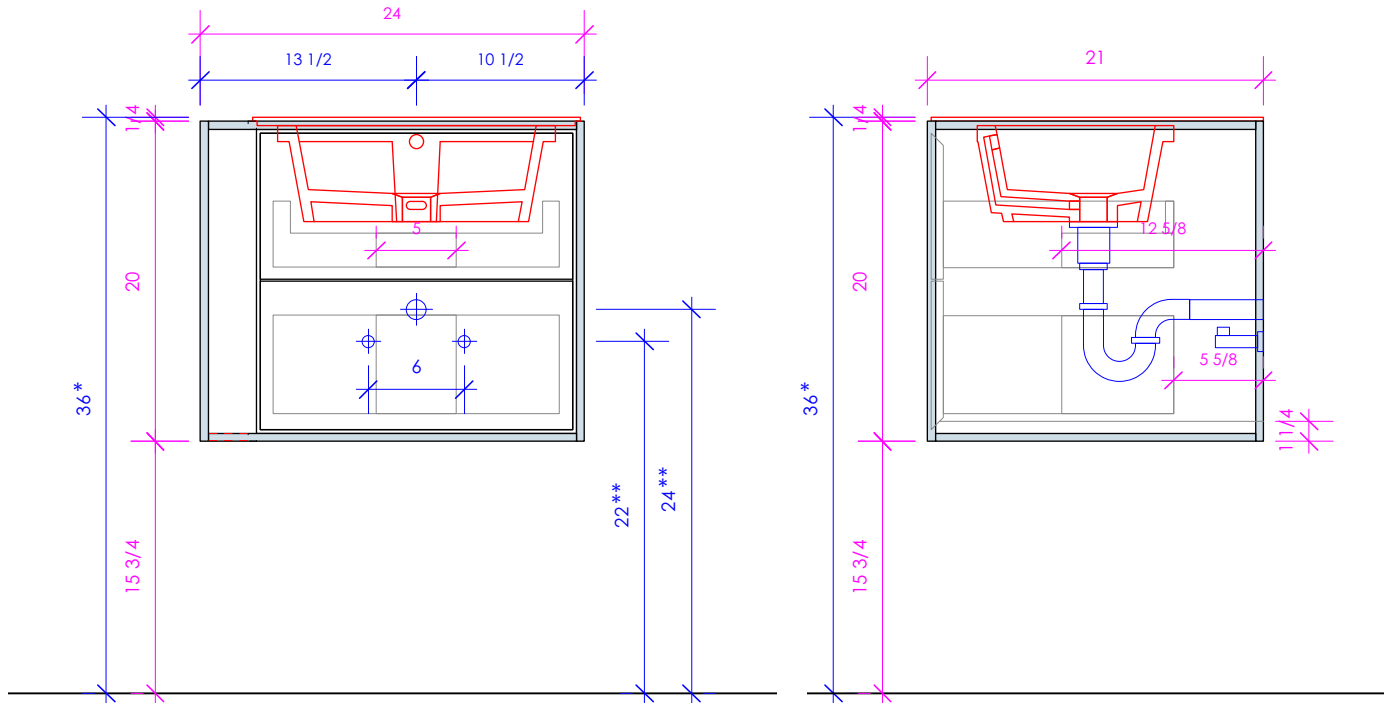

6630 WEST WRIGHTWOOD
CHICAGO, IL 60707

PH: 773-637-9600
FAX: 773-637-9601

LACAVA.COM
INFO@LACAVA.COM

LACAVA

LINEA

LIN-UN-24R

* Recommended installation height
** Recommended plumbing location

FEATURES: