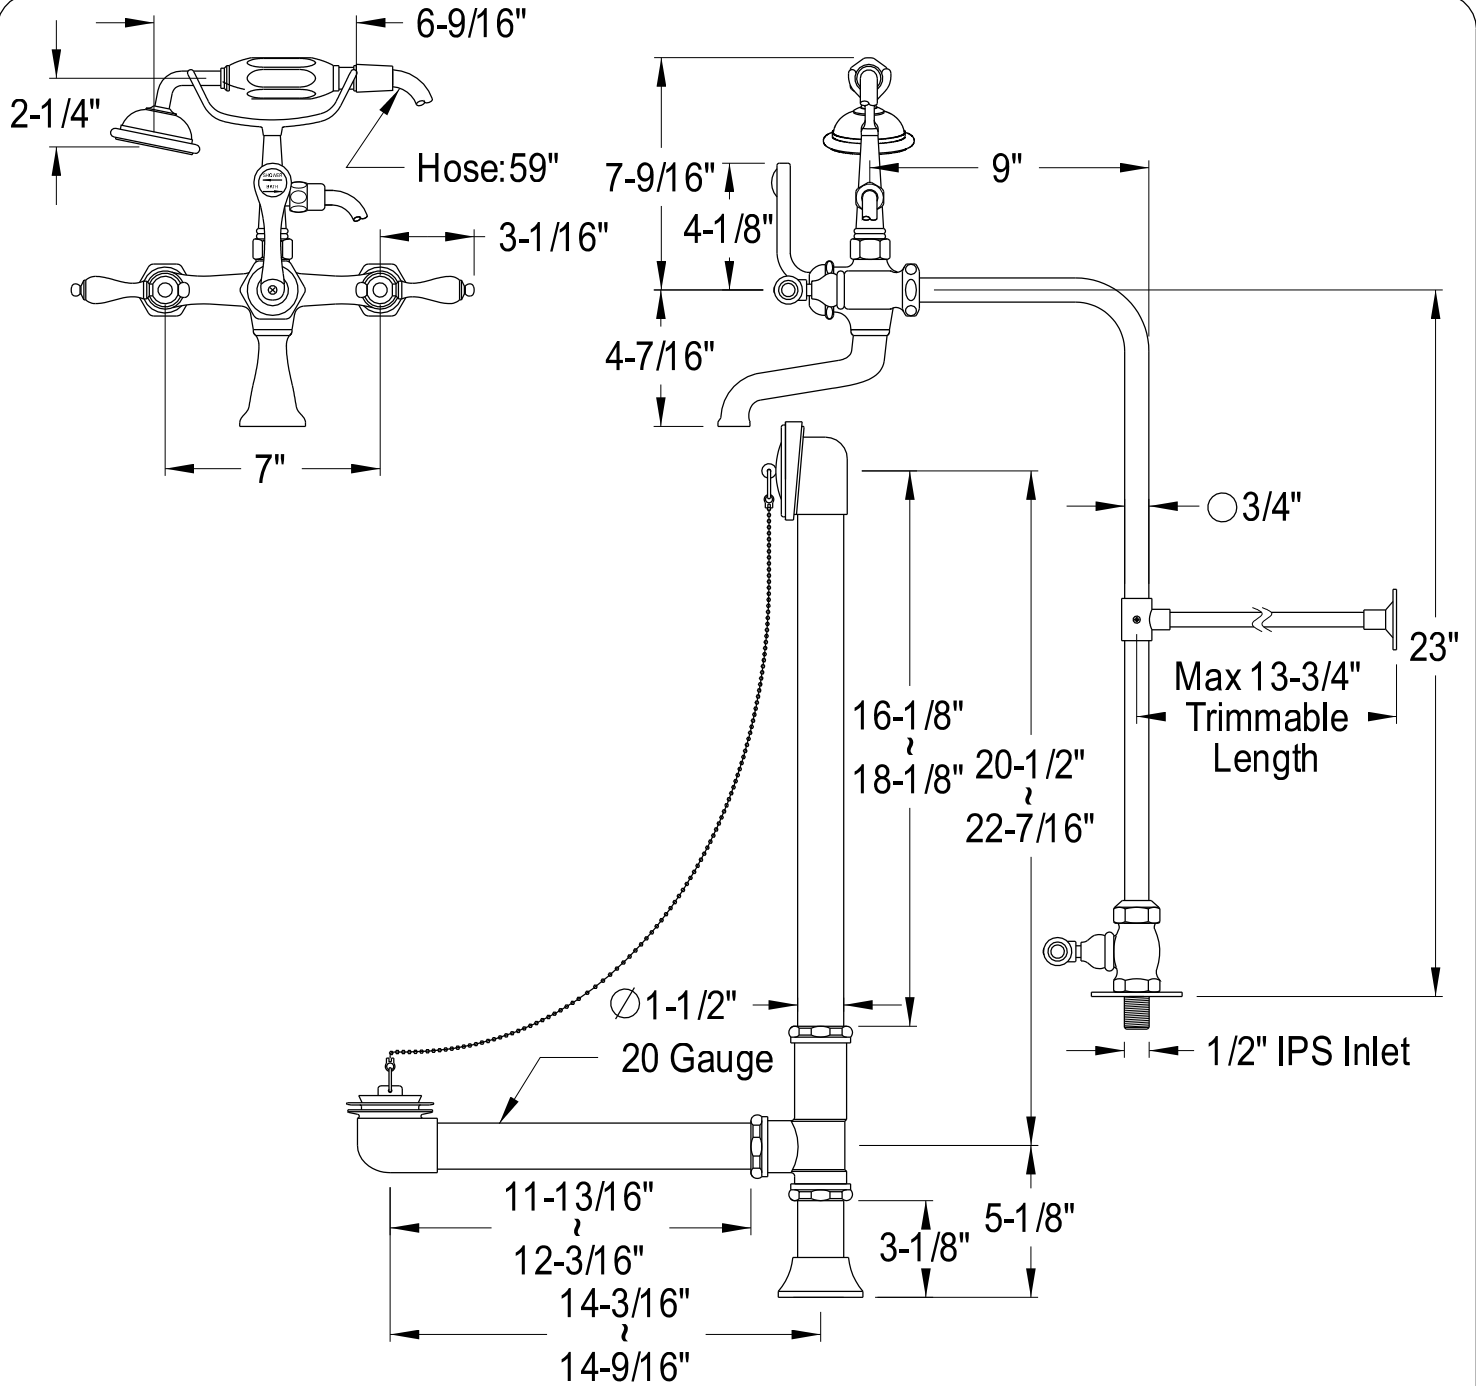

CCK5171,2,5,8AL

Free-Standing Clawfoot Tub Faucet Combo

CC431,2,5,8

(Optional Wall Mount Parts Included)