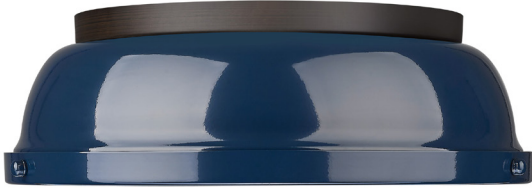

Flush Mount - 14"

The 2-light Flush Mount combines traditional design with Rubbed Bronze and a Navy Blue Metal shade, creating bold illumination that elevates hallways and bathrooms.

Fixture Finish:	Rubbed Bronze	
Glass/Shade Finish:	Navy Blue	
Materials:	Steel	Steel
Fixture Width:	14"	35.56cm
Fixture Height:	4.25"	10.8cm
Fixture Depth:	14"	35.56cm
Glass/Shade Diameter:	13.75"	34.93cm
Glass/Shade Height:	4"	10.16cm
Canopy/Backplate:	10.25"W x 10.25"H x 0.75"D	26.04cm W x 26.04cm H x 1.91cm D
Chain:	NA	NA
Rod:	NA	NA
Wire:	8"	20.32cm
Bulb Type:	Incandescent, Type A	
Wattage:	2 x 60W(M)	
Voltage:	120	
Install Position:	NA	
Approved Location:	Damp Location	

Sloped Ceiling:	No
ADA:	No
Close-to-ceiling:	Yes
Bulbs Included:	No
Dimmable:	Yes

- The iconic "barn light" silhouette is a vintage-inspired staple of rustic and country Farmhouse design.
- Ideal for low ceilings in hallways, closets, laundry areas, bathrooms, and more — compact design meets wide illumination.
- Customizable Design: Create a flush mount light that's uniquely yours. Choose from five finishes (aged brass, matte black, chrome, pewter, and rubbed bronze) and eleven shade styles to perfectly match your decor, including glass, metal, and vibrant color options.