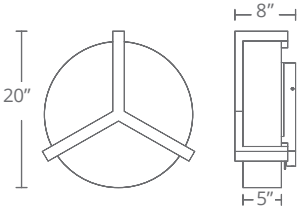

MODERN FORMS

PRODUCT DESCRIPTION

A delicate pairing of fabric and wood structures. The wood embraces a clean white linen shade for architectural detailing. Dark walnut brackets combine a feeling of pleasant warmth with design appeal and artisanal craftsmanship.

FEATURES

- Powerful illumination
- Urban elegance & LED illumination softened with a fabric shade
- No transformer or driver needed
- Rated Life: 50,000 hours
- Color temp: 3000K
- CRI: 90

SPECIFICATIONS

Construction: Dark walnut wood frame with fabric shade

Light Source: High output LED

Dimming: ELV

Finish: Dark Walnut

Standards: CEC Title 24 compliant.

ORDER NUMBER

Diameter	Wattage	Voltage	LED Lumens	Delivered Lumens	Finish
20"	35W	120V	3000	2158	DW <i>Dark Walnut</i>