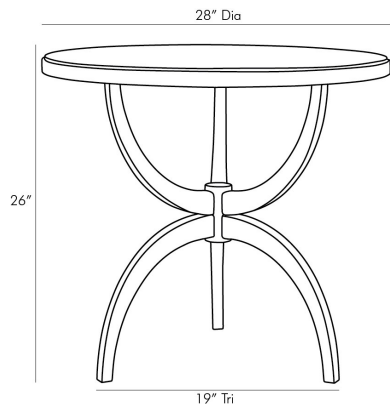

ARTERIOS

DOREY END TABLE

5607

H: 26 IN, Dia: 28.00 IN

Smoke

Contract Recommendations: Adding a lacquer coating provides additional protection

This end table draws inspiration from the swooping lines of diamond prong settings that oh-so-elegantly present those faceted crystal structures. Crafted from solid oak and oak veneer in a smoke finish lending a sultry sensibility to its exquisite form and organic composition this piece delivers stylish stability that is unmatched. A functional accent that works in a variety of settings.

APPEARANCE

Material	Oak Wood
Finish	Smoke
Finish Will Vary	true
Top Coat/Sealant	false

DIMENSIONS

Foot Print	W: 19 IN, D: 19 IN
Table Top	H: 1.5 IN, Dia: 28.00 IN
Clearance	25

SHIPPING

Product Weight	24 LBS
Gross Weight 1	39.5 LBS
Shipping Box 1	H: 27.2 IN, L: 27.2 IN, W: 30.8 IN