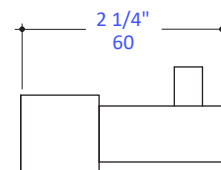

### Codes + Standards:

---

- Meets and exceeds applicable national codes and standards

LACAVA reserves the right to revise any dimension or information on this sheet without notice. Dimensions are nominal and may vary within an industry accepted tolerance of 1/4". Drawings provided herein are meant to give the user an idea of the product and are not made to scale. Location of plumbing is meant for reference, your specific application may vary.