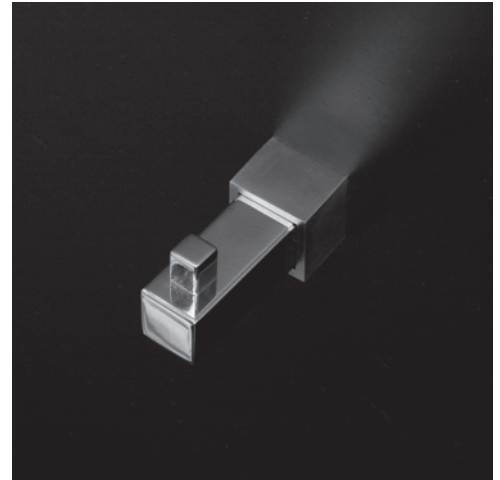

### Features:

---

- Wall-mount robe hook
- Includes mounting hardware
- Stainless steel construction

### Finish Options:

---

- 10 - Polished Stainless Steel
- 21 - Brushed Stainless Steel
- 44 - Matte Black