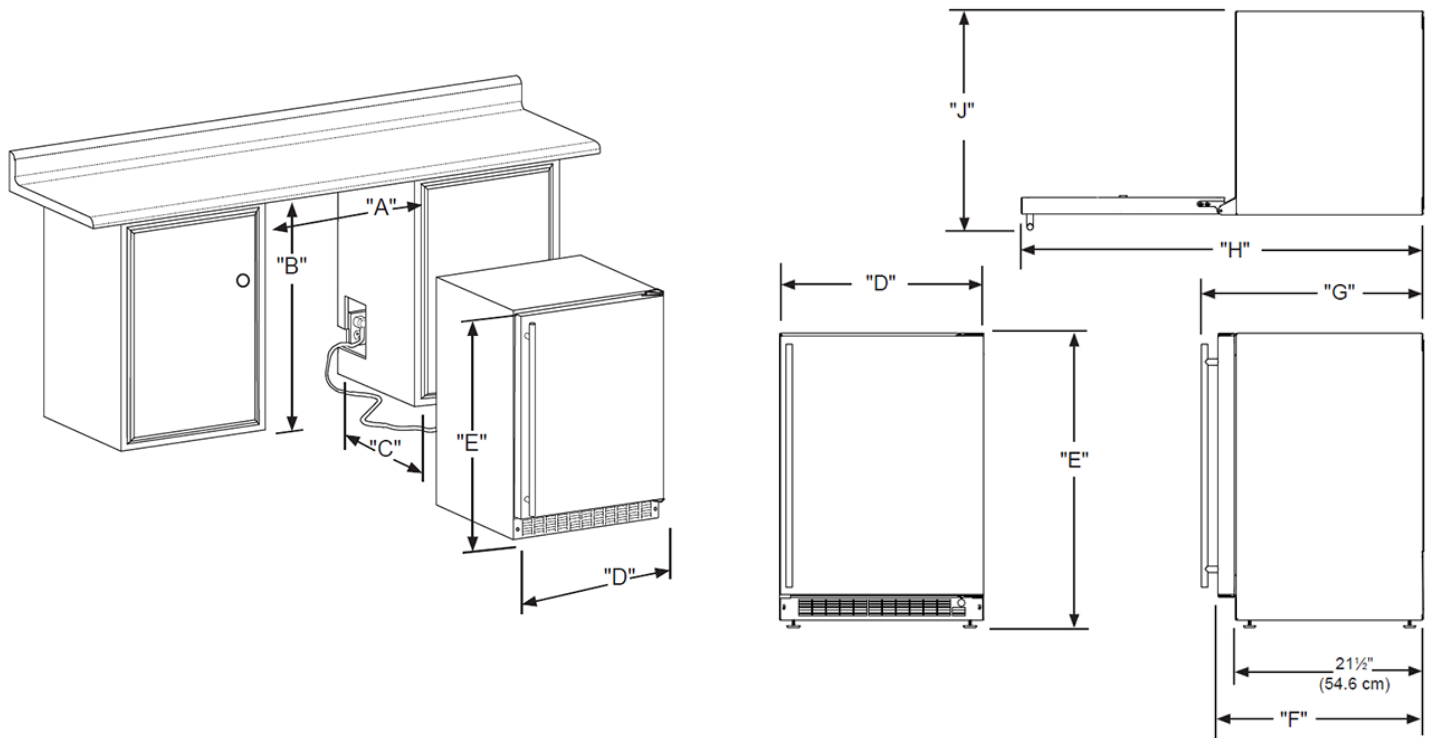

MABV224

24" BEVERAGE CENTER

MARVEL LOW PROFILE COLLECTION

MAIN FEATURES

- 5.3 cu ft. capacity stores up to 95 cans (12-oz) and/or 7 wine bottles
- 3-in-1 Convertible Shelf converts to a partial or full wine rack with vibration neutralization
- Half-width shelf allows for tall item storage
- MaxStore bin organizes loose items
- Dynamic cooling technology delivers rapid cool down and temperature stability
- Argon-filled, UV-resistant tinted dual pane glass door options protect contents
- Digital controls allow you to select a temperature from 34°F to 60°F
- Door ajar and high/low temperature alerts
- Arctic white LED theater-style lighting
- Elegant midnight black interior
- Door lock provides added security
- Reversible door allows for right or left swing
- Low profile, ADA-compliant height allows for universal installation applications

ROUGH IN DIMENSIONS*

"A"	"B"	"C"
24"	31-1/4 to 32-1/4"	24"
(61 cm)	(79.4 cm to 81.9 cm)	(61 cm)

CABINET DIMENSIONS*

"D"	"E"	"F"	"G"	"H"	"J"
23-7/8"	31" to 32"	23-5/8"	25-1/2"	47-3/4"	25-3/4"*
(60.7 cm)	(78.7 to 81.3 cm)	(60 cm)	(64.8 cm)	(121.3 cm)	(65.4 cm)

PRODUCT SPECIFICATIONS

Capacity	5.3 cu. ft.
Cord Length	6 ft.
Electrical Requirements	115V / 60 Hz / 15A
ENERGY STAR	Yes
Refrigerant Type	R600a
Sabbath Mode	Yes
Shipping Dimensions	28" W x 31" D x 37" H
Shipping Weight	160 lbs
Temperature Range	34°F to 60°F